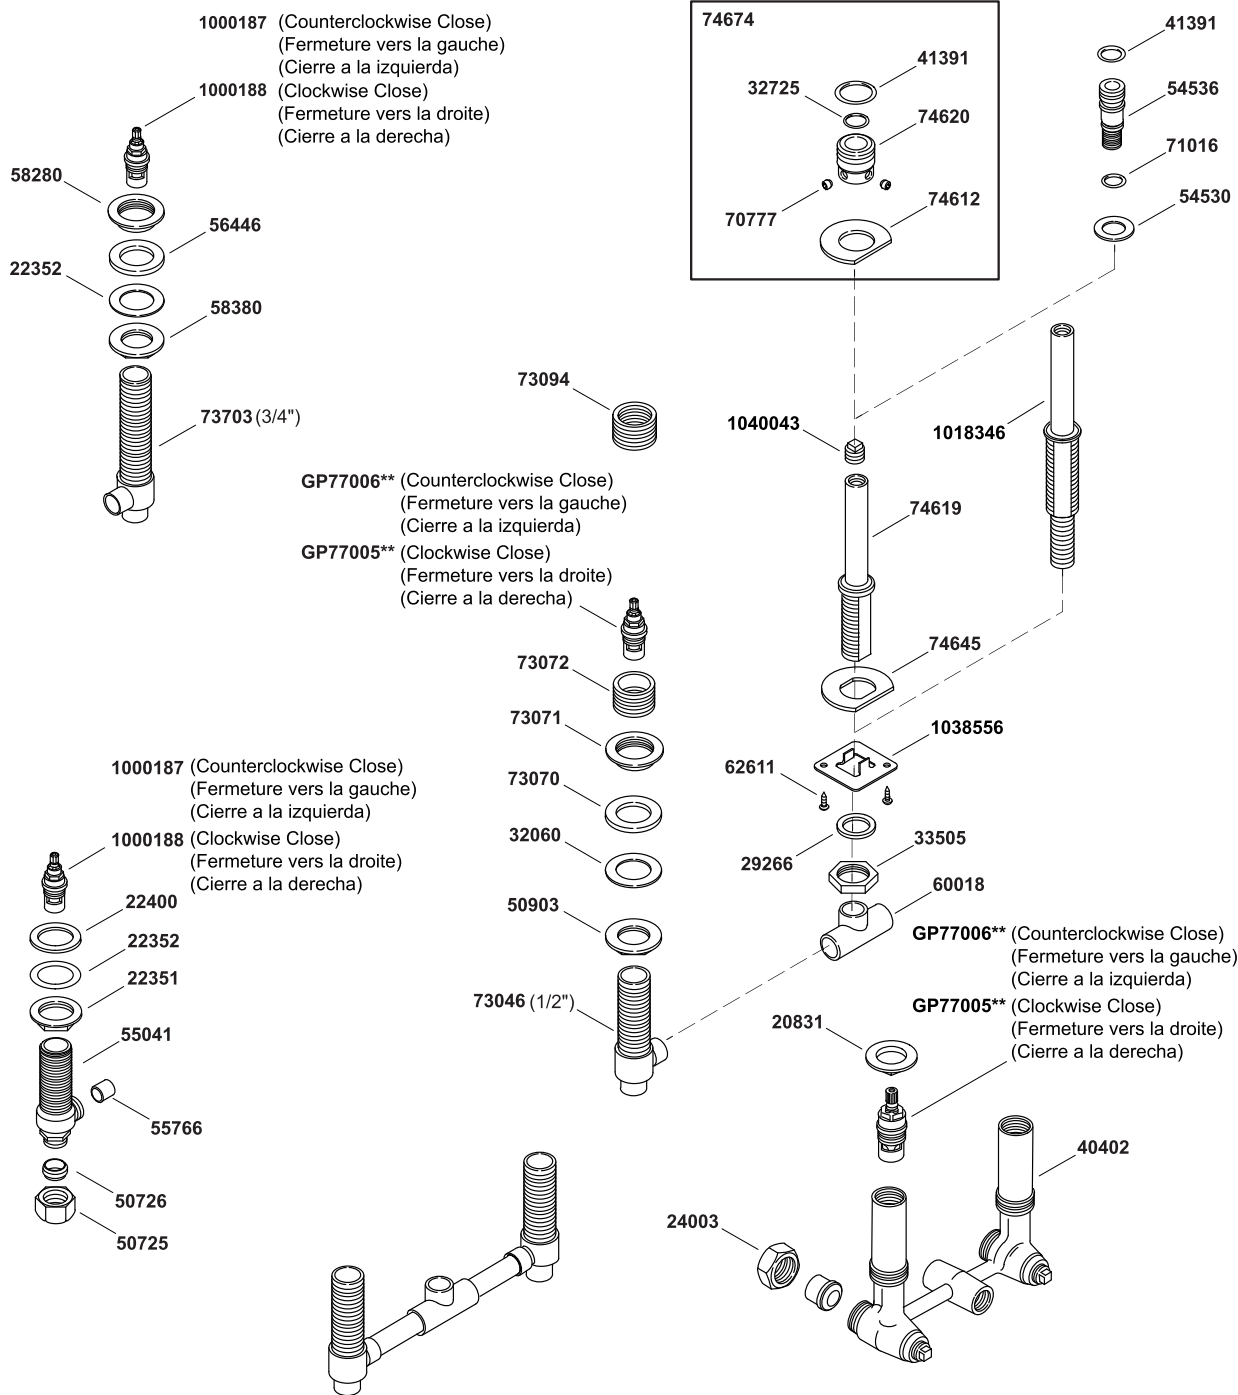

Margaux®

Valve trim with lever handles for deck-mount high-flow bath valve, 1
K-T16248-4-CP

Margaux®

Valve trim with lever handles for deck-mount high-flow bath valve, K-T16248-4-CP

Margaux®

Valve trim with lever handles for deck-mount high-flow bath valve, i
K-T16248-4-CP