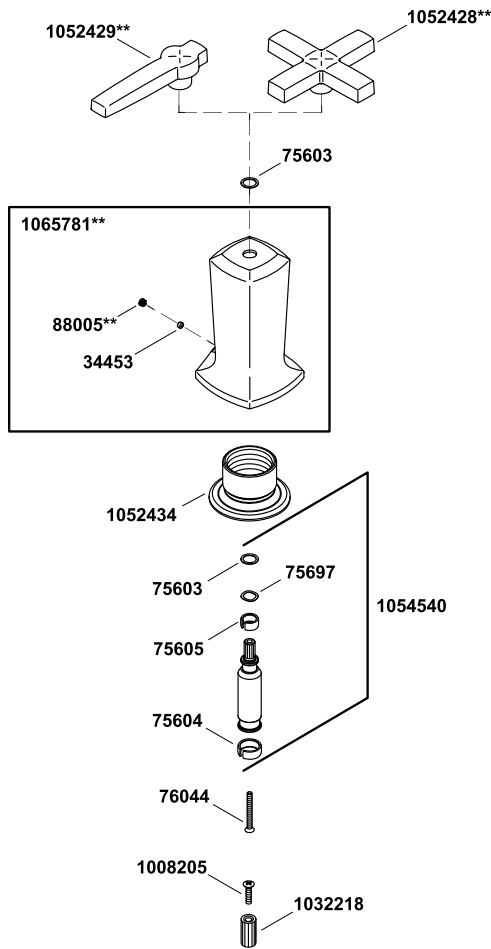

Margaux®

Valve trim with lever handles for deck-mount high-flow bath valve, 1
K-T16248-4-CP

Margaux®

Valve trim with lever handles for deck-mount high-flow bath valve, K-T16248-4-CP

Margaux®

Valve trim with lever handles for deck-mount high-flow bath valve, i
K-T16248-4-CP