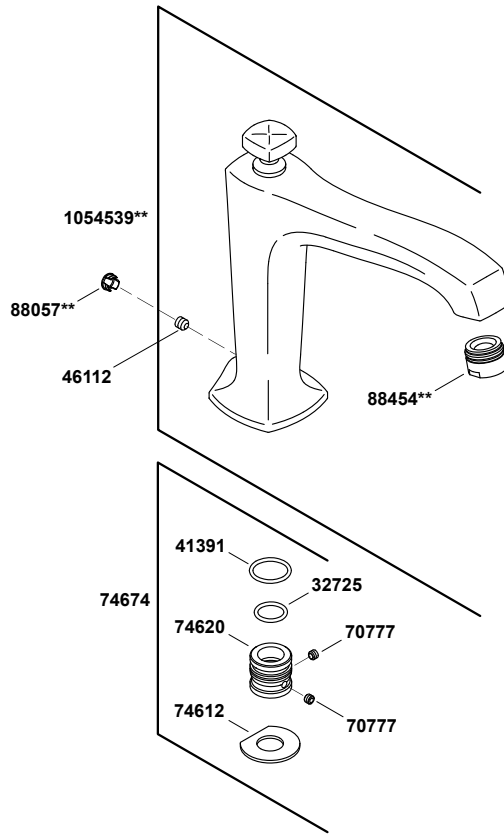

# Margaux®

Deck-mount bath faucet trim for high-flow valve with non-diverter s  
K-T16237-3-CP

## Deck-mount bath faucet trim for high-flow valve with non-diverter s K-T16237-3-CP