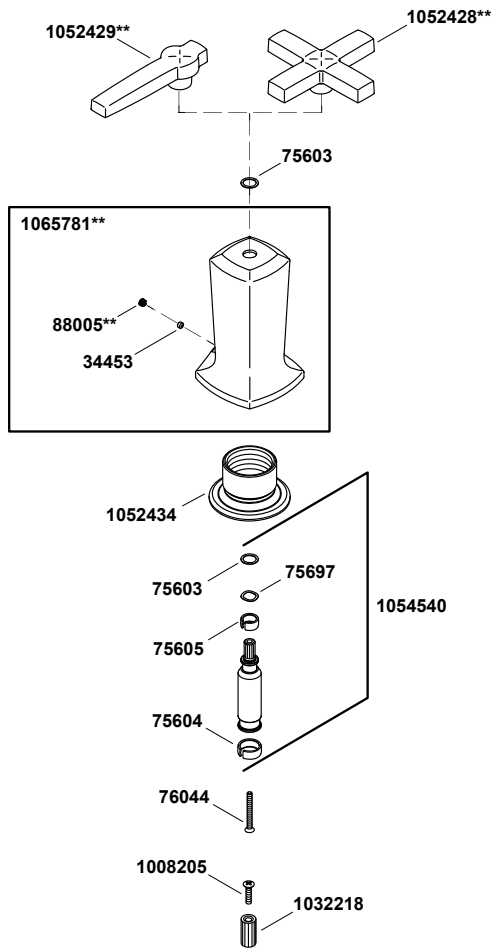

# Margaux®

Deck-mount bath faucet trim for high-flow valve with non-diverter s  
K-T16237-3-CP

## Deck-mount bath faucet trim for high-flow valve with non-diverter s K-T16237-3-CP