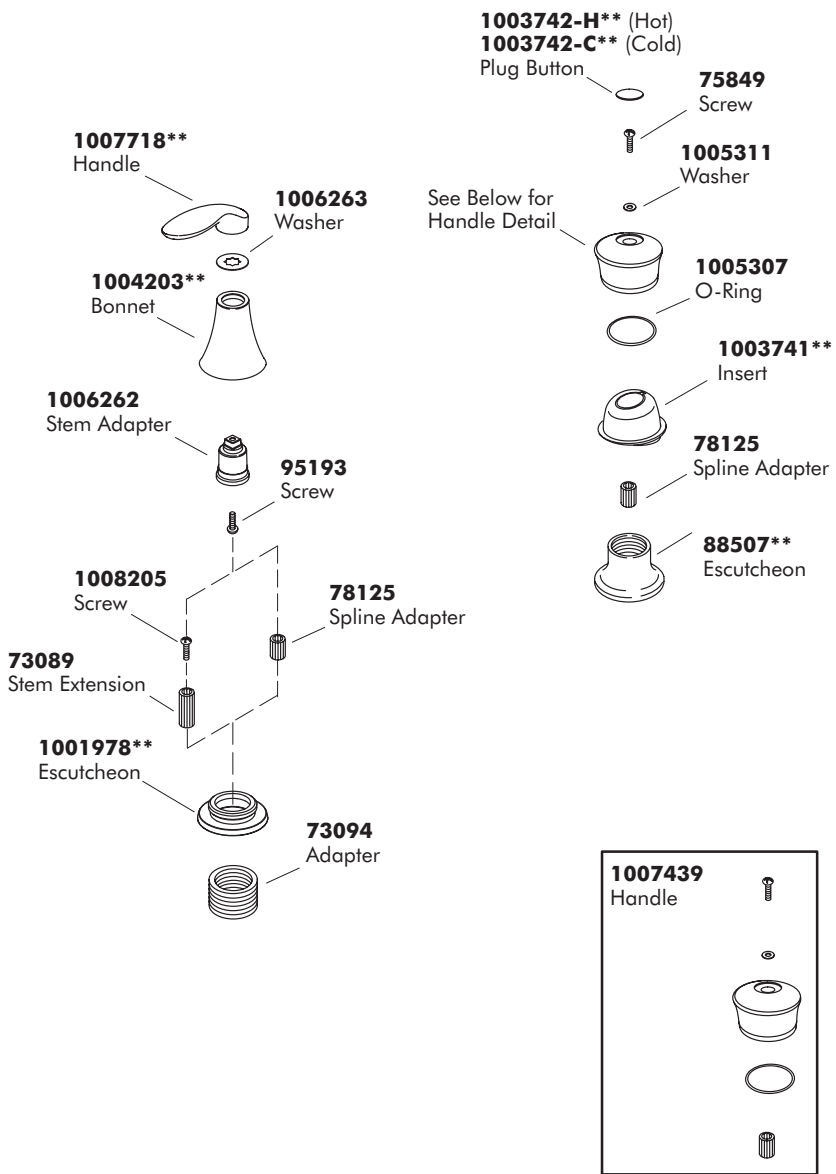

SERVICE PARTS

G U I D E

CORALAIS™
BATH AND
DECK-MOUNT
FAUCET

For model numbers, see page 4.

Español, Página 5

Français, Page 9

THE BOLD LOOK
OF **KOHLER**®

****Finish/color code must be specified when ordering.**

1007437** (8"/20.3cm inlet to outlet)
1007438** (5-1/2"/14cm inlet to outlet)
Spout

****Finish/color code must be specified when ordering.**

Mexico faucets and fittings have an **M** after the first sequence of numbers (such as K-12345**M**).