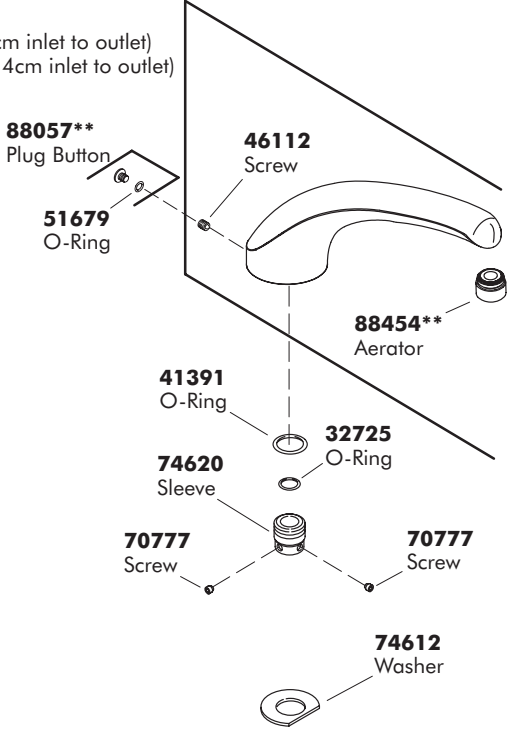

SERVICE PARTS

G U I D E

CORALAIS™
BATH AND
DECK-MOUNT
FAUCET

For model numbers, see page 4.

Español, Página 5

Français, Page 9

THE BOLD LOOK
OF **KOHLER**®

****Finish/color code must be specified when ordering.**

1007437** (8"/20.3cm inlet to outlet)
1007438** (5-1/2"/14cm inlet to outlet)
Spout

****Finish/color code must be specified when ordering.**

Mexico faucets and fittings have an **M** after the first sequence of numbers (such as K-12345**M**).