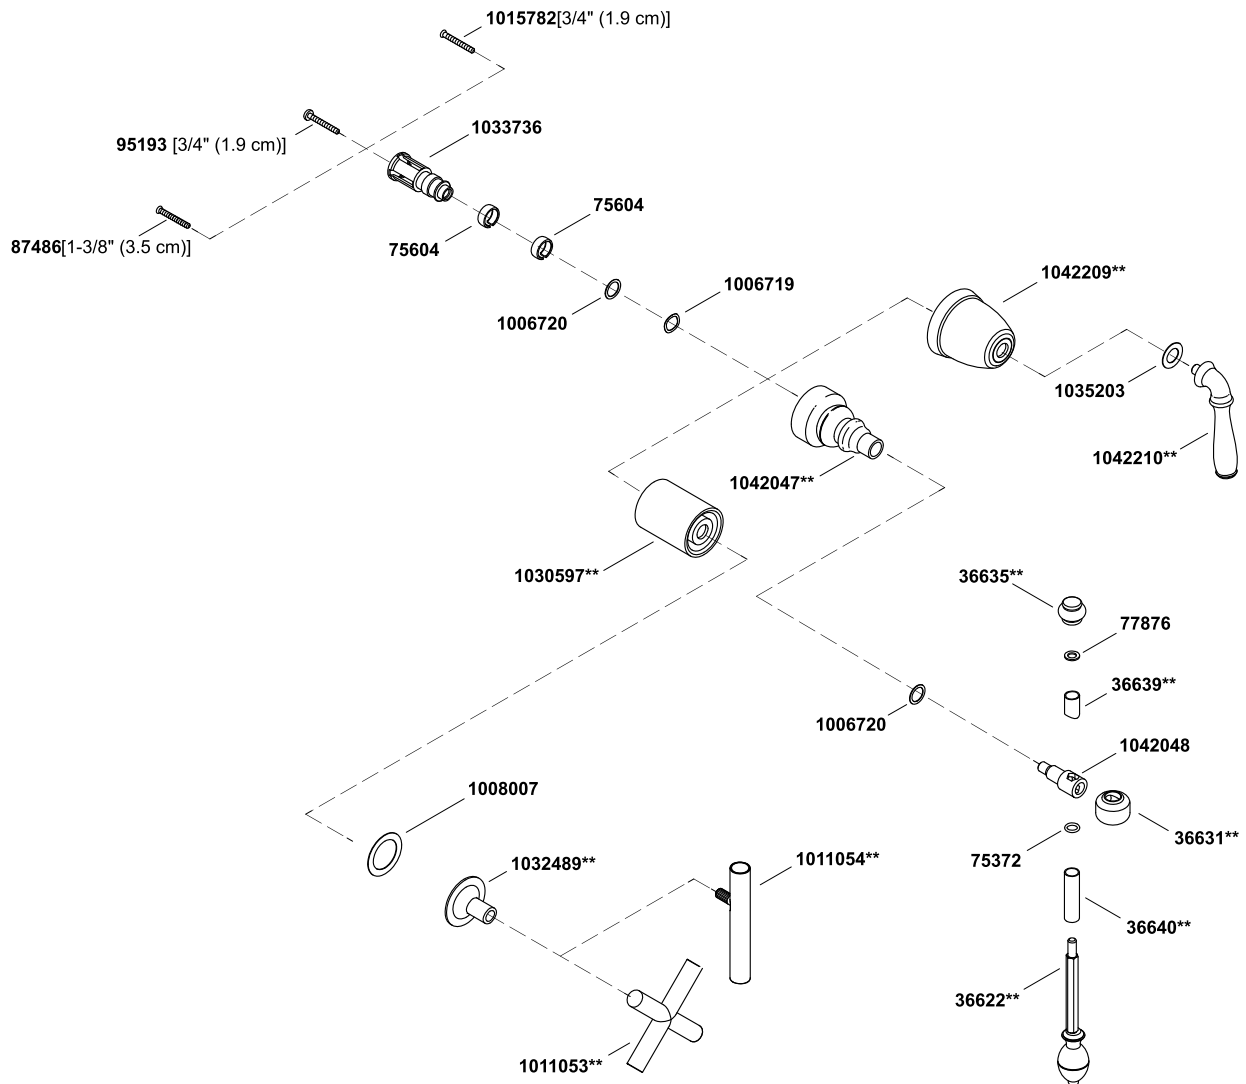

Purist®

Valve trim with lever handle for transfer valve, requires valve K-T14491-4-CP

Purist®

Valve trim with lever handle for transfer valve, requires valve K-T14491-4-CP