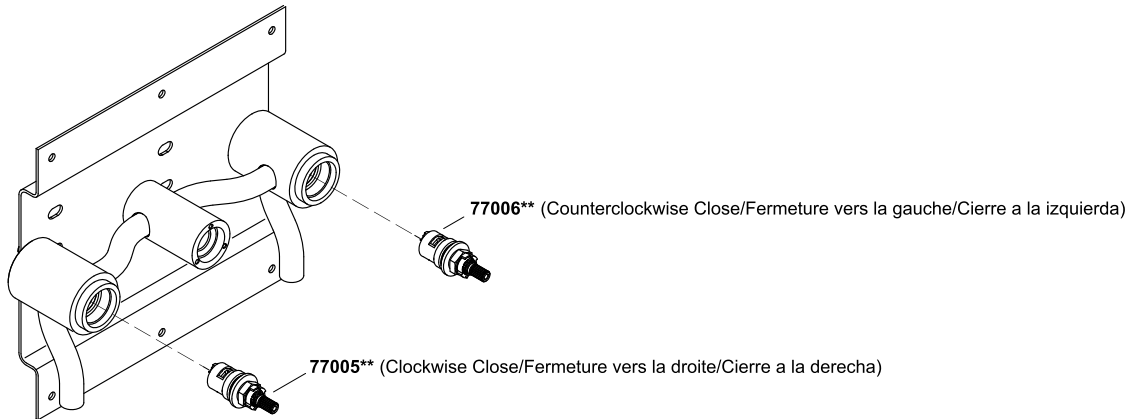

# Purist®

Wall-mount bathroom sink faucet trim with 9", 90-degree angle spo  
K-T14414-3-CP

# Purist®

Wall-mount bathroom sink faucet trim with 9", 90-degree angle spout  
K-T14414-3-CP