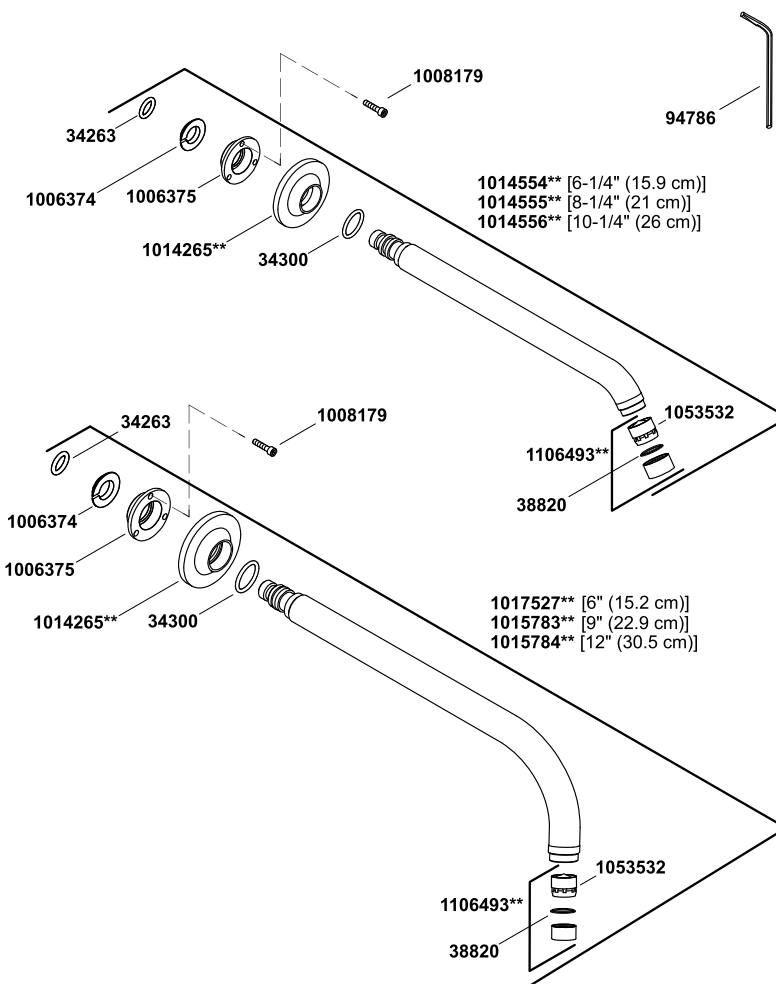

# Purist®

Wall-mount bathroom sink faucet trim with 9", 90-degree angle spo  
K-T14414-3-CP

# Purist®

Wall-mount bathroom sink faucet trim with 9", 90-degree angle spout  
K-T14414-3-CP