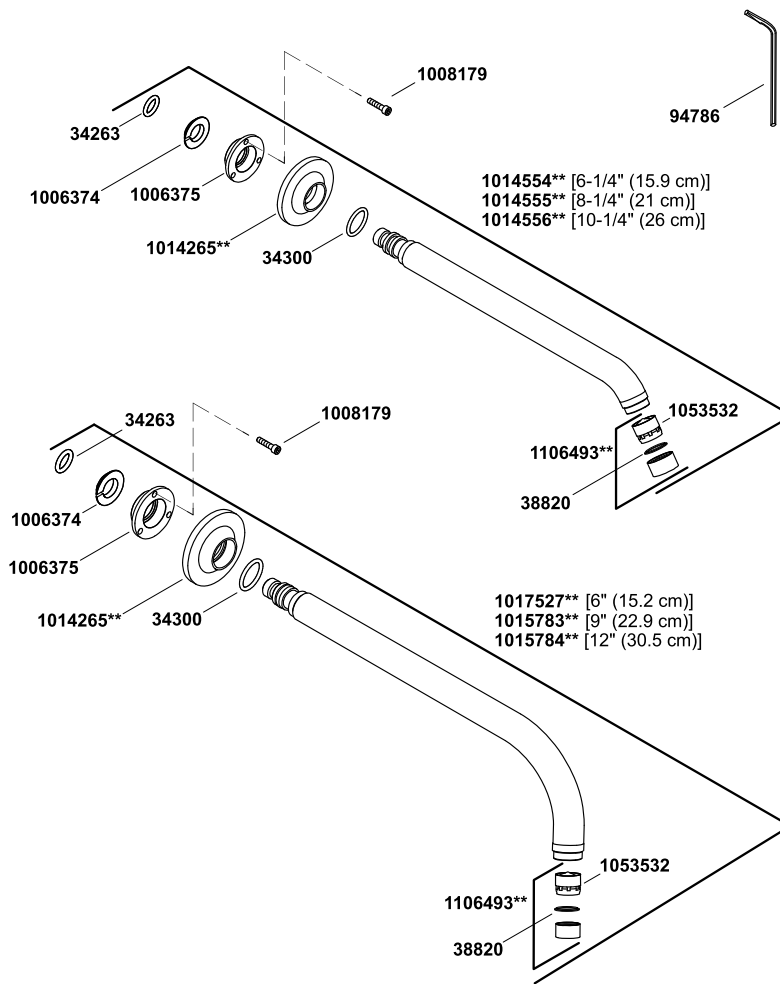

Purist®

Widespread wall-mount bathroom sink faucet trim with 6-1/4" spout
K-T14413-4-CP

Purist®

Widespread wall-mount bathroom sink faucet trim with 6-1/4" spout
K-T14413-4-CP

Purist®

Widespread wall-mount bathroom sink faucet trim with 6-1/4" spout
K-T14413-4-CP