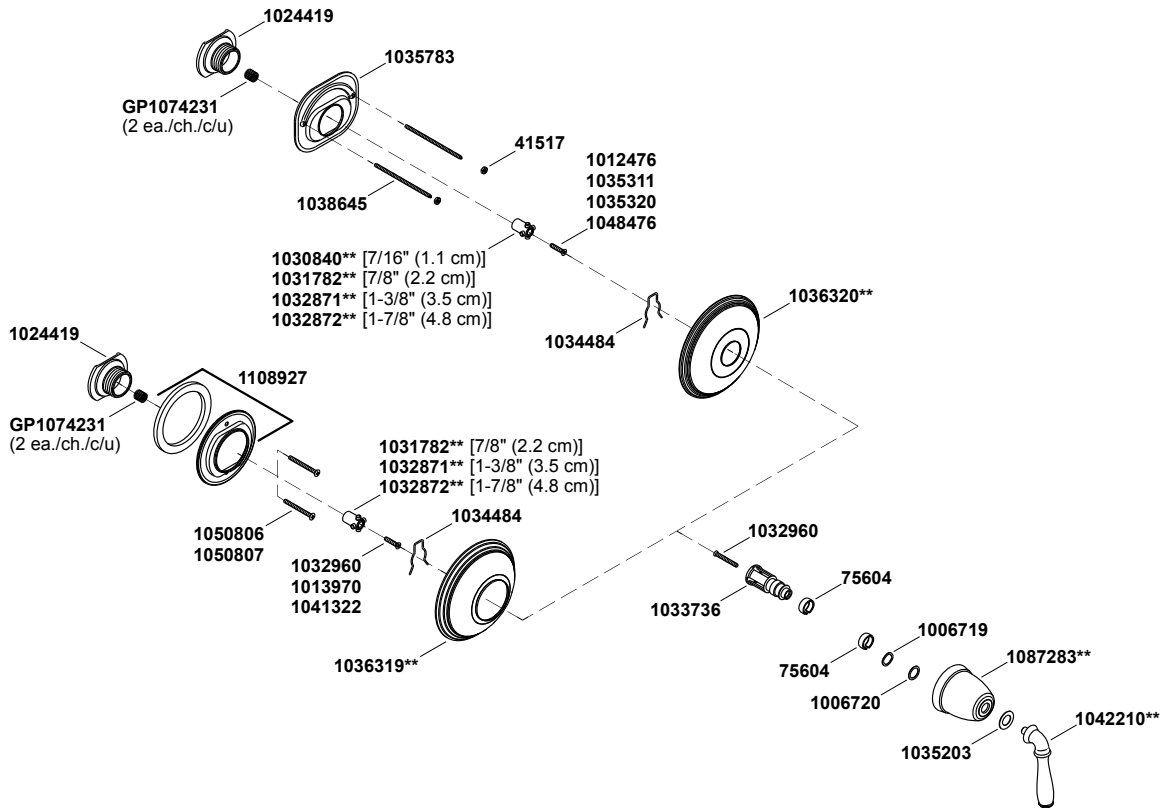

Devonshire®

Valve trim for volume control valve with lever handle, requires valve K-T10358-4-CP

Devonshire®

Valve trim for volume control valve with lever handle, requires valve K-T10358-4-CP