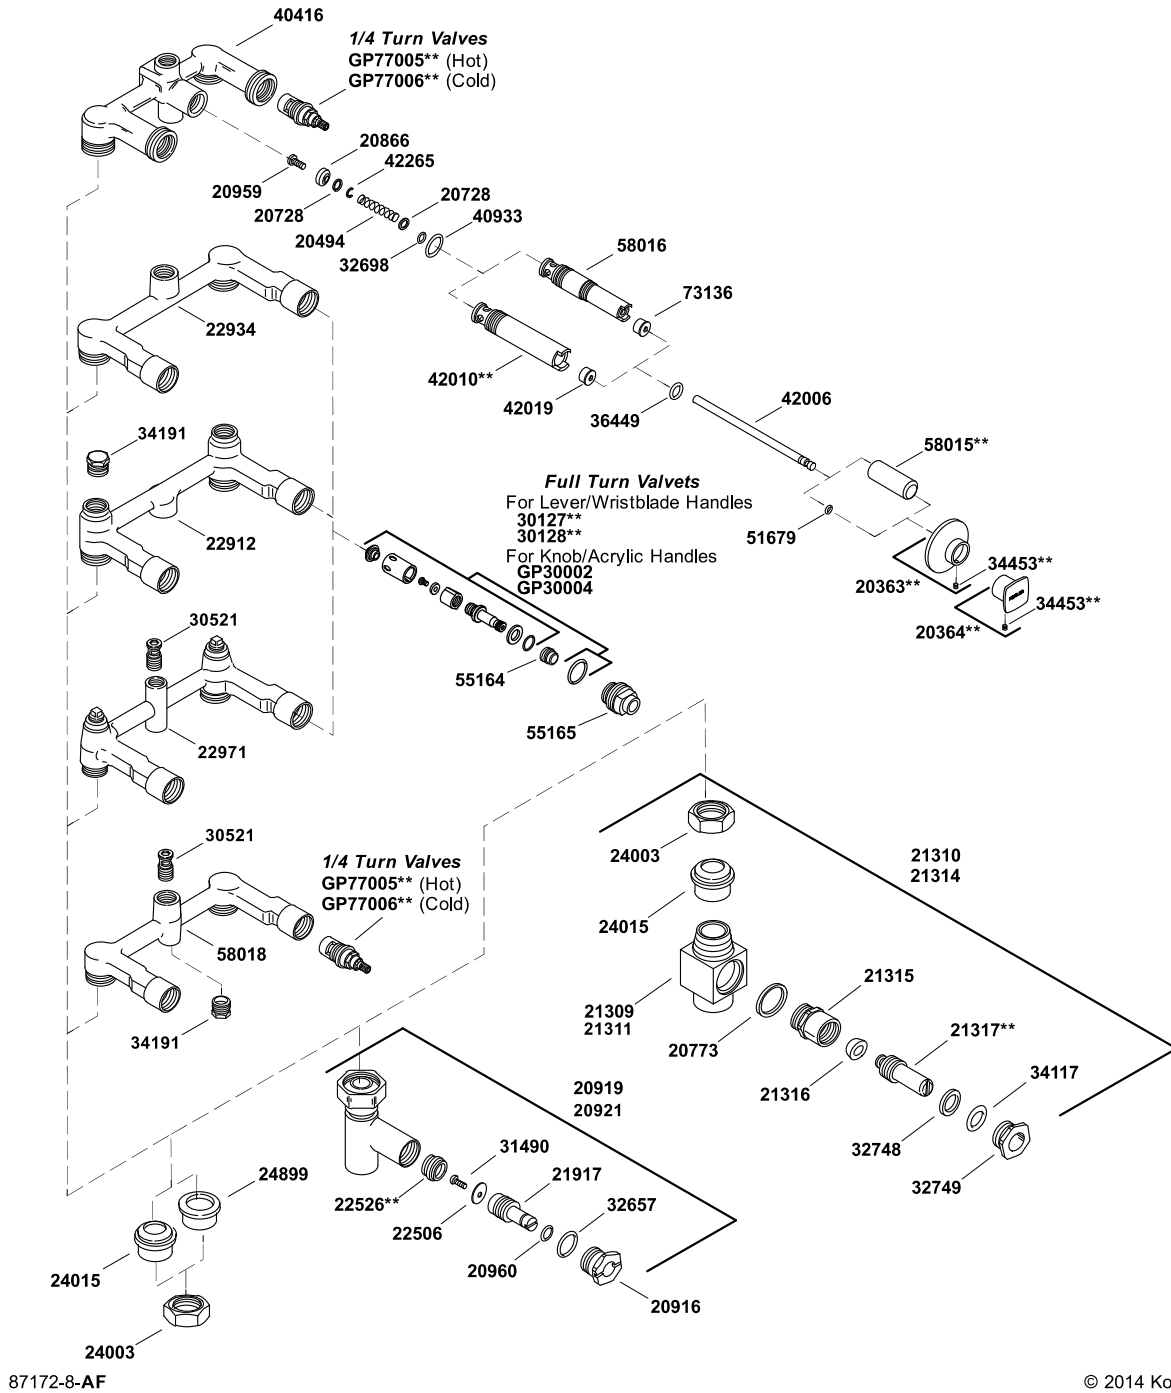

Triton®

Wall-mount valve trim with push button diverter and lever handles, K-T7751-4-CP

Triton®

Wall-mount valve trim with push button diverter and lever handles, K-T7751-4-CP