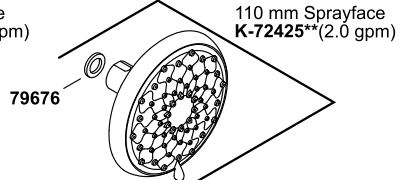

# Awaken®

**G110 premium slidebar kit  
K-99898-CP**

90 mm Sprayface  
**K-72414\*\***

110 mm Sprayface  
**K-72415\*\***  
**K-72415-MA\*\* (ADA Compliant)**

90 mm Sprayface  
**K-72420\*\***

110 mm Sprayface  
**K-72421\*\***  
**K-72421-MA\*\* (ADA Compliant)**