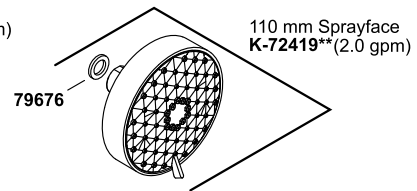

# Awaken®

**G110 premium slidebar kit  
K-99898-CP**

90 mm Sprayface  
**K-72414\*\***

110 mm Sprayface  
**K-72415\*\***  
**K-72415-MA\*\* (ADA Compliant)**

90 mm Sprayface  
**K-72420\*\***

110 mm Sprayface  
**K-72421\*\***  
**K-72421-MA\*\* (ADA Compliant)**