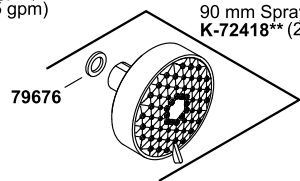

# Awaken®

**G110 premium slidebar kit  
K-99898-CP**

90 mm Sprayface  
**K-72414\*\***

110 mm Sprayface  
**K-72415\*\***  
**K-72415-MA\*\* (ADA Compliant)**

90 mm Sprayface  
**K-72420\*\***

110 mm Sprayface  
**K-72421\*\***  
**K-72421-MA\*\* (ADA Compliant)**