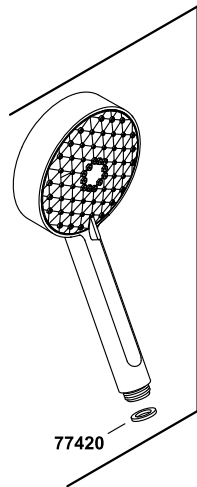

# Awaken®

**G110 premium slidebar kit  
K-99898-CP**

90 mm Sprayface  
**K-72414\*\***

110 mm Sprayface  
**K-72415\*\***  
**K-72415-MA\*\* (ADA Compliant)**

90 mm Sprayface  
**K-72420\*\***

110 mm Sprayface  
**K-72421\*\***  
**K-72421-MA\*\* (ADA Compliant)**