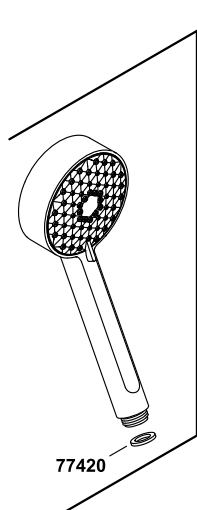

# Awaken®

**G110 premium slidebar kit  
K-99898-CP**

90 mm Sprayface  
**K-72414\*\***

110 mm Sprayface  
**K-72415\*\***  
**K-72415-MA\*\* (ADA Compliant)**

90 mm Sprayface  
**K-72420\*\***

110 mm Sprayface  
**K-72421\*\***  
**K-72421-MA\*\* (ADA Compliant)**