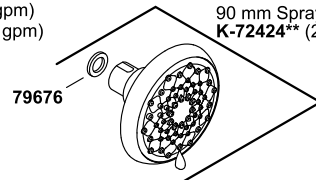

# Awaken®

**G110 premium slidebar kit  
K-99898-CP**

90 mm Sprayface  
**K-72414\*\***

110 mm Sprayface  
**K-72415\*\***  
**K-72415-MA\*\* (ADA Compliant)**

90 mm Sprayface  
**K-72420\*\***

110 mm Sprayface  
**K-72421\*\***  
**K-72421-MA\*\* (ADA Compliant)**