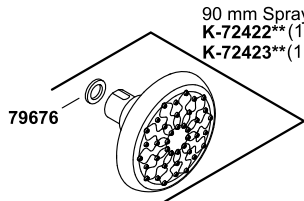

# Awaken®

**G110 premium slidebar kit  
K-99898-CP**

90 mm Sprayface  
**K-72414\*\***

110 mm Sprayface  
**K-72415\*\***  
**K-72415-MA\*\* (ADA Compliant)**

90 mm Sprayface  
**K-72420\*\***

110 mm Sprayface  
**K-72421\*\***  
**K-72421-MA\*\* (ADA Compliant)**