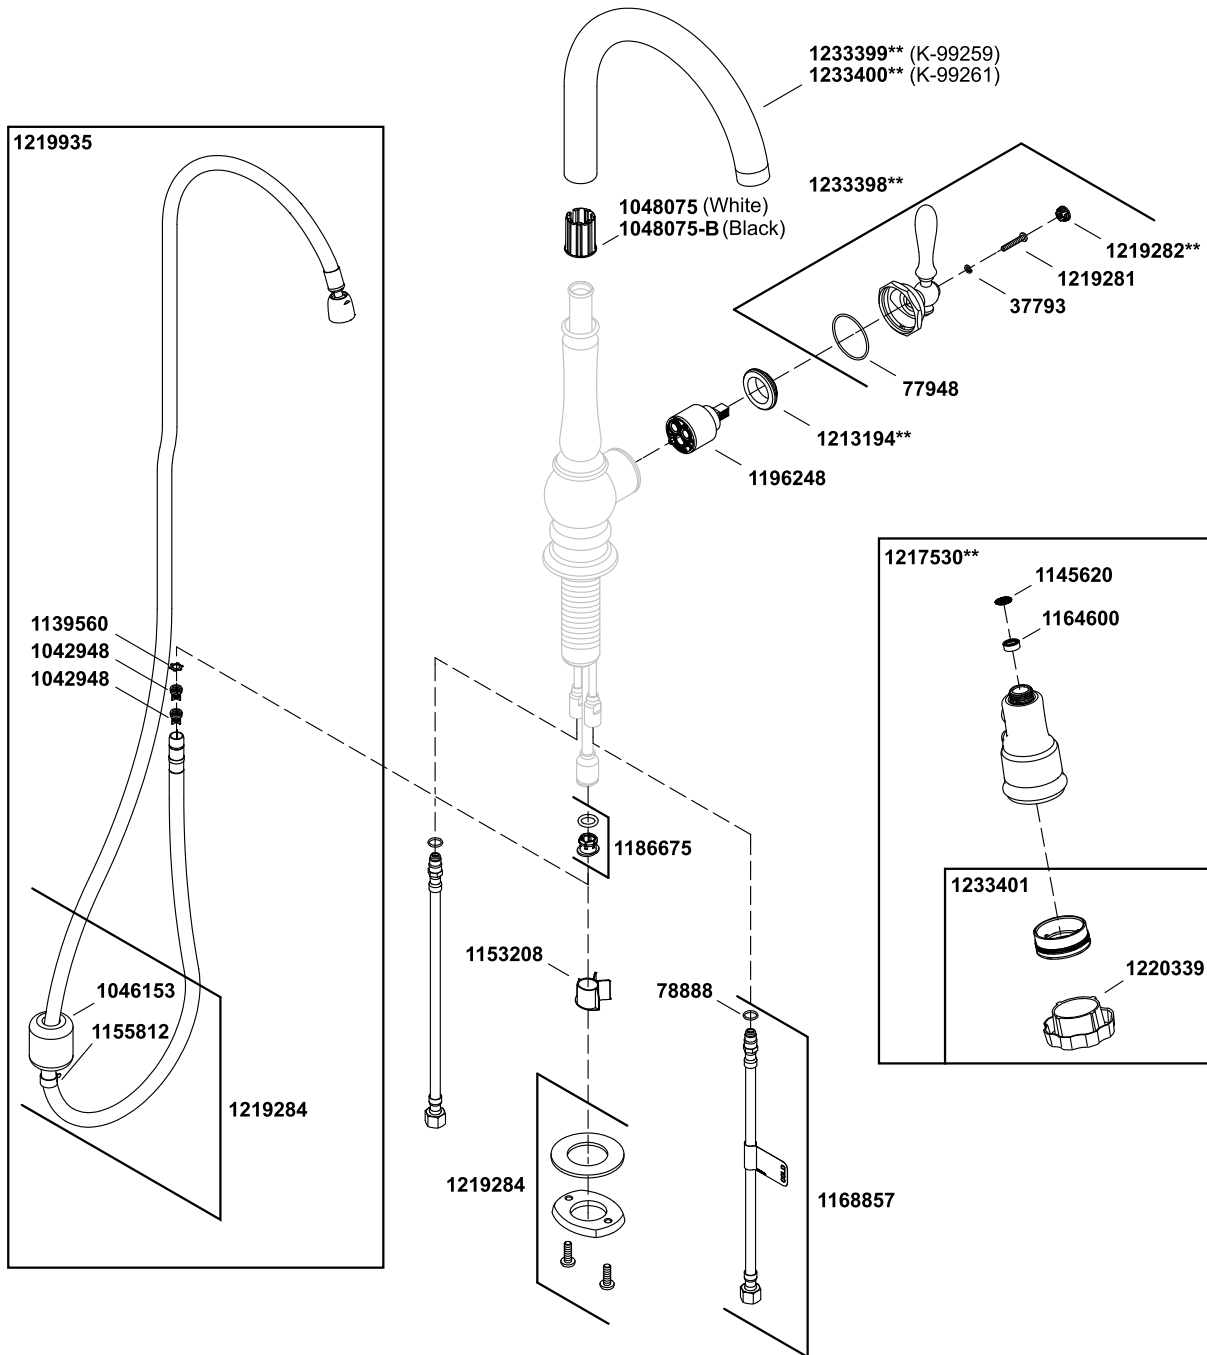

Artifacts®

single-hole kitchen sink faucet with 16" pull-down spout and turner
K-99261-CP

1213429-8-A

© 2014 Kohler Co.