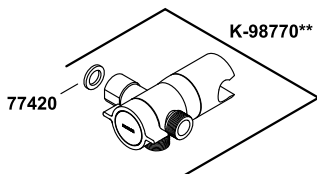

Awaken®

Handshower cradle
K-98771-CP

90 mm Sprayface
K-72414**

110 mm Sprayface
K-72415**
K-72415-MA** (ADA Compliant)

90 mm Sprayface
K-72420**

110 mm Sprayface
K-72421**
K-72421-MA** (ADA Compliant)