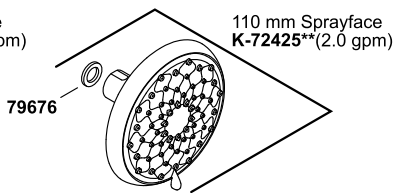

Awaken®

Handshower cradle
K-98771-CP

90 mm Sprayface
K-72414**

110 mm Sprayface
K-72415**
K-72415-MA** (ADA Compliant)

90 mm Sprayface
K-72420**

110 mm Sprayface
K-72421**
K-72421-MA** (ADA Compliant)