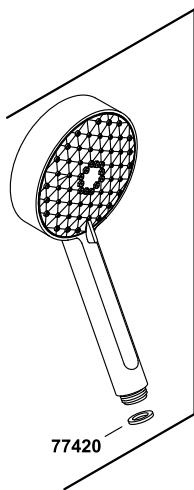

Awaken®

Handshower cradle
K-98771-CP

90 mm Sprayface
K-72414**

110 mm Sprayface
K-72415**
K-72415-MA** (ADA Compliant)

90 mm Sprayface
K-72420**

110 mm Sprayface
K-72421**
K-72421-MA** (ADA Compliant)