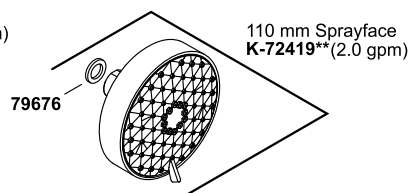

Awaken®

Handshower cradle
K-98771-CP

90 mm Sprayface
K-72414**

110 mm Sprayface
K-72415**
K-72415-MA** (ADA Compliant)

90 mm Sprayface
K-72420**

110 mm Sprayface
K-72421**
K-72421-MA** (ADA Compliant)