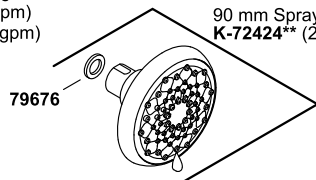

Awaken®

Handshower cradle
K-98771-CP

90 mm Sprayface
K-72414**

110 mm Sprayface
K-72415**
K-72415-MA** (ADA Compliant)

90 mm Sprayface
K-72420**

110 mm Sprayface
K-72421**
K-72421-MA** (ADA Compliant)