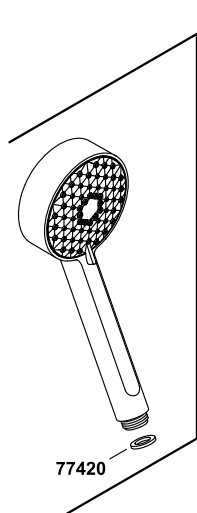

Awaken®

Handshower cradle
K-98771-CP

90 mm Sprayface
K-72414**

110 mm Sprayface
K-72415**
K-72415-MA** (ADA Compliant)

90 mm Sprayface
K-72420**

110 mm Sprayface
K-72421**
K-72421-MA** (ADA Compliant)