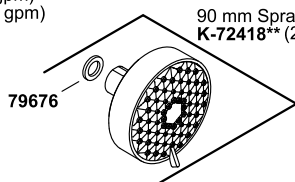

Awaken®

Handshower cradle
K-98771-CP

90 mm Sprayface
K-72414**

110 mm Sprayface
K-72415**
K-72415-MA** (ADA Compliant)

90 mm Sprayface
K-72420**

110 mm Sprayface
K-72421**
K-72421-MA** (ADA Compliant)