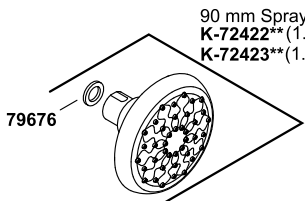

Awaken®

Handshower cradle
K-98771-CP

90 mm Sprayface
K-72414**

110 mm Sprayface
K-72415**
K-72415-MA** (ADA Compliant)

90 mm Sprayface
K-72420**

110 mm Sprayface
K-72421**
K-72421-MA** (ADA Compliant)