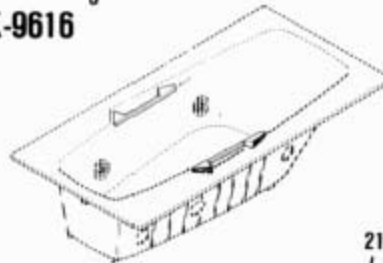

KOHLER SERVICE PARTS

GRIP RAILS
K-9621, K-9623, K-9616,
K-9596, K-9620

K-9623

K-9616

K-9620

K-9596

K-9621

Service Parts

| Item No. | Part No. | Qty. | Description | Specifications |
|----------|----------|------|---|----------------|
| 1 | | 2 | Gasket | |
| 2 | 44113 | 1 | Grip Rail (Right) * (Includes Items 1, 3, 4) | |
| 3 | | 4 | Washer | |
| 4 | | 4 | Bolt | |
| 5 | 44112 | 1 | Grip Rail (Left) * (Includes Items 1, 3, 4) | |
| 6 | | 2 | Gasket | |
| 7 | 44104 | 1 | Grip Rail (Right) * (Includes Items 3, 4, 6, 8) | |
| 8 | | 2 | Gasket | |
| 9 | 44105 | 1 | Grip Rail (Left) * (Includes Items 3, 4, 6, 8) | |
| 10 | | 2 | Gasket | |
| 11 | 44108 | 1 | Grip Rail (Right) * (Includes Items 3, 4, 10, 12) | |
| 12 | | 2 | Gasket | |
| 13 | 44107 | 1 | Grip Rail (Left) * (Includes Items 3, 4, 10, 12) | |
| 14 | | 4 | Gasket | |
| 15 | | 4 | Washer | |
| 16 | | 4 | Bolt | |
| 17 | 31434 | 2 | Grip Rail | |
| 18 | 52198 | 2 | Plug Button | |
| 19-23 | 52191 | 1 | Grip Rail Assembly Pack | |
| 24 | 52186 | 1 | Grip Rail (Right) | |
| 24 | 52187 | 1 | Grip Rail (Left) | |