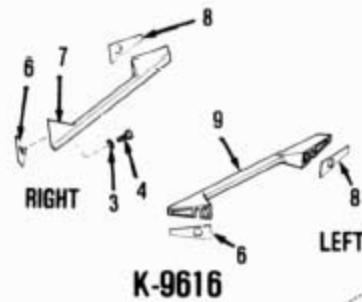

KOHLER SERVICE PARTS

GRIP RAILS
K-9621, K-9623, K-9616,
K-9596, K-9620

K-9623

K-9616

K-9620

K-9596

K-9621

Service Parts

| Item No. | Part No. | Qty. | Description | Specifications |
|----------|----------|------|---|----------------|
| 1 | | 2 | Gasket | |
| 2 | 44113 | 1 | Grip Rail (Right) * (Includes Items 1, 3, 4) | |
| 3 | | 4 | Washer | |
| 4 | | 4 | Bolt | |
| 5 | 44112 | 1 | Grip Rail (Left) * (Includes Items 1, 3, 4) | |
| 6 | | 2 | Gasket | |
| 7 | 44104 | 1 | Grip Rail (Right) * (Includes Items 3, 4, 6, 8) | |
| 8 | | 2 | Gasket | |
| 9 | 44105 | 1 | Grip Rail (Left) * (Includes Items 3, 4, 6, 8) | |
| 10 | | 2 | Gasket | |
| 11 | 44108 | 1 | Grip Rail (Right) * (Includes Items 3, 4, 10, 12) | |
| 12 | | 2 | Gasket | |
| 13 | 44107 | 1 | Grip Rail (Left) * (Includes Items 3, 4, 10, 12) | |
| 14 | | 4 | Gasket | |
| 15 | | 4 | Washer | |
| 16 | | 4 | Bolt | |
| 17 | 31434 | 2 | Grip Rail | |
| 18 | 52198 | 2 | Plug Button | |
| 19-23 | 52191 | 1 | Grip Rail Assembly Pack | |
| 24 | 52186 | 1 | Grip Rail (Right) | |
| 24 | 52187 | 1 | Grip Rail (Left) | |

- † Specify Finish.
- * Right and Left Implies Facing Drain While Sitting In Whirlpool.