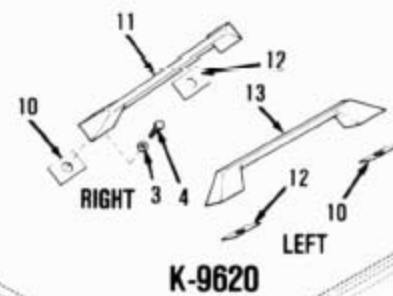

KOHLER SERVICE PARTS

GRIP RAILS
K-9621, K-9623, K-9616,
K-9596, K-9620

K-9623

K-9616

K-9620

K-9596

K-9621

Service Parts

| Item No. | Part No. | Qty. | Description | Specifications |
|----------|----------|------|---|----------------|
| 1 | | 2 | Gasket | |
| 2 | 44113 | 1 | Grip Rail (Right) * (Includes Items 1, 3, 4) | |
| 3 | | 4 | Washer | |
| 4 | | 4 | Bolt | |
| 5 | 44112 | 1 | Grip Rail (Left) * (Includes Items 1, 3, 4) | |
| 6 | | 2 | Gasket | |
| 7 | 44104 | 1 | Grip Rail (Right) * (Includes Items 3, 4, 6, 8) | |
| 8 | | 2 | Gasket | |
| 9 | 44105 | 1 | Grip Rail (Left) * (Includes Items 3, 4, 6, 8) | |
| 10 | | 2 | Gasket | |
| 11 | 44108 | 1 | Grip Rail (Right) * (Includes Items 3, 4, 10, 12) | |
| 12 | | 2 | Gasket | |
| 13 | 44107 | 1 | Grip Rail (Left) * (Includes Items 3, 4, 10, 12) | |
| 14 | | 4 | Gasket | |
| 15 | | 4 | Washer | |
| 16 | | 4 | Bolt | |
| 17 | 31434 | 2 | Grip Rail | |
| 18 | 52198 | 2 | Plug Button | |
| 19-23 | 52191 | 1 | Grip Rail Assembly Pack | |
| 24 | 52186 | 1 | Grip Rail (Right) | |
| 24 | 52187 | 1 | Grip Rail (Left) | |

- † Specify Finish.
- * Right and Left Implies Facing Drain While Sitting In Whirlpool.