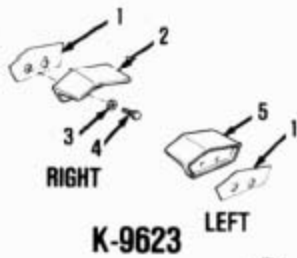

KOHLER SERVICE PARTS

GRIP RAILS
K-9621, K-9623, K-9616,
K-9596, K-9620

K-9623

K-9616

K-9620

K-9596

K-9621

Service Parts

| Item No. | Part No. | Qty. | Description | Specifications |
|----------|----------|------|---|----------------|
| 1 | | 2 | Gasket | |
| 2 | 44113 | 1 | Grip Rail (Right) * (Includes Items 1, 3, 4) | |
| 3 | | 4 | Washer | |
| 4 | | 4 | Bolt | |
| 5 | 44112 | 1 | Grip Rail (Left) * (Includes Items 1, 3, 4) | |
| 6 | | 2 | Gasket | |
| 7 | 44104 | 1 | Grip Rail (Right) * (Includes Items 3, 4, 6, 8) | |
| 8 | | 2 | Gasket | |
| 9 | 44105 | 1 | Grip Rail (Left) * (Includes Items 3, 4, 6, 8) | |
| 10 | | 2 | Gasket | |
| 11 | 44108 | 1 | Grip Rail (Right) * (Includes Items 3, 4, 10, 12) | |
| 12 | | 2 | Gasket | |
| 13 | 44107 | 1 | Grip Rail (Left) * (Includes Items 3, 4, 10, 12) | |
| 14 | | 4 | Gasket | |
| 15 | | 4 | Washer | |
| 16 | | 4 | Bolt | |
| 17 | 31434 | 2 | Grip Rail | |
| 18 | 52198 | 2 | Plug Button | |
| 19-23 | 52191 | 1 | Grip Rail Assembly Pack | |
| 24 | 52186 | 1 | Grip Rail (Right) | |
| 24 | 52187 | 1 | Grip Rail (Left) | |