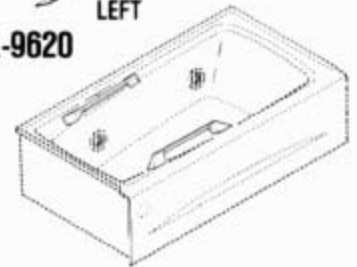

KOHLER SERVICE PARTS

GRIP RAILS
K-9621, K-9623, K-9616,
K-9596, K-9620

K-9623

K-9616

K-9620

K-9596

K-9621

Service Parts

| Item No. | Part No. | Qty. | Description | Specifications |
|----------|----------|------|---|----------------|
| 1 | | 2 | Gasket | |
| 2 | 44113 | 1 | Grip Rail (Right) * (Includes Items 1, 3, 4) | |
| 3 | | 4 | Washer | |
| 4 | | 4 | Bolt | |
| 5 | 44112 | 1 | Grip Rail (Left) * (Includes Items 1, 3, 4) | |
| 6 | | 2 | Gasket | |
| 7 | 44104 | 1 | Grip Rail (Right) * (Includes Items 3, 4, 6, 8) | |
| 8 | | 2 | Gasket | |
| 9 | 44105 | 1 | Grip Rail (Left) * (Includes Items 3, 4, 6, 8) | |
| 10 | | 2 | Gasket | |
| 11 | 44108 | 1 | Grip Rail (Right) * (Includes Items 3, 4, 10, 12) | |
| 12 | | 2 | Gasket | |
| 13 | 44107 | 1 | Grip Rail (Left) * (Includes Items 3, 4, 10, 12) | |
| 14 | | 4 | Gasket | |
| 15 | | 4 | Washer | |
| 16 | | 4 | Bolt | |
| 17 | 31434 | 2 | Grip Rail | |
| 18 | 52198 | 2 | Plug Button | |
| 19-23 | 52191 | 1 | Grip Rail Assembly Pack | |
| 24 | 52186 | 1 | Grip Rail (Right) | |
| 24 | 52187 | 1 | Grip Rail (Left) | |

- † Specify Finish.
- * Right and Left Implies Facing Drain While Sitting In Whirlpool.