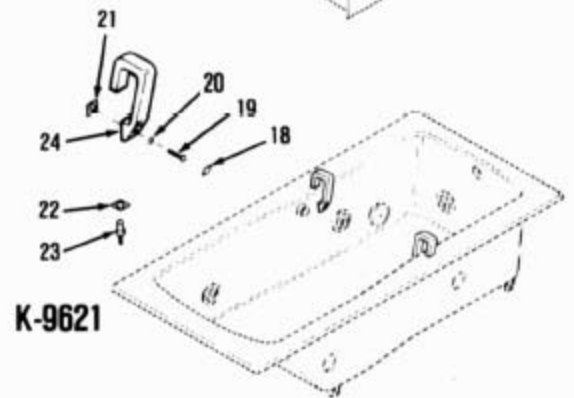

KOHLER SERVICE PARTS

GRIP RAILS
K-9621, K-9623, K-9616,
K-9596, K-9620

K-9623

K-9616

K-9620

K-9596

K-9621

Service Parts

| Item No. | Part No. | Qty. | Description | Specifications |
|----------|----------|------|---|----------------|
| 1 | | 2 | Gasket | |
| 2 | 44113 | 1 | Grip Rail (Right) * (Includes Items 1, 3, 4) | |
| 3 | | 4 | Washer | |
| 4 | | 4 | Bolt | |
| 5 | 44112 | 1 | Grip Rail (Left) * (Includes Items 1, 3, 4) | |
| 6 | | 2 | Gasket | |
| 7 | 44104 | 1 | Grip Rail (Right) * (Includes Items 3, 4, 6, 8) | |
| 8 | | 2 | Gasket | |
| 9 | 44105 | 1 | Grip Rail (Left) * (Includes Items 3, 4, 6, 8) | |
| 10 | | 2 | Gasket | |
| 11 | 44108 | 1 | Grip Rail (Right) * (Includes Items 3, 4, 10, 12) | |
| 12 | | 2 | Gasket | |
| 13 | 44107 | 1 | Grip Rail (Left) * (Includes Items 3, 4, 10, 12) | |
| 14 | | 4 | Gasket | |
| 15 | | 4 | Washer | |
| 16 | | 4 | Bolt | |
| 17 | 31434 | 2 | Grip Rail | |
| 18 | 52198 | 2 | Plug Button | |
| 19-23 | 52191 | 1 | Grip Rail Assembly Pack | |
| 24 | 52186 | 1 | Grip Rail (Right) | |
| 24 | 52187 | 1 | Grip Rail (Left) | |

- † Specify Finish.
- * Right and Left Implies Facing Drain While Sitting In Whirlpool.