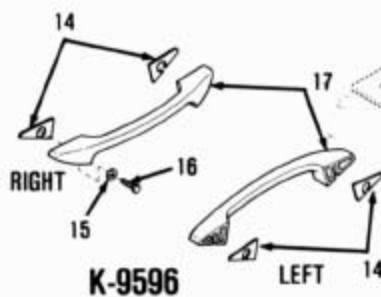

KOHLER SERVICE PARTS

GRIP RAILS
K-9621, K-9623, K-9616,
K-9596, K-9620

K-9623

K-9616

K-9620

K-9596

K-9621

Service Parts

| Item No. | Part No. | Qty. | Description | Specifications |
|----------|----------|------|---|----------------|
| 1 | | 2 | Gasket | |
| 2 | 44113 | 1 | Grip Rail (Right) * (Includes Items 1, 3, 4) | |
| 3 | | 4 | Washer | |
| 4 | | 4 | Bolt | |
| 5 | 44112 | 1 | Grip Rail (Left) * (Includes Items 1, 3, 4) | |
| 6 | | 2 | Gasket | |
| 7 | 44104 | 1 | Grip Rail (Right) * (Includes Items 3, 4, 6, 8) | |
| 8 | | 2 | Gasket | |
| 9 | 44105 | 1 | Grip Rail (Left) * (Includes Items 3, 4, 6, 8) | |
| 10 | | 2 | Gasket | |
| 11 | 44108 | 1 | Grip Rail (Right) * (Includes Items 3, 4, 10, 12) | |
| 12 | | 2 | Gasket | |
| 13 | 44107 | 1 | Grip Rail (Left) * (Includes Items 3, 4, 10, 12) | |
| 14 | | 4 | Gasket | |
| 15 | | 4 | Washer | |
| 16 | | 4 | Bolt | |
| 17 | 31434 | 2 | Grip Rail | |
| 18 | 52198 | 2 | Plug Button | |
| 19-23 | 52191 | 1 | Grip Rail Assembly Pack | |
| 24 | 52186 | 1 | Grip Rail (Right) | |
| 24 | 52187 | 1 | Grip Rail (Left) | |

- † Specify Finish.
- * Right and Left Implies Facing Drain While Sitting In Whirlpool.