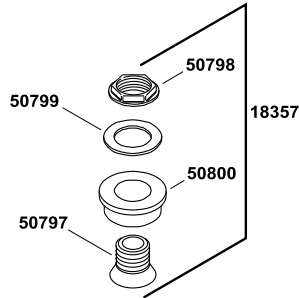

Primary™

elongated floor-mount flushometer bowl
K-96064-0

Primary™

elongated floor-mount flushometer bowl K-96064-0

1001352-8-D

© 2013 Kohler Co.