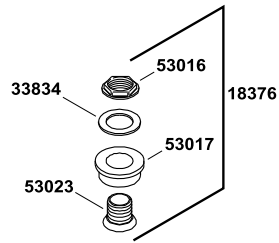

Primary™

elongated floor-mount flushometer bowl
K-96064-0

Primary™

elongated floor-mount flushometer bowl K-96064-0

1001352-8-D

© 2013 Kohler Co.