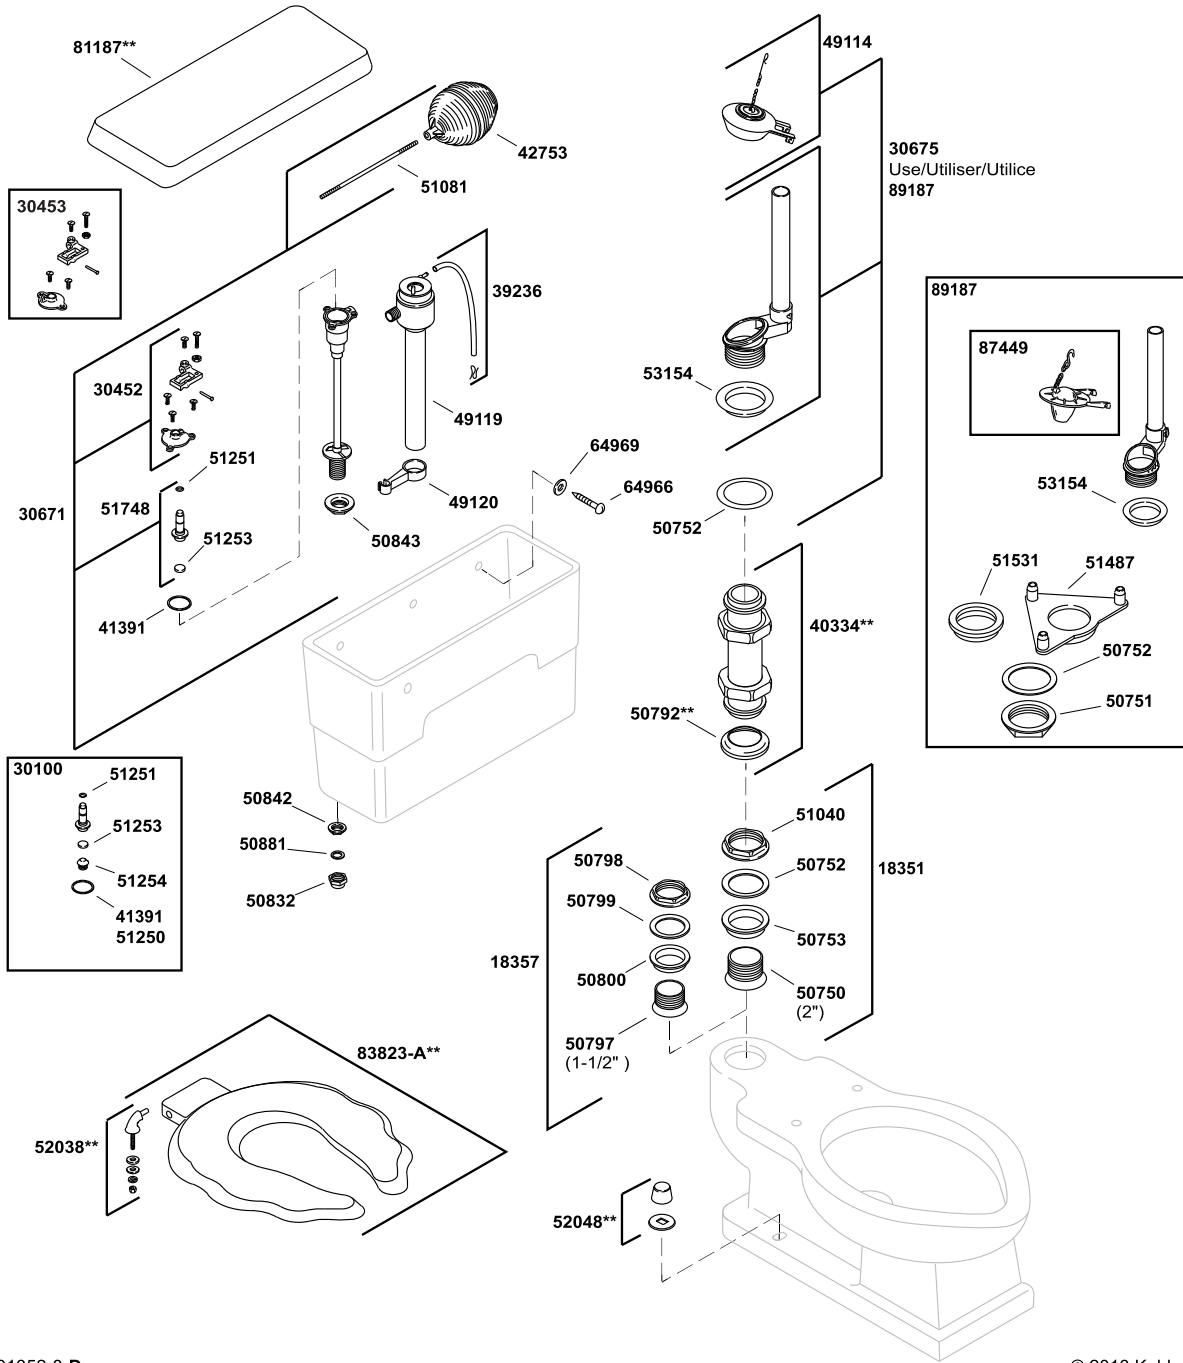

Primary™

elongated floor-mount flushometer bowl
K-96064-0

Primary™

elongated floor-mount flushometer bowl K-96064-0

1001352-8-D

© 2013 Kohler Co.