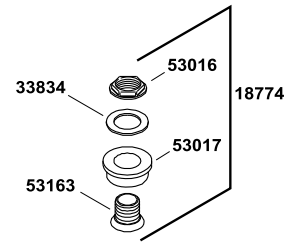

Primary™

elongated floor-mount flushometer bowl
K-96064-0

Primary™

elongated floor-mount flushometer bowl K-96064-0

1001352-8-D

© 2013 Kohler Co.