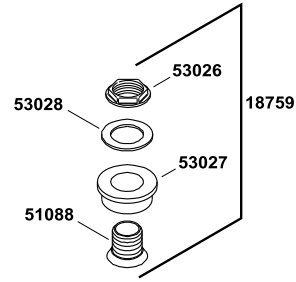

Primary™

elongated floor-mount flushometer bowl
K-96064-0

Primary™

elongated floor-mount flushometer bowl K-96064-0

1001352-8-D

© 2013 Kohler Co.