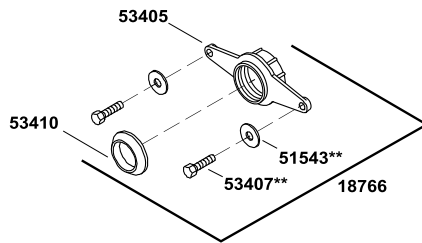

Primary™

elongated floor-mount flushometer bowl
K-96064-0

Primary™

elongated floor-mount flushometer bowl K-96064-0

1001352-8-D

© 2013 Kohler Co.