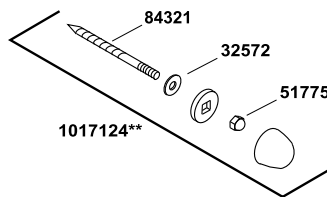

Primary™

elongated floor-mount flushometer bowl
K-96064-0

Primary™

elongated floor-mount flushometer bowl K-96064-0

1001352-8-D

© 2013 Kohler Co.