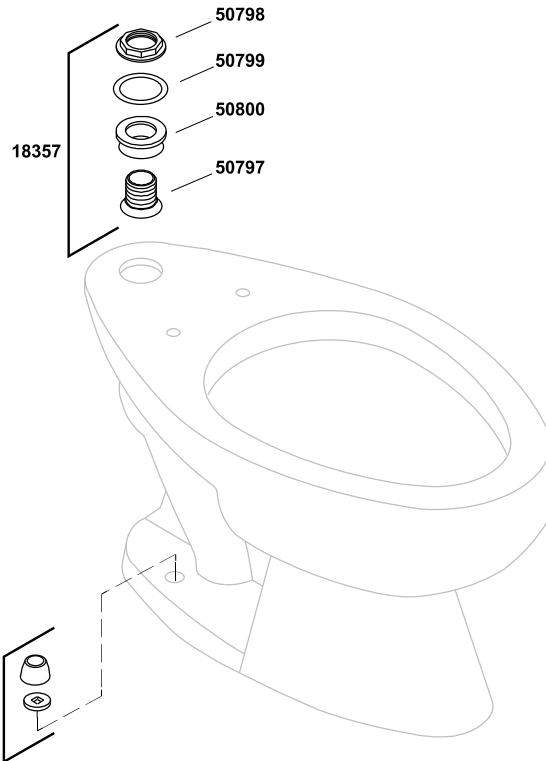

Highcliff™

Ultra ADA-height flushometer bowl with top spud
K-96057-0

Highcliff™

Ultra ADA-height flushometer bowl with top spud
K-96057-0