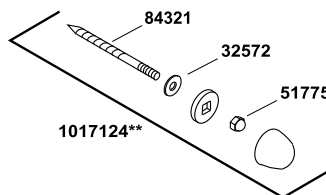

# Wellcomme™ Ultra

flushometer bowl with top spud  
K-96053-0

# Wellcomme™ Ultra

flushometer bowl with top spud  
K-96053-0

1001352-8-D

© 2013 Kohler Co.