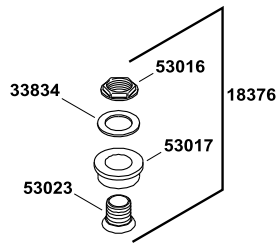

# Wellcomme™ Ultra

flushometer bowl with top spud  
K-96053-0

# Wellcomme™ Ultra

flushometer bowl with top spud  
K-96053-0

1001352-8-D

© 2013 Kohler Co.