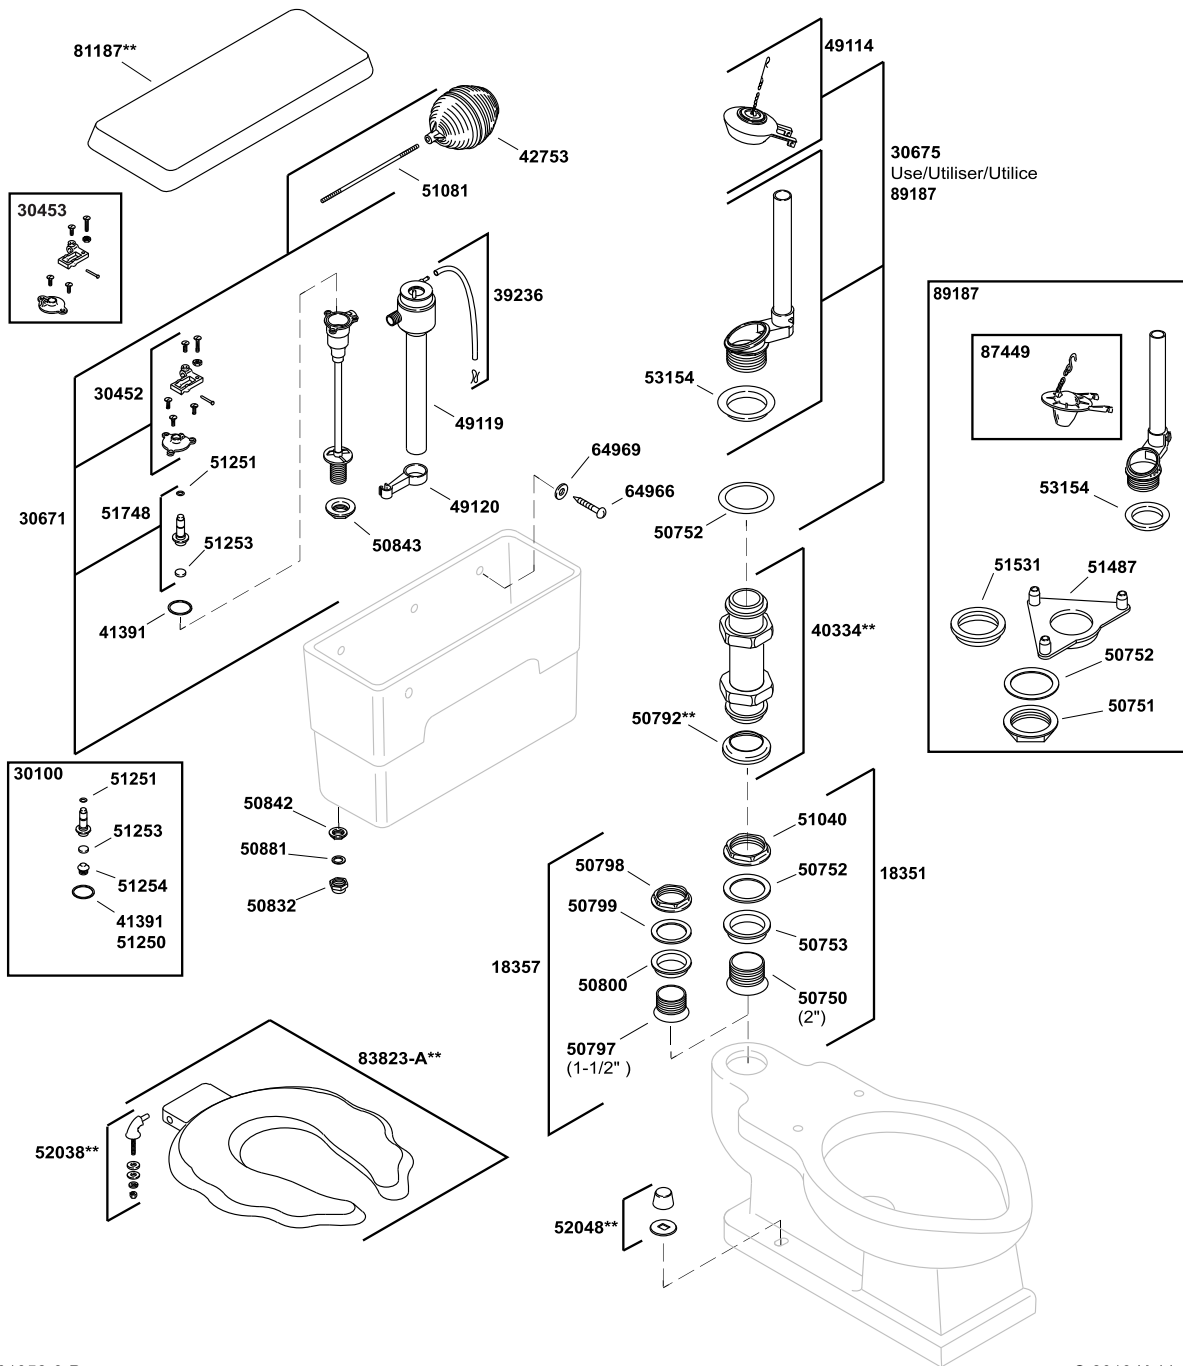

# Wellcomme™ Ultra

flushometer bowl with top spud  
K-96053-0

# Wellcomme™ Ultra

flushometer bowl with top spud  
K-96053-0

1001352-8-D

© 2013 Kohler Co.