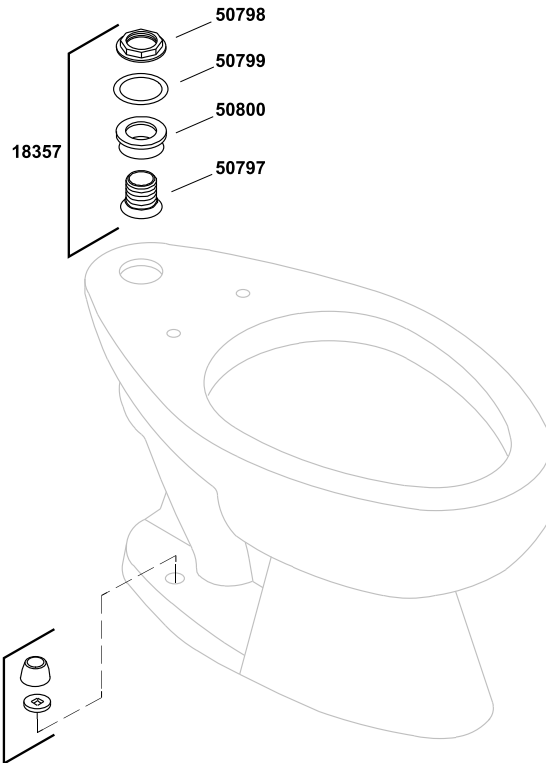

# Wellcomme™ Ultra

flushometer bowl with top spud  
K-96053-0

# Wellcomme™ Ultra

flushometer bowl with top spud  
K-96053-0

1001352-8-D

© 2013 Kohler Co.