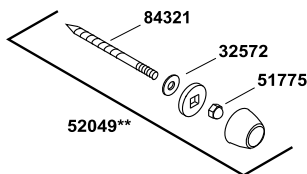

# Wellcomme™ Ultra

flushometer bowl with top spud  
K-96053-0

# Wellcomme™ Ultra

flushometer bowl with top spud  
K-96053-0

1001352-8-D

© 2013 Kohler Co.