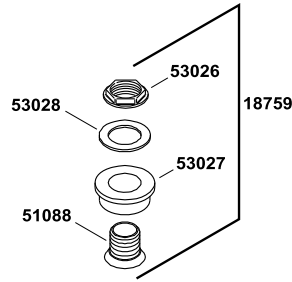

# Wellcomme™ Ultra

flushometer bowl with top spud  
K-96053-0

# Wellcomme™ Ultra

flushometer bowl with top spud  
K-96053-0

1001352-8-D

© 2013 Kohler Co.