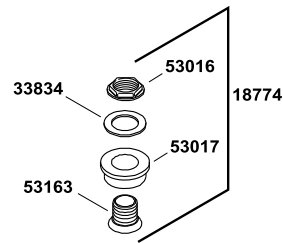

# Wellcomme™ Ultra

flushometer bowl with top spud  
K-96053-0

# Wellcomme™ Ultra

flushometer bowl with top spud  
K-96053-0

1001352-8-D

© 2013 Kohler Co.