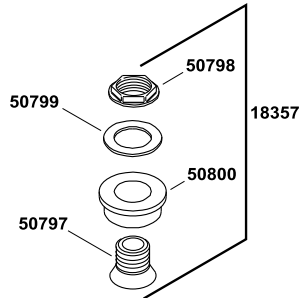

# Wellcomme™ Ultra

flushometer bowl with top spud  
K-96053-0

# Wellcomme™ Ultra

flushometer bowl with top spud  
K-96053-0

1001352-8-D

© 2013 Kohler Co.