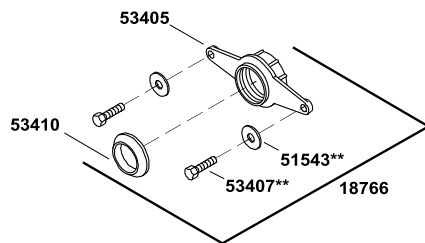

# Wellcomme™ Ultra

flushometer bowl with top spud  
K-96053-0

# Wellcomme™ Ultra

flushometer bowl with top spud  
K-96053-0

1001352-8-D

© 2013 Kohler Co.