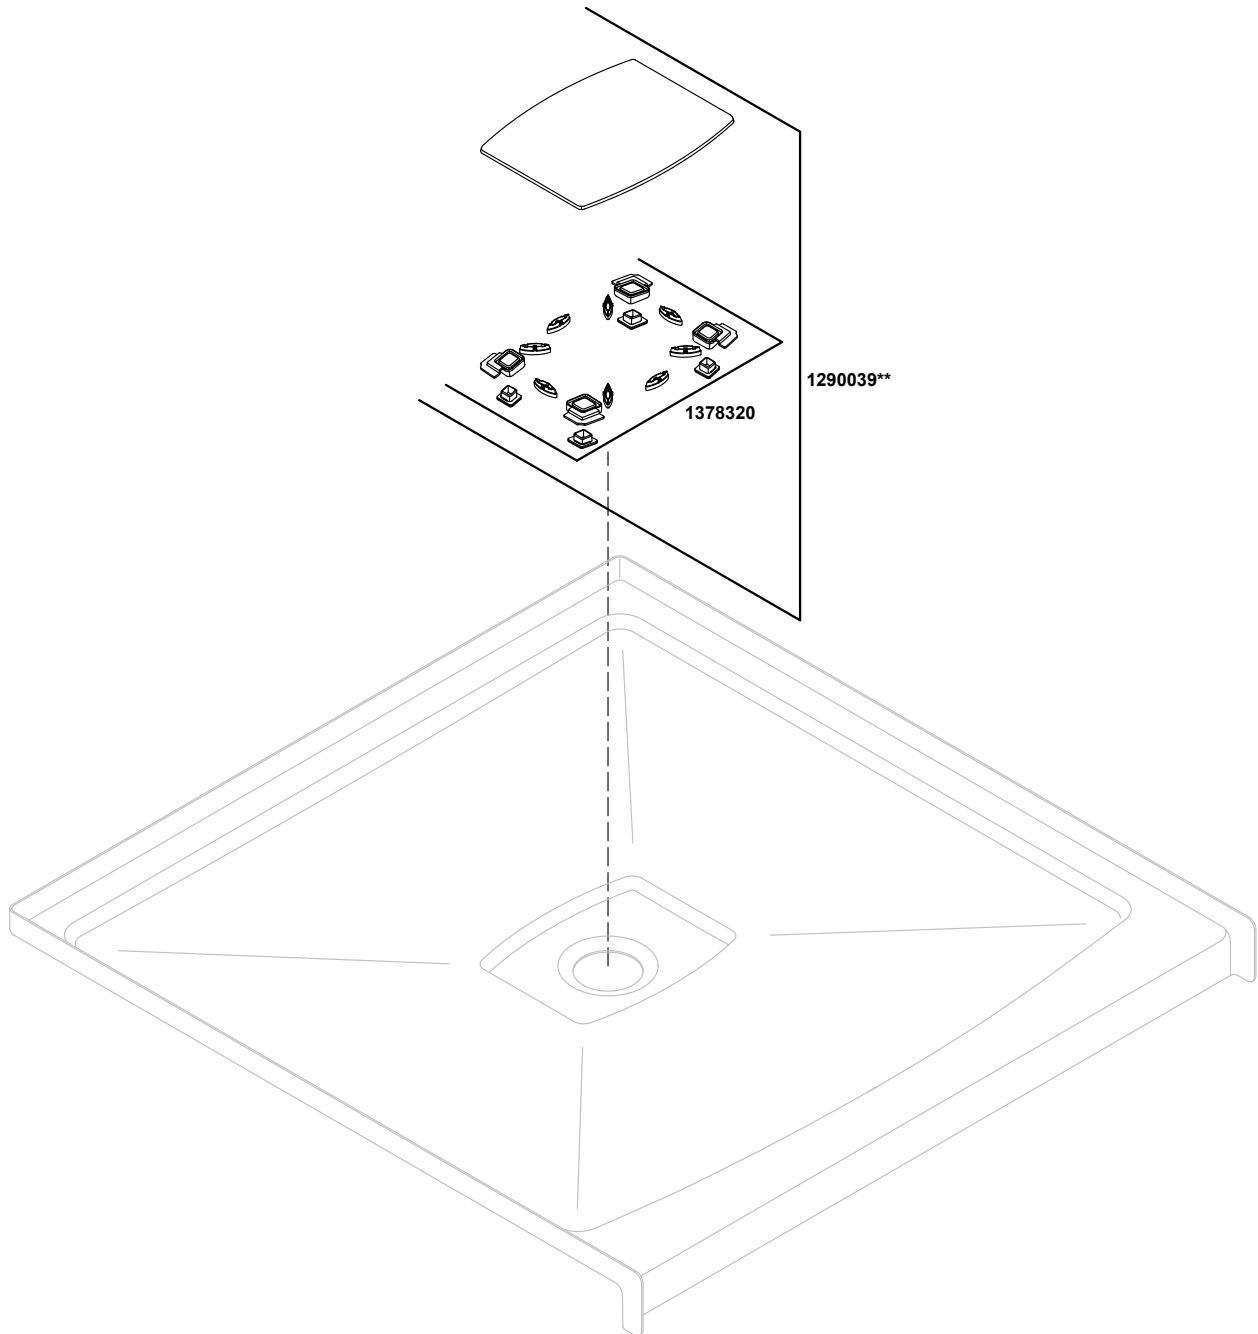

# Archer®

36" x 36" single threshold center drain shower base with removable  
K-9396-0

1068114-8-D

©2019 Kohler Co.