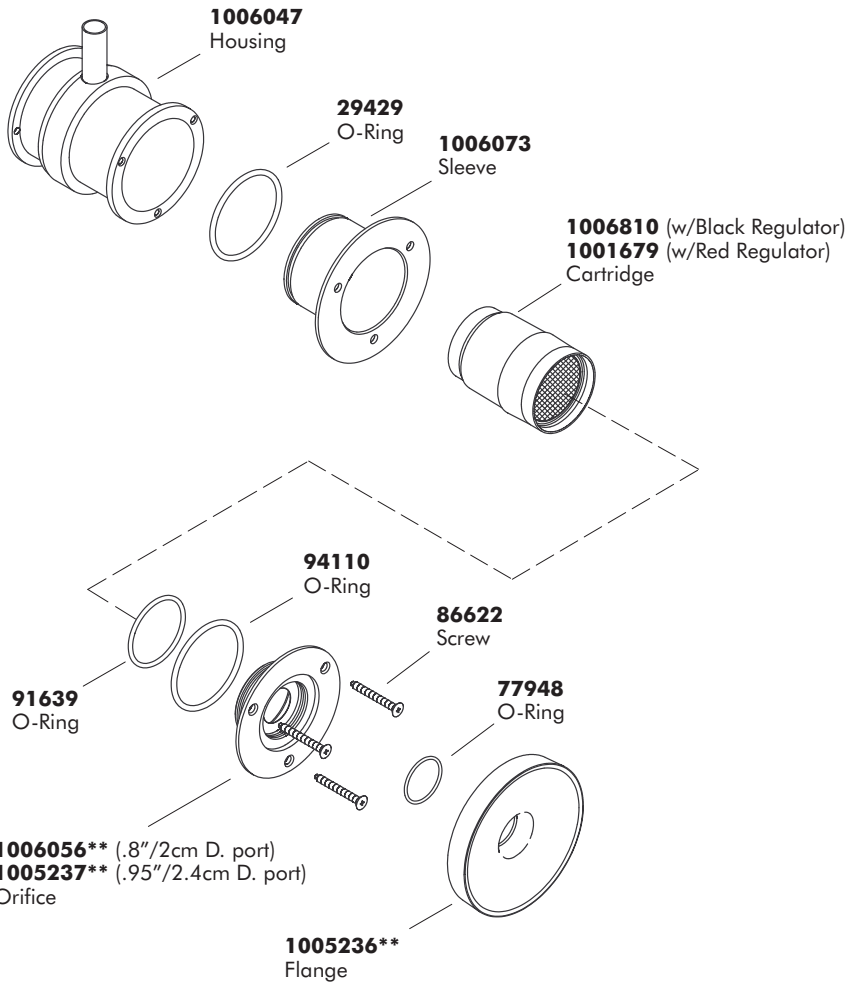

SERVICE PARTS

G U I D E

LAMINAR
FLOW BATH SPOUT
AND DRIP TRAY
ACCESSORY

For model numbers, see last page.

THE BOLD LOOK
OF **KOHLER**®

****Finish/color code must be specified when ordering.**

****Finish/color code must be specified when ordering.**

Mexico faucets and fittings have an **M** after the first sequence of numbers (such as K-922**M**).

CALL US FOR HELP

Questions? Problems? For additional assistance, call our Customer Service Department for direct help. You may also contact us at our web site listed below.