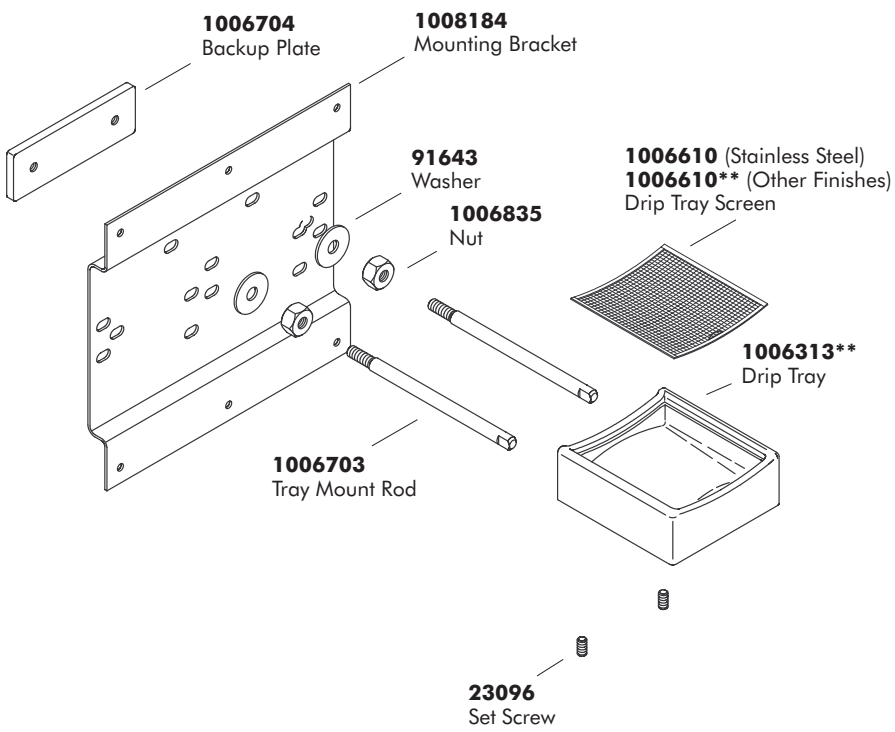

SERVICE PARTS

G U I D E

LAMINAR
FLOW BATH SPOUT
AND DRIP TRAY
ACCESSORY

For model numbers, see last page.

THE BOLD LOOK
OF **KOHLER**®

****Finish/color code must be specified when ordering.**

****Finish/color code must be specified when ordering.**

Mexico faucets and fittings have an **M** after the first sequence of numbers (such as K-922**M**).

CALL US FOR HELP

Questions? Problems? For additional assistance, call our Customer Service Department for direct help. You may also contact us at our web site listed below.