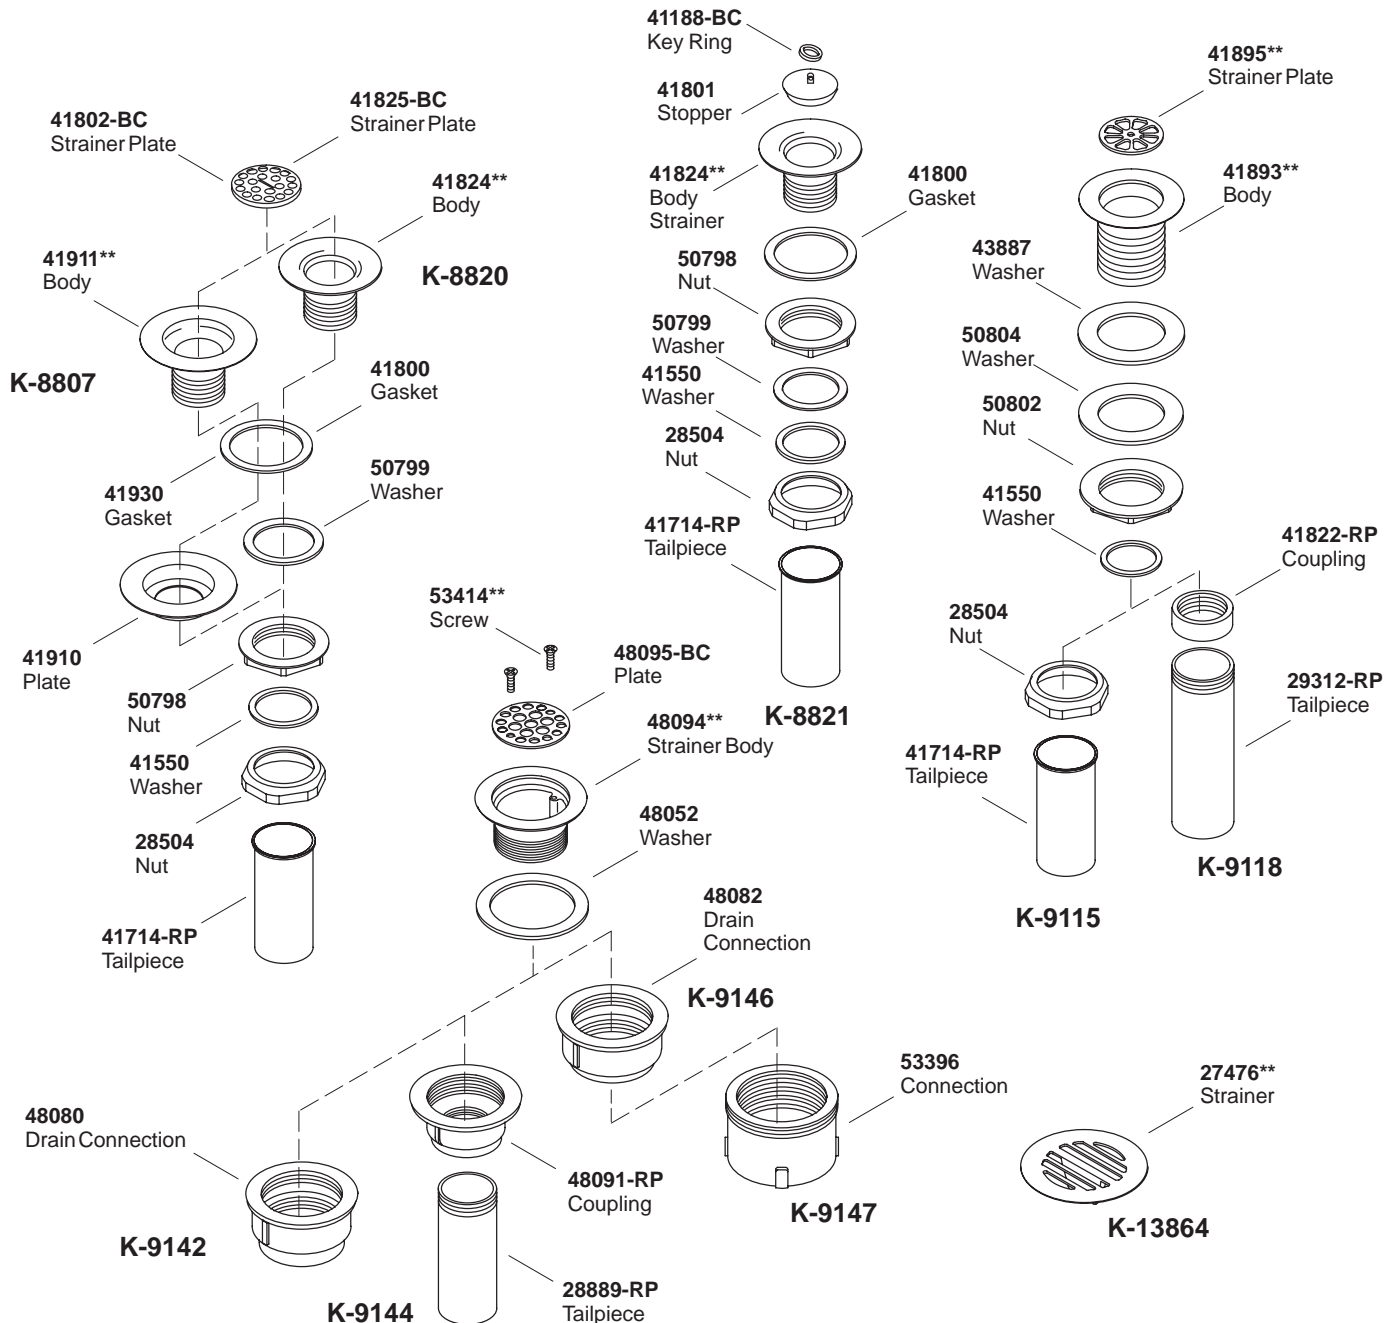

KOHLER[®] SERVICE PARTS

SINK STRAINERS

K#	
K-8807-**-AA	For 3-1/2" or 4" outlets
K-8820-**-AA	For 2" outlets
K-8821-**-AA	For 2" outlets with stopper
K-9115-**-AA	1-1/2" sink strainer
K-9118-**-AA	2" sink strainer

K#	
K-9142-**-AA	For 2" tapped service sinks
K-9144-**-AA	For service sinks up to 1" thick
K-9146-**-AA	For 3" tapped service sinks
K-9147-**-AA	For 2" caulk connection sinks
K-13864-**-AA	Cast brass loose sink strainer

**Finish/color code must be specified when ordering.