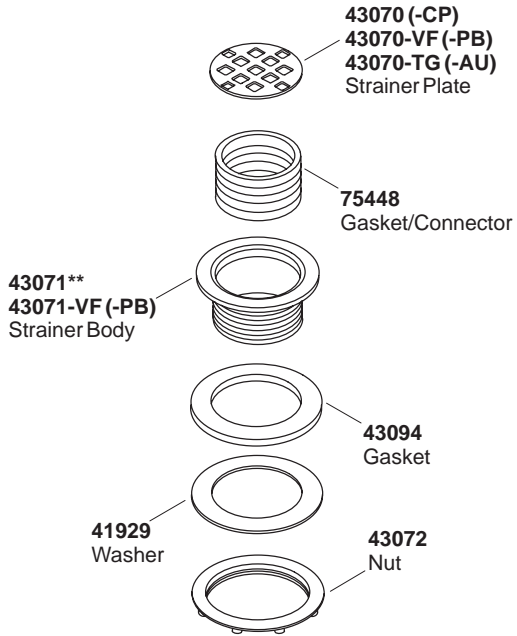

KOHLER®
SERVICE PARTS

SHOWER DRAIN

K#
K-9132-**-DB

****Finish/color code must be specified when ordering.**

116708-8-AA (-)