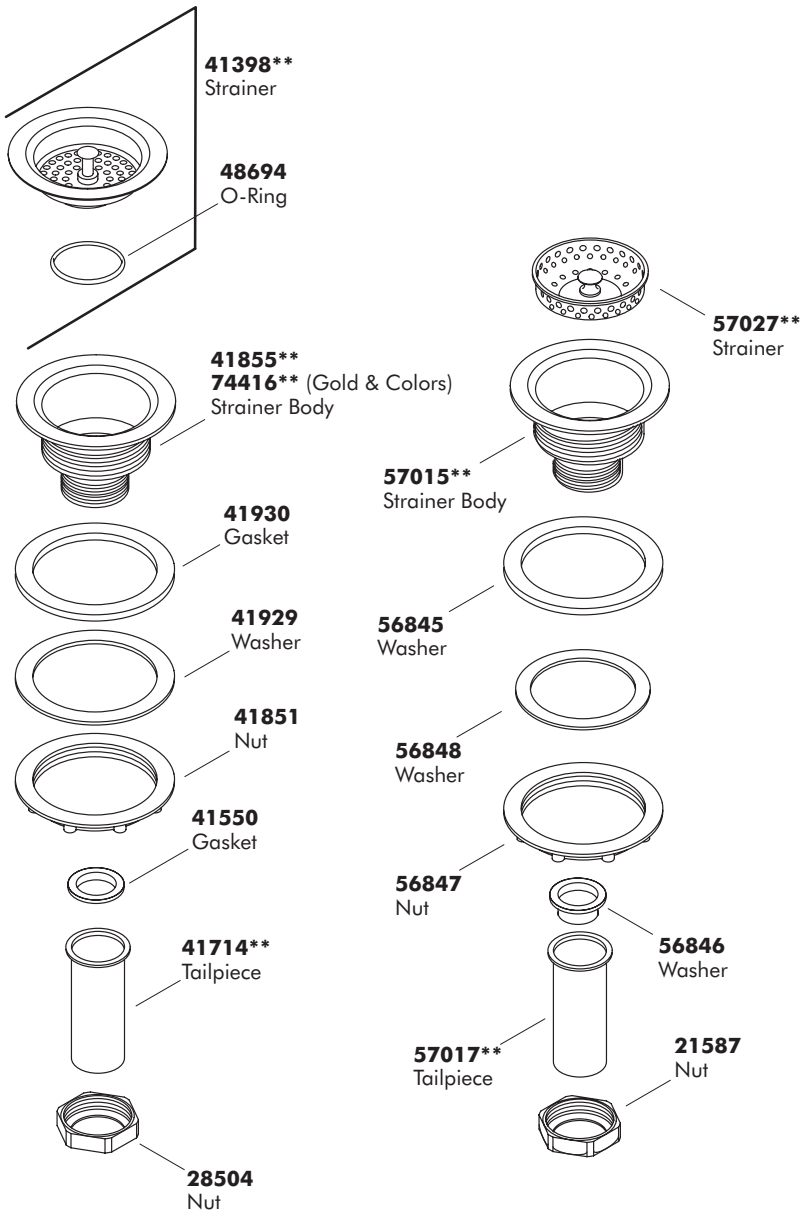

SERVICE PARTS

G U I D E

DUOSTRAINER®
SINK STRAINERS

THE BOLD LOOK
OF **KOHLER**®

****Finish/color code must be specified when ordering.**

Thank you for specifying genuine Kohler service parts.

CALL US FOR HELP