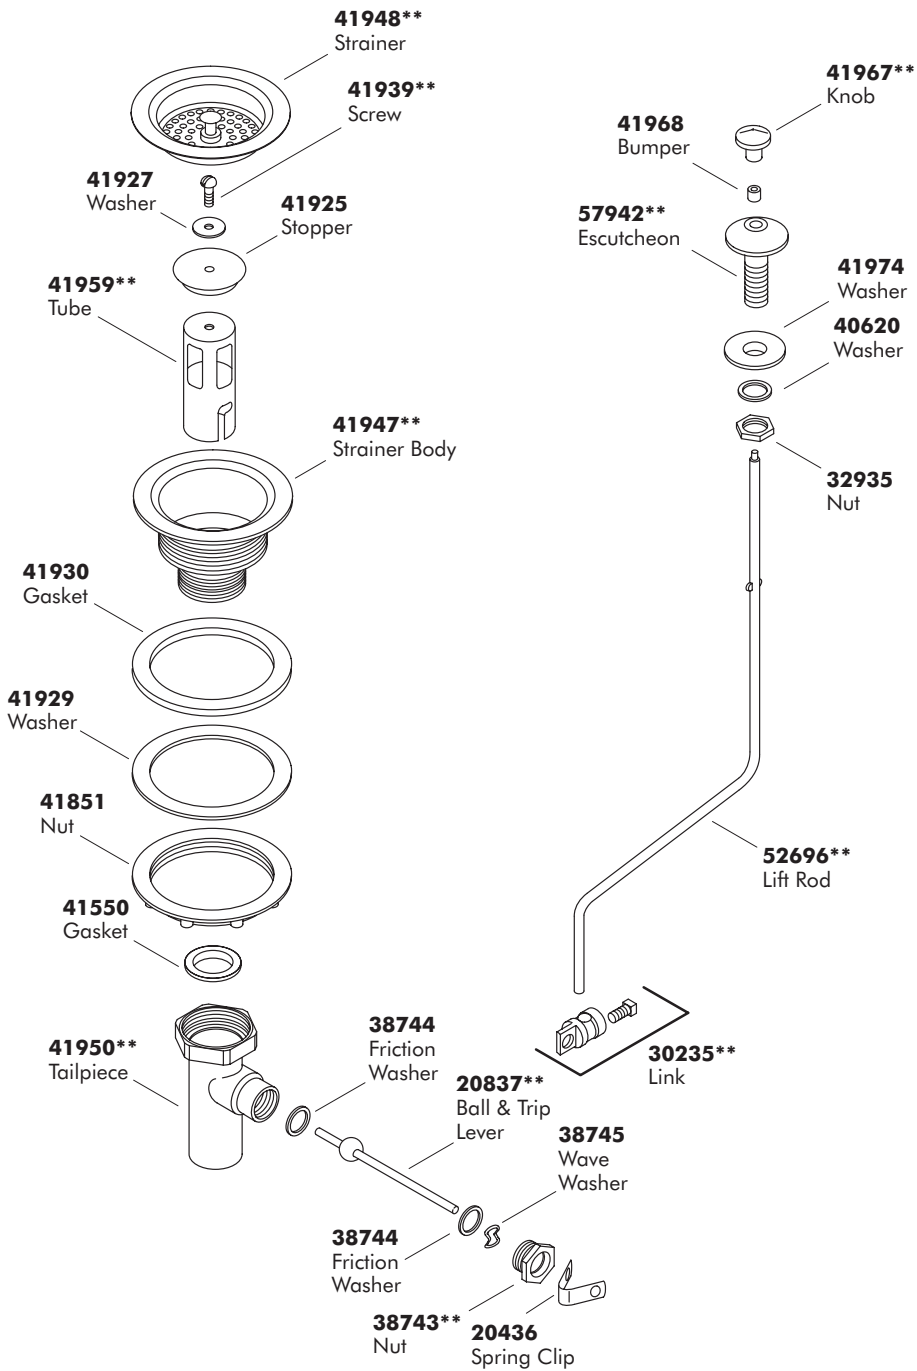

SERVICE PARTS

G U I D E

DUOSTRAINER®
SINK STRAINERS

THE BOLD LOOK
OF **KOHLER**®

****Finish/color code must be specified when ordering.**

Thank you for specifying genuine Kohler service parts.

CALL US FOR HELP