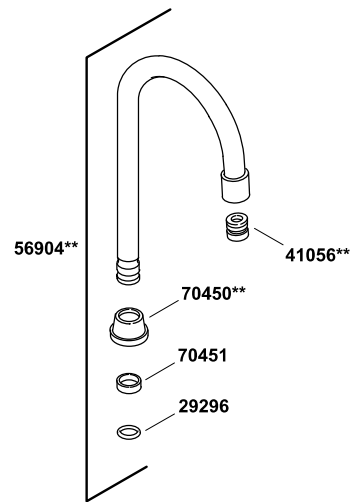

Essex®

Single-hole bar sink faucet with wristblade handles
K-8761-CP

Essex®

Single-hole bar sink faucet with wristblade handles K-8761-CP

Essex®

Single-hole bar sink faucet with wristblade handles
K-8761-CP

Essex®

Single-hole bar sink faucet with wristblade handles
K-8761-CP

87823-8-AG

© 2014 Kohler Co.