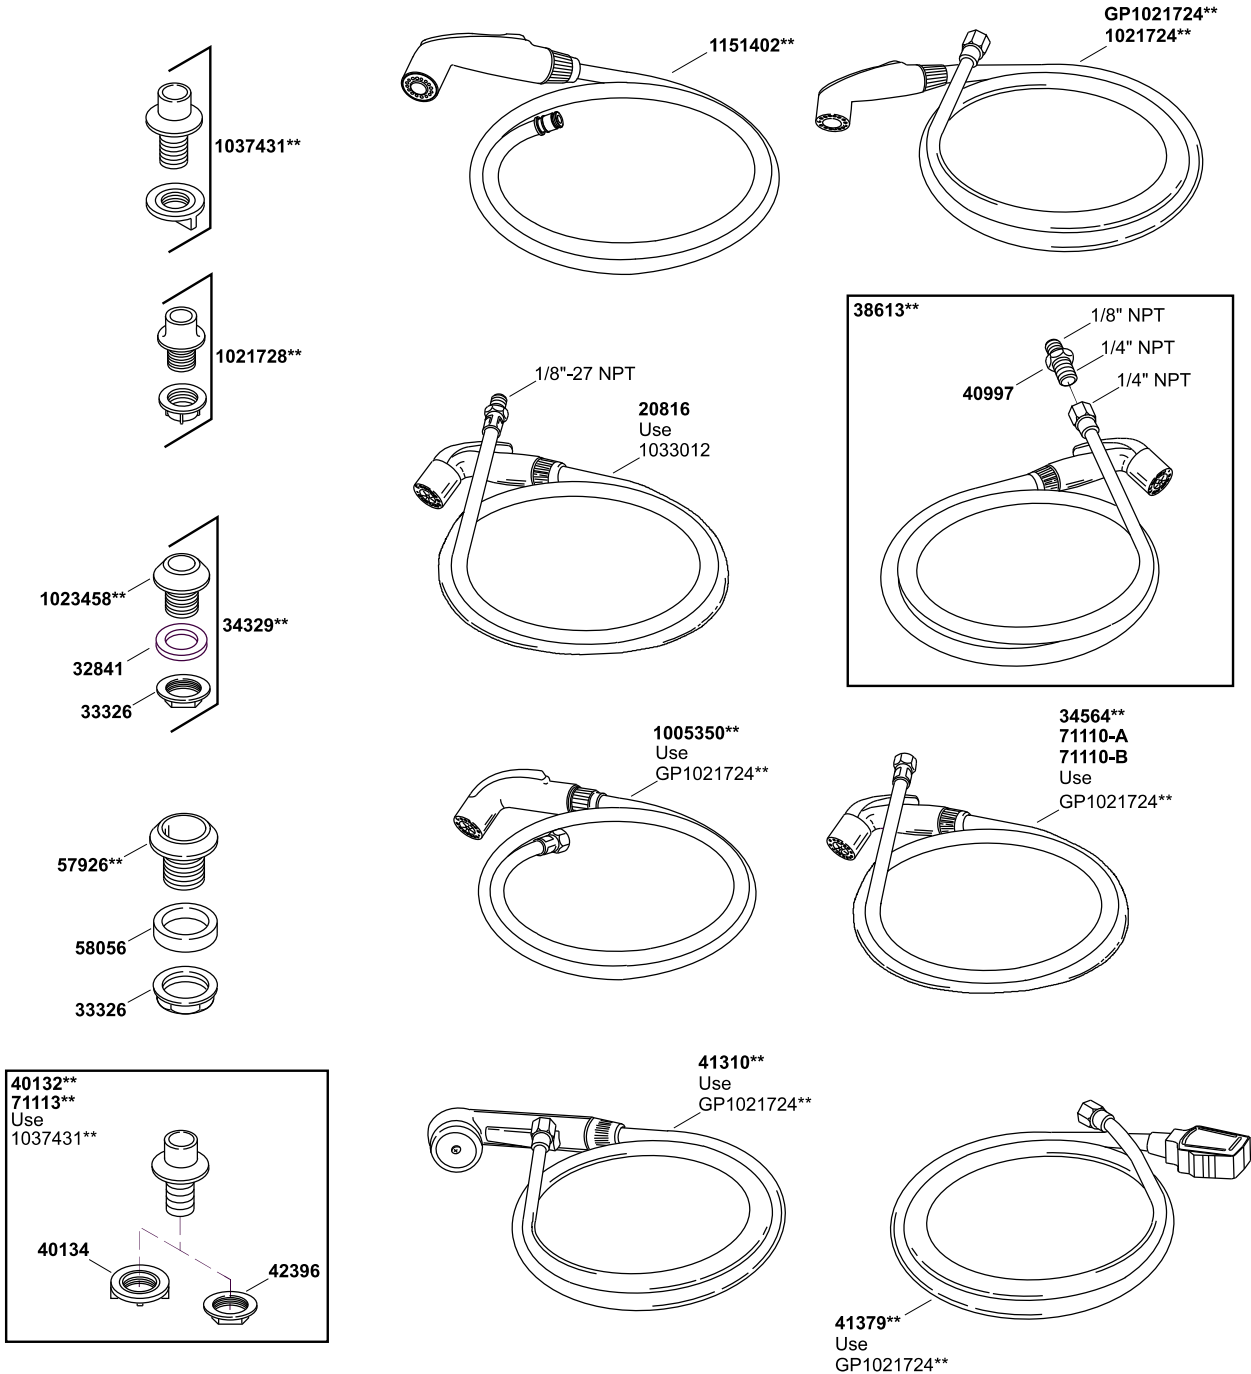

Essex®

Single-hole bar sink faucet with wristblade handles
K-8761-CP

Essex®

Single-hole bar sink faucet with wristblade handles K-8761-CP

Essex®

Single-hole bar sink faucet with wristblade handles
K-8761-CP

Essex®

Single-hole bar sink faucet with wristblade handles
K-8761-CP

87823-8-AG

© 2014 Kohler Co.