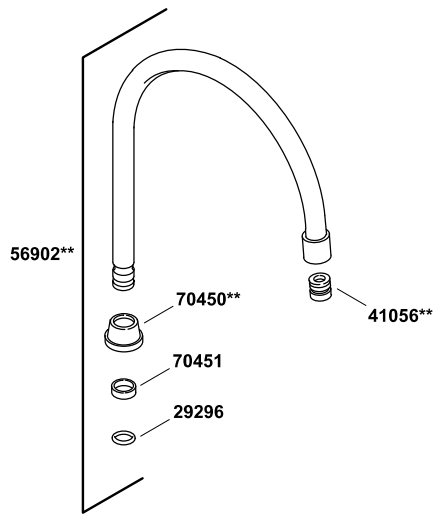

Essex®

Single-hole bar sink faucet with wristblade handles
K-8761-CP

Essex®

Single-hole bar sink faucet with wristblade handles K-8761-CP

Essex®

Single-hole bar sink faucet with wristblade handles
K-8761-CP

Essex®

Single-hole bar sink faucet with wristblade handles
K-8761-CP

87823-8-AG

© 2014 Kohler Co.