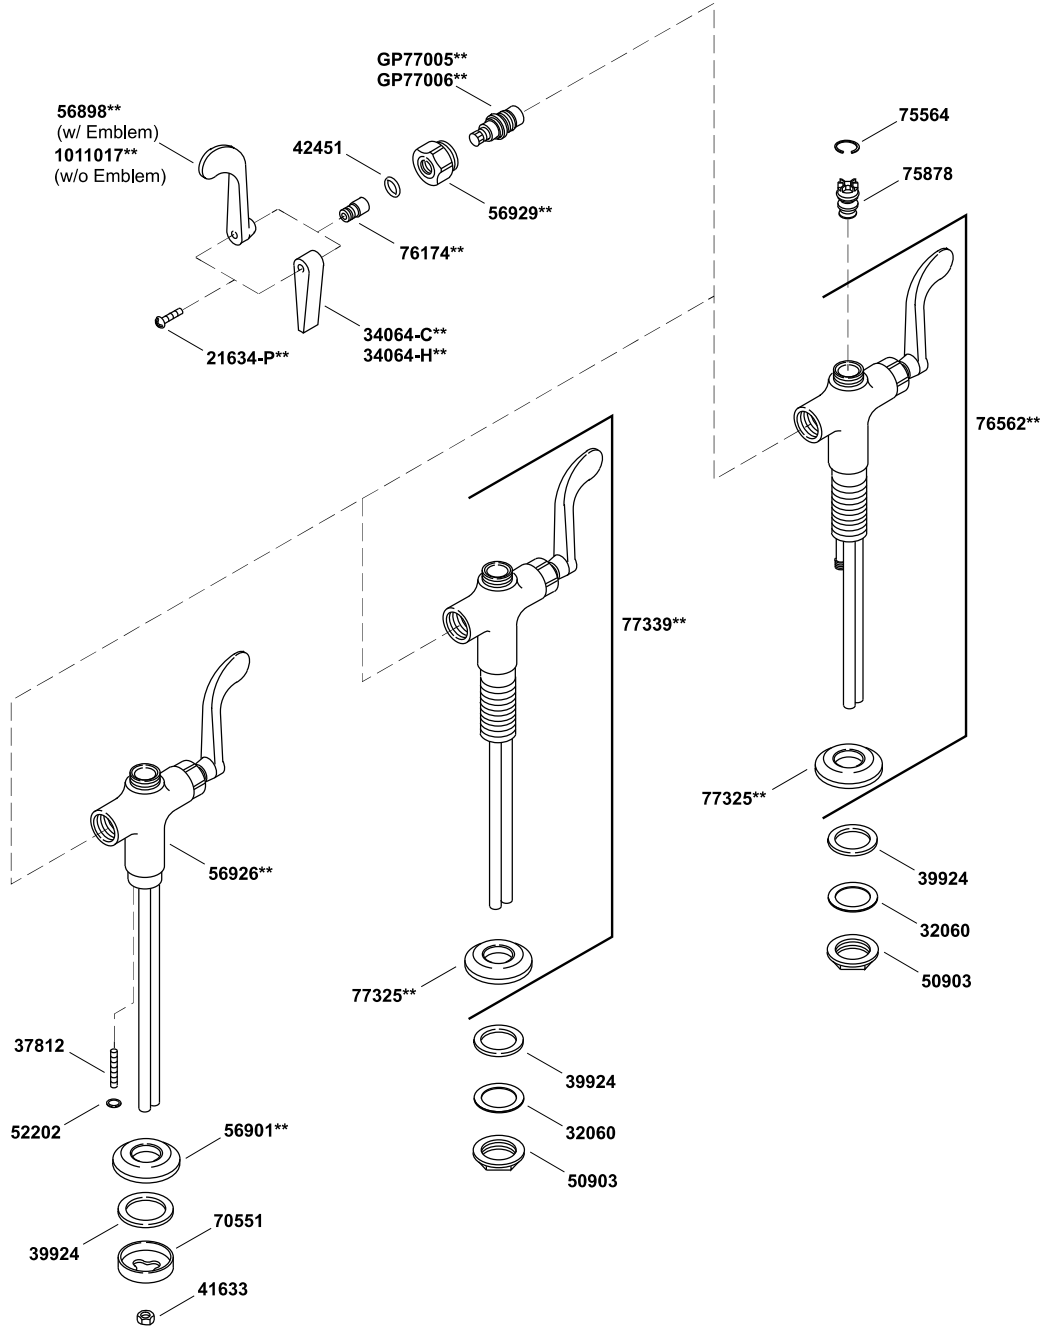

Essex®

Single-hole bar sink faucet with wristblade handles
K-8761-CP

Essex®

Single-hole bar sink faucet with wristblade handles K-8761-CP

Essex®

Single-hole bar sink faucet with wristblade handles
K-8761-CP

Essex®

Single-hole bar sink faucet with wristblade handles
K-8761-CP

87823-8-AG

© 2014 Kohler Co.