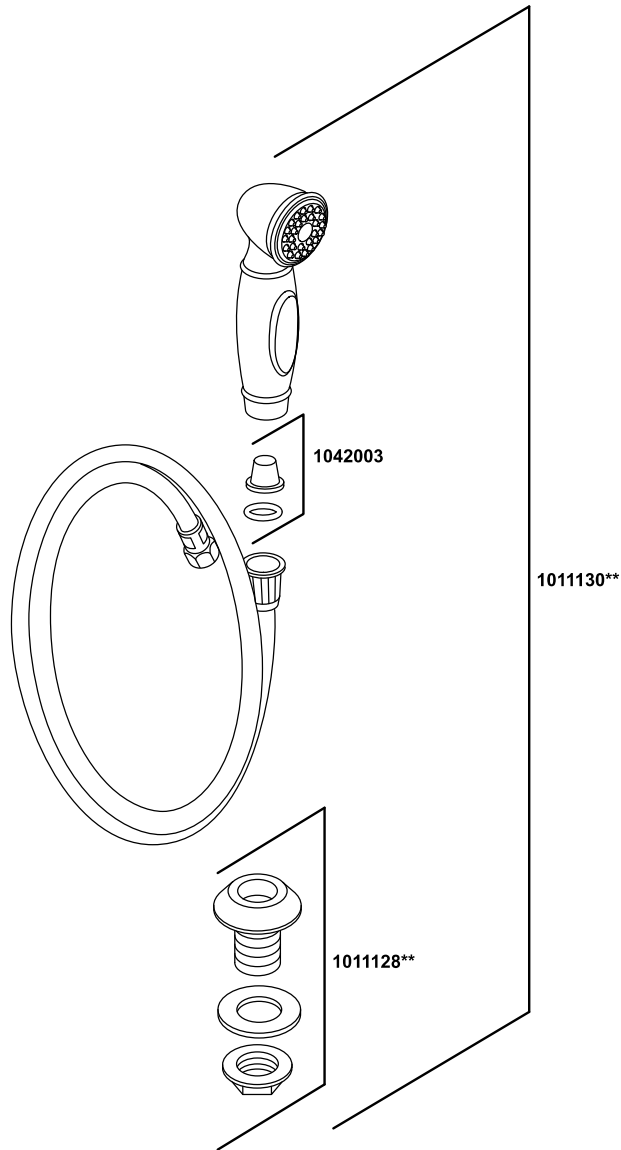

Essex®

Single-hole bar sink faucet with wristblade handles
K-8761-CP

Essex®

Single-hole bar sink faucet with wristblade handles K-8761-CP

Essex®

Single-hole bar sink faucet with wristblade handles
K-8761-CP

Essex®

Single-hole bar sink faucet with wristblade handles
K-8761-CP

87823-8-AG

© 2014 Kohler Co.