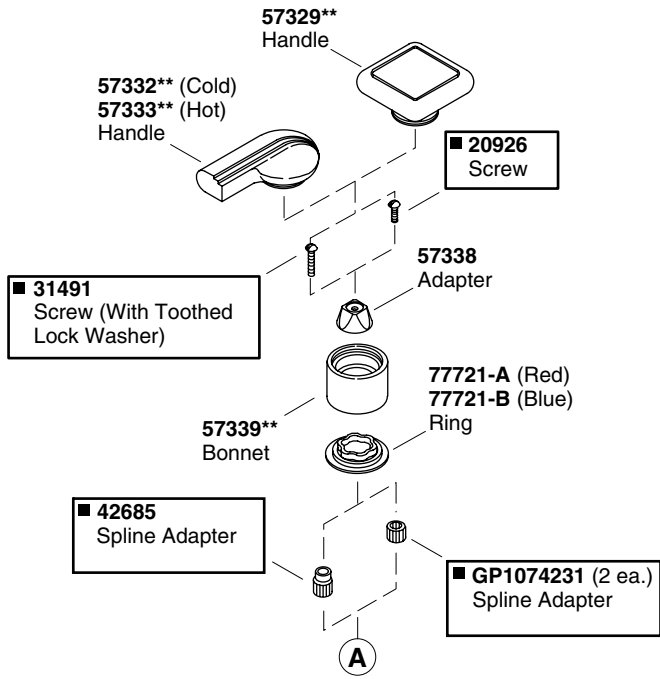

**A**

**GP77006\*\***(Counterclockwise Close)  
**GP77005\*\***(Clockwise Close)  
Valve

**42688\*\***  
Lift Knob

**42690\*\***  
Lift Rod

**77206\*\***  
Spout

**43118**  
Washer  
**1103116**  
Insert

**34274**  
Washer

**1103469\*\***  
Aerator Kit

**32751**  
Coupling Nut

**40080**  
Nut

**\*\*Finish/color code must be specified when ordering.**

**Service Parts**

■ **79634**  
Hardware Kit Consists of:  
**20926 (2 ea.), 31491 (2 ea.),**  
**42685 (2 ea.), 78125 (2 ea.)**

**\*\*Finish/color code must be specified when ordering.**

■ **79633**  
 Hardware Kit Consists of:  
**31491 (2 ea.), 55431 (2 ea.),**  
**42682 (2 ea.), 42685 (2 ea.)**

**\*\*Finish/color code must be specified when ordering.**

**1035351\*\*** (Metal stopper fins without overflow)  
**1035350\*\*** (Metal stopper fins with overflow)  
**1037023\*\*** (Plastic stopper fins with overflow)  
 Drain

**\*\*Finish/color code must be specified when ordering.**