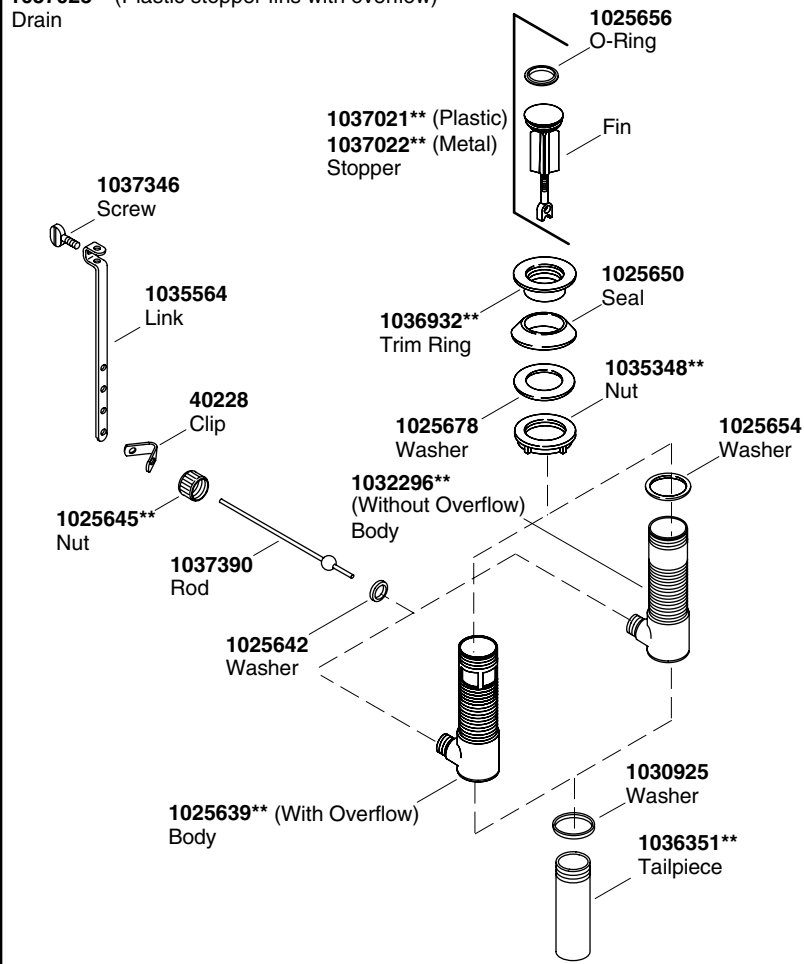

**A**

**GP77006\*\***(Counterclockwise Close)  
**GP77005\*\***(Clockwise Close)  
Valve

**42688\*\***  
Lift Knob

**42690\*\***  
Lift Rod

**77206\*\***  
Spout

**43118**  
Washer  
**1103116**  
Insert

**34274**  
Washer

**1103469\*\***  
Aerator Kit

**32751**  
Coupling Nut

**40080**  
Nut

**\*\*Finish/color code must be specified when ordering.**

**Service Parts**

■ **79634**  
Hardware Kit Consists of:  
**20926 (2 ea.), 31491 (2 ea.),**  
**42685 (2 ea.), 78125 (2 ea.)**

**\*\*Finish/color code must be specified when ordering.**

■ **79633**  
 Hardware Kit Consists of:  
**31491 (2 ea.), 55431 (2 ea.),**  
**42682 (2 ea.), 42685 (2 ea.)**

**\*\*Finish/color code must be specified when ordering.**

**1035351\*\*** (Metal stopper fins without overflow)  
**1035350\*\*** (Metal stopper fins with overflow)  
**1037023\*\*** (Plastic stopper fins with overflow)  
 Drain

**\*\*Finish/color code must be specified when ordering.**