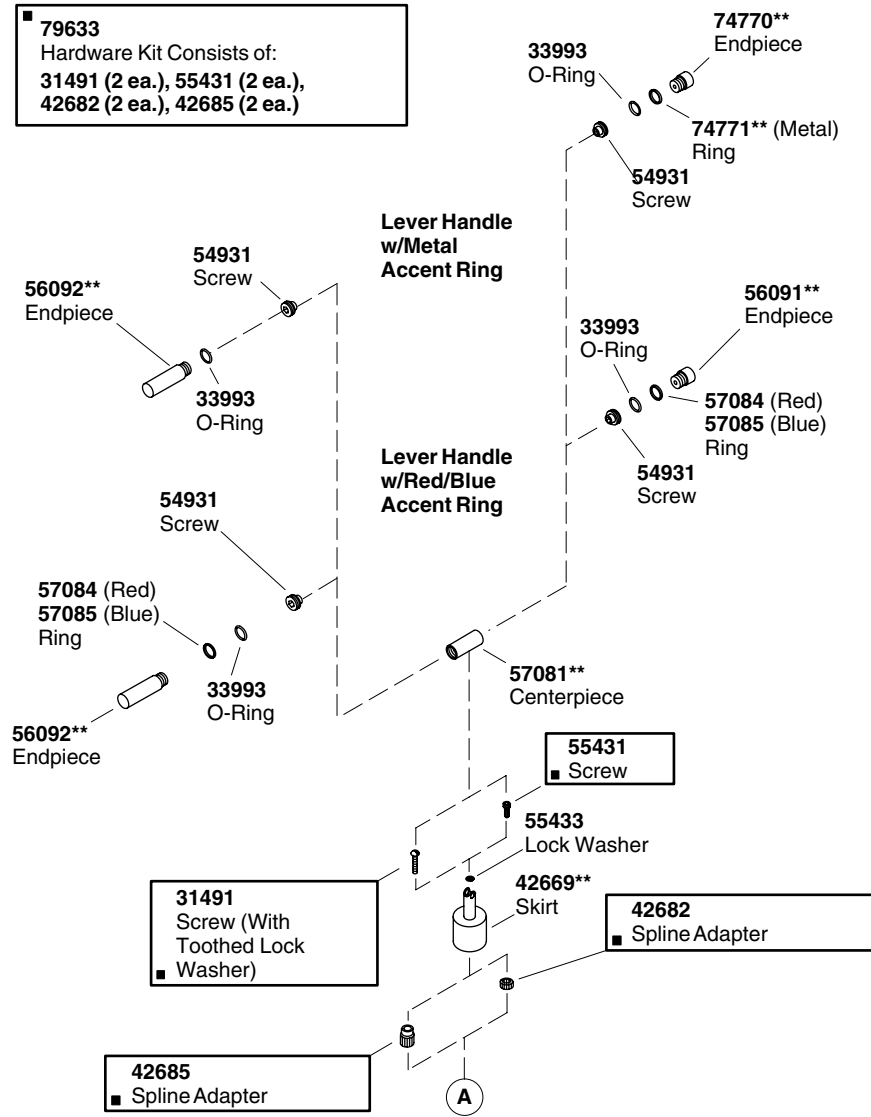

**A**

**GP77006\*\***(Counterclockwise Close)  
**GP77005\*\***(Clockwise Close)  
Valve

**42688\*\***  
Lift Knob

**42690\*\***  
Lift Rod

**77206\*\***  
Spout

**43118**  
Washer  
**1103116**  
Insert

**34274**  
Washer

**1103469\*\***  
Aerator Kit

**32751**  
Coupling Nut

**40080**  
Nut

**\*\*Finish/color code must be specified when ordering.**

**Service Parts**

■ **79634**  
Hardware Kit Consists of:  
**20926 (2 ea.), 31491 (2 ea.),**  
**42685 (2 ea.), 78125 (2 ea.)**

**\*\*Finish/color code must be specified when ordering.**

■ **79633**  
 Hardware Kit Consists of:  
**31491 (2 ea.), 55431 (2 ea.),**  
**42682 (2 ea.), 42685 (2 ea.)**

**\*\*Finish/color code must be specified when ordering.**

**1035351\*\*** (Metal stopper fins without overflow)  
**1035350\*\*** (Metal stopper fins with overflow)  
**1037023\*\*** (Plastic stopper fins with overflow)  
 Drain

**\*\*Finish/color code must be specified when ordering.**