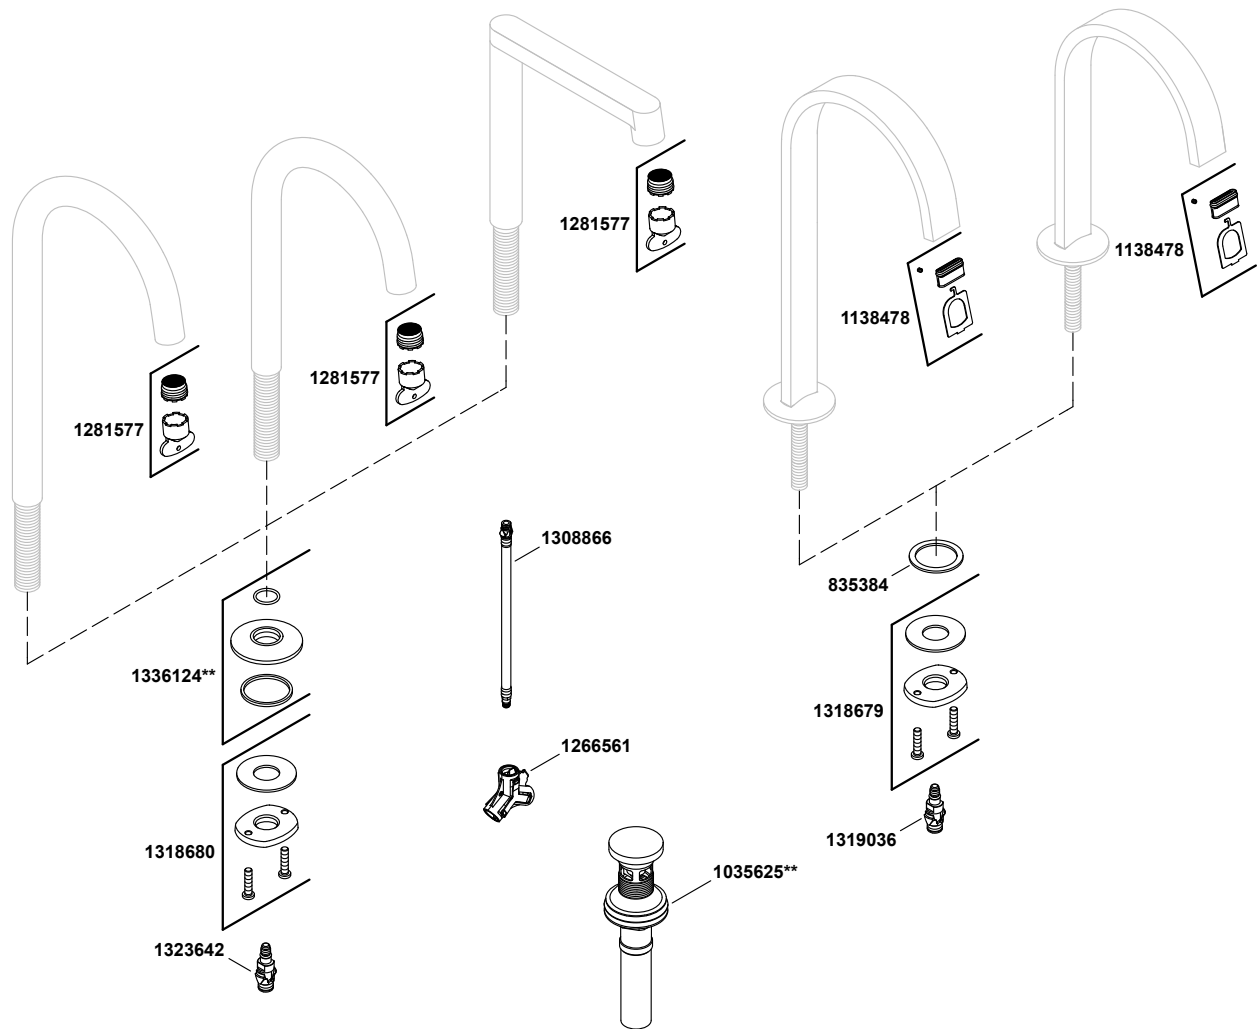

Components™

bathroom sink spout with Row design
K-77969-CP

Components™

bathroom sink spout with Row design
K-77969-CP