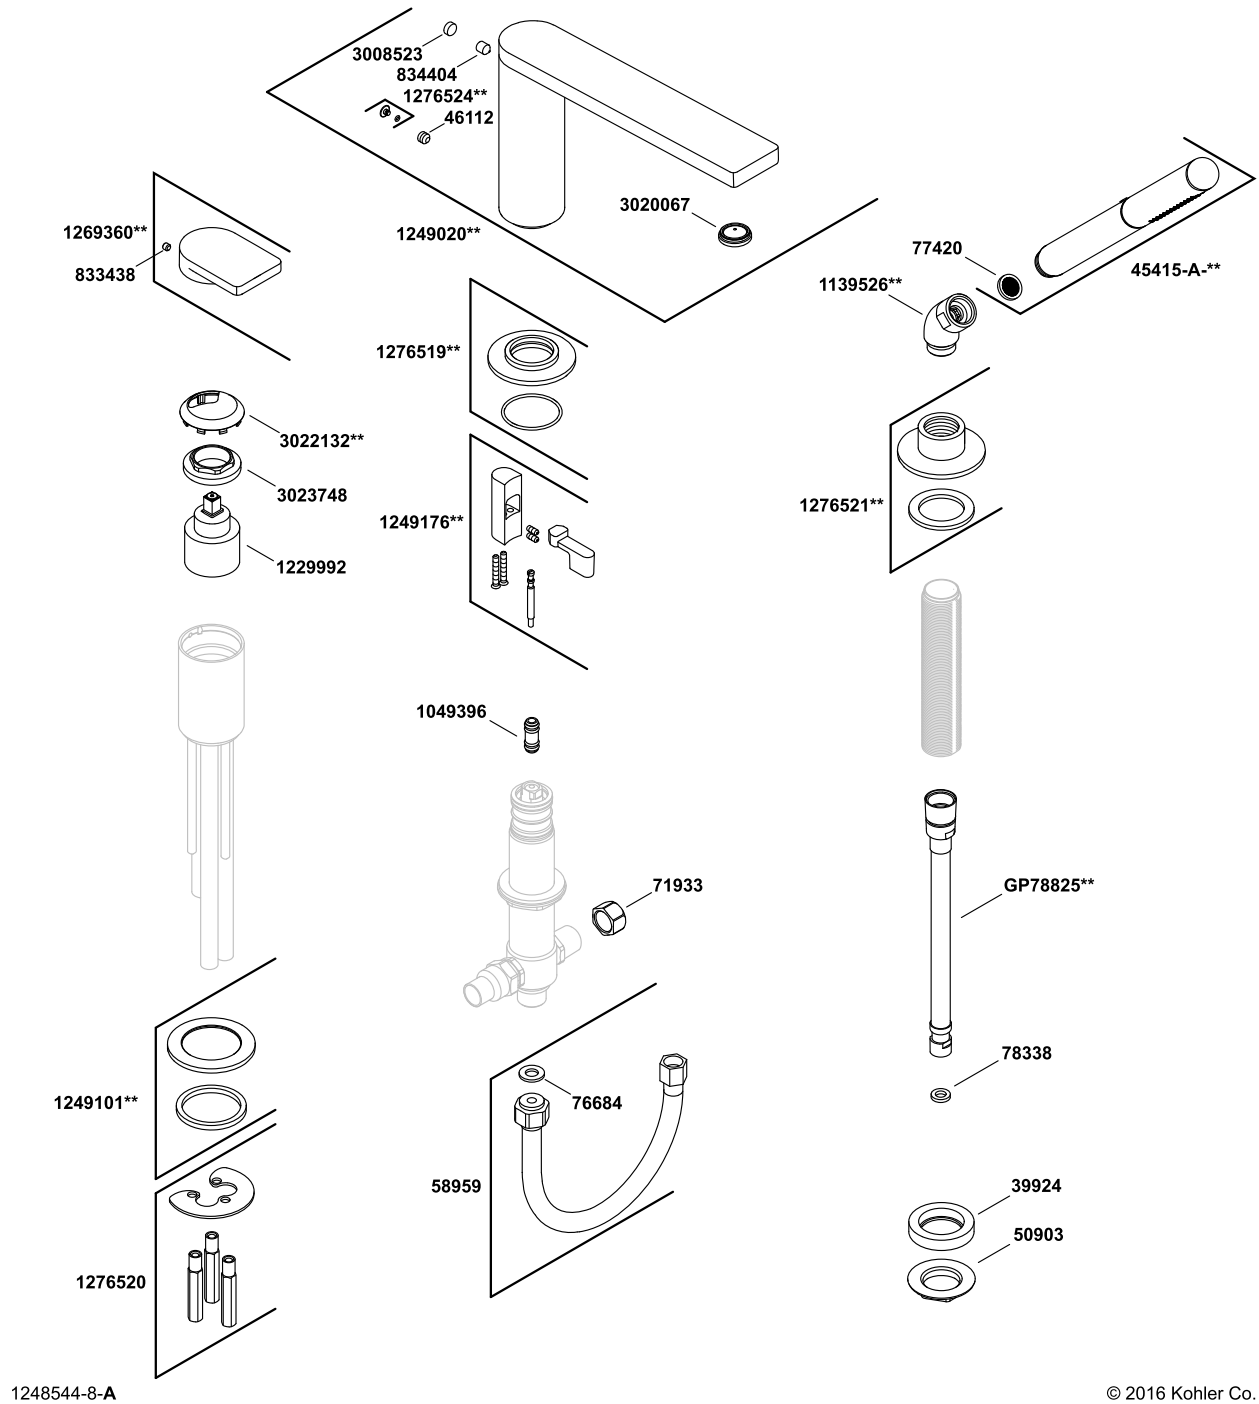

Composed®

single-handle deck-mount bath faucet with handshower
K-73078-4-CP

© 2016 Kohler Co.