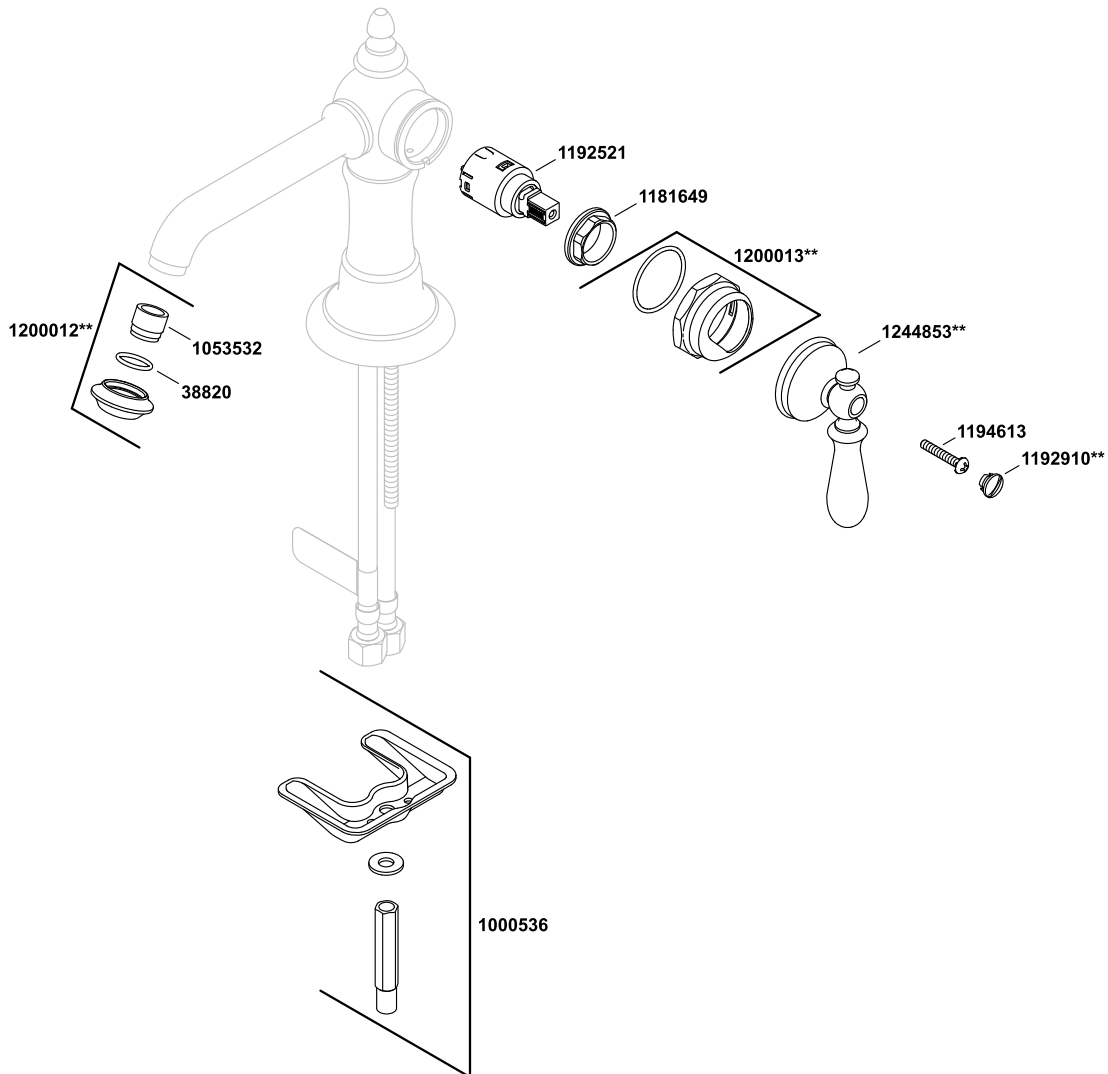

Artifacts®

Single-handle bathroom sink faucet
K-72762-9M-CP

Artifacts®

Single-handle bathroom sink faucet
K-72762-9M-CP

COMPLETE DRAIN OPTIONS

<p>1171917** Complete Drain, PLASTIC (Includes Stopper)</p> <p>1-7/32" (30 mm)</p> <p>1187879** Stopper Only</p> <p>Black Plastic Fins</p> <p>2-3/16" (55 mm)</p> <p>(Linkage not sold separate)</p>	<p>1035350** Complete Drain, METAL (Includes Stopper)</p> <p>1-9/16" (40 mm)</p> <p>1037022** Stopper Only</p> <p>Metal Fins</p> <p>2-1/8" (54 mm)</p> <p>B2100 Standard Linkage (Includes ball/rod assy)</p>	<p>1037023** METAL Drain, PLASTIC Stopper (Includes Stopper)</p> <p>1-9/16" (40 mm)</p> <p>GP1037021**(-CP Only) 1307021** Stopper Only</p> <p>Plastic Fins</p> <p>1043773 Standard Linkage (Includes ball/rod assy)</p> <p>2-1/8" (54 mm)</p>
--	--	--

Other Stoppers & Optional Drain Components

NOTE: Click on the drawing to view a colored photo for reference.

<p>1037021** 1036994** (BRZ only) 1-9/16" (40 mm)</p> <p>Grey Plastic Fins</p>	<p>99B3254 1-5/16" (33 mm)</p> <p>Off White Plastic Fins</p>	<p>78172** 1-7/16" (37 mm)</p> <p>Metal Fins White Plastic Stem</p>	<p>74412** 1-5/16" (33 mm)</p> <p>Off White Plastic Fins</p>	<p>40372 Longer, Adjustable Linkage For Center Drain Sinks</p>
<p>1241656** (-S, -BN only) 1-7/16" (37 mm)</p> <p>Black Plastic Fins</p>	<p>50591** 1-5/16" (33 mm)</p> <p>Off White Plastic Fins</p>	<p>58155** 1-5/16" (33 mm)</p> <p>Metal Fins</p>	<p>1037390 [7" (178 mm)] 1041840 [9" (229 mm)] Longer Rod For Center Drain Sinks</p>	<p>© 2017 Kohler Co.</p>