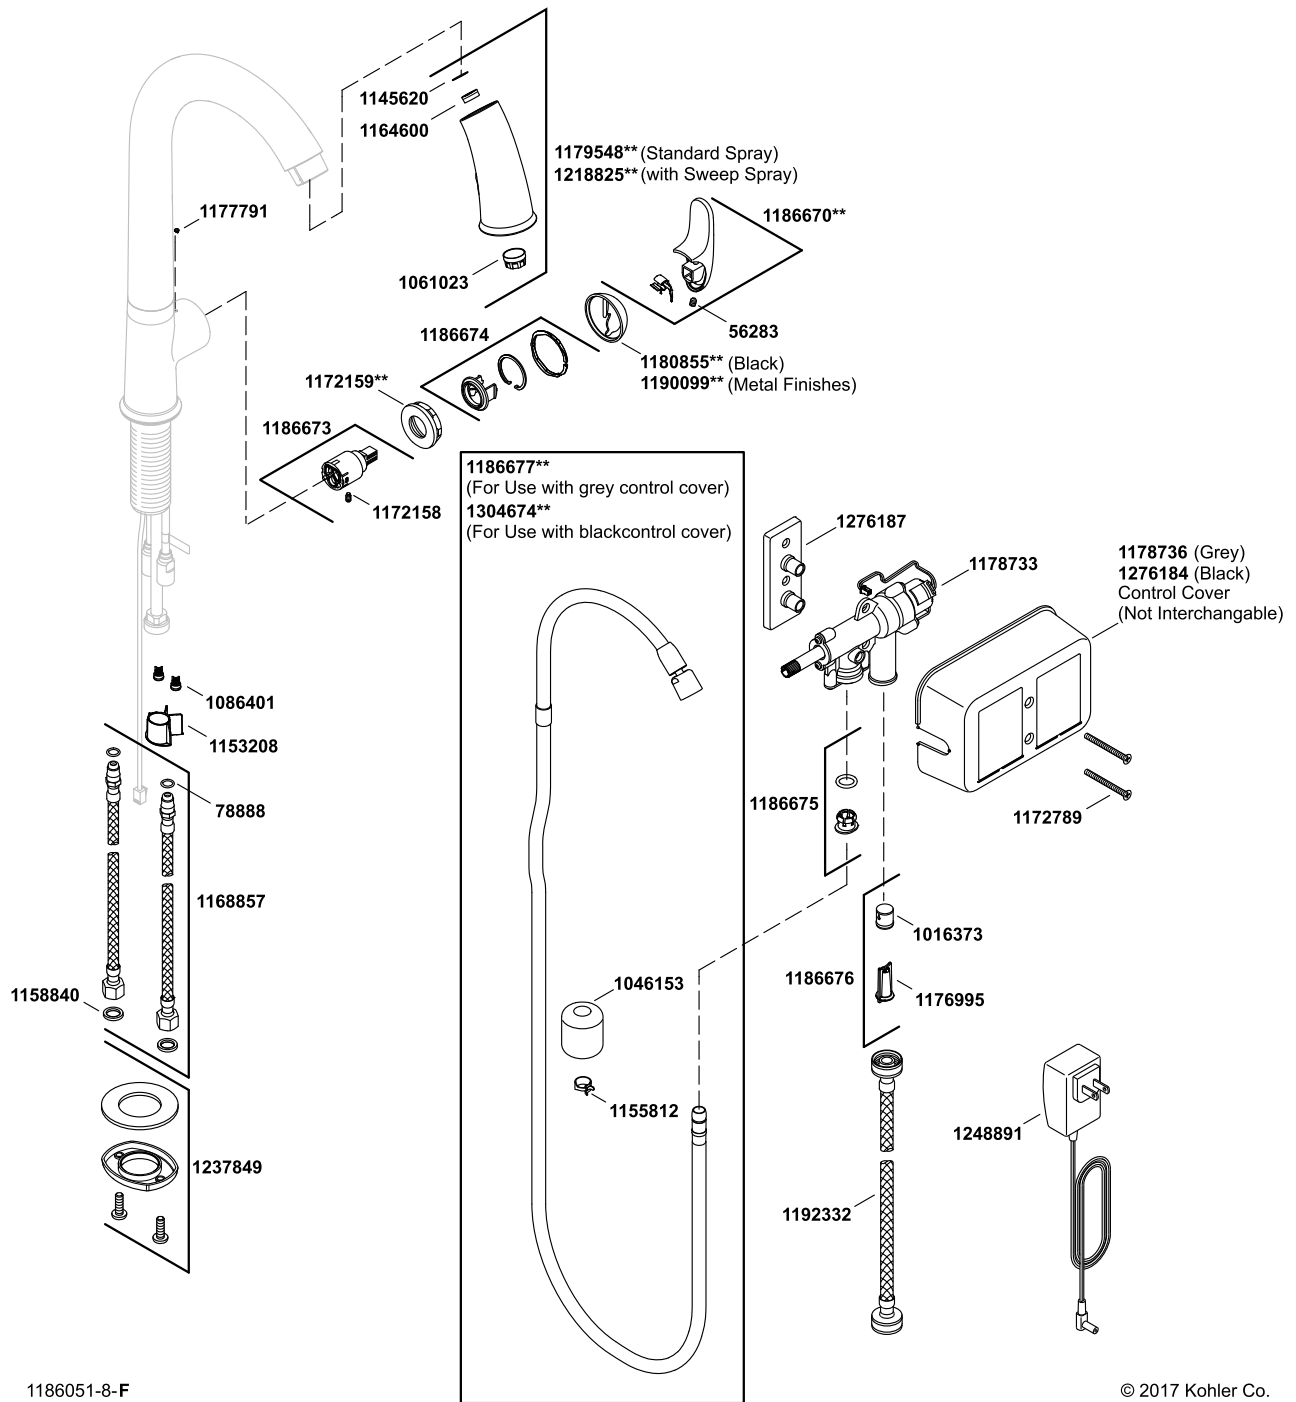

# Sensate®

Touchless kitchen faucet with black accents, 15-1/2" pull-down spout  
K-72218-B7-CP

1186051-8-F

© 2017 Kohler Co.