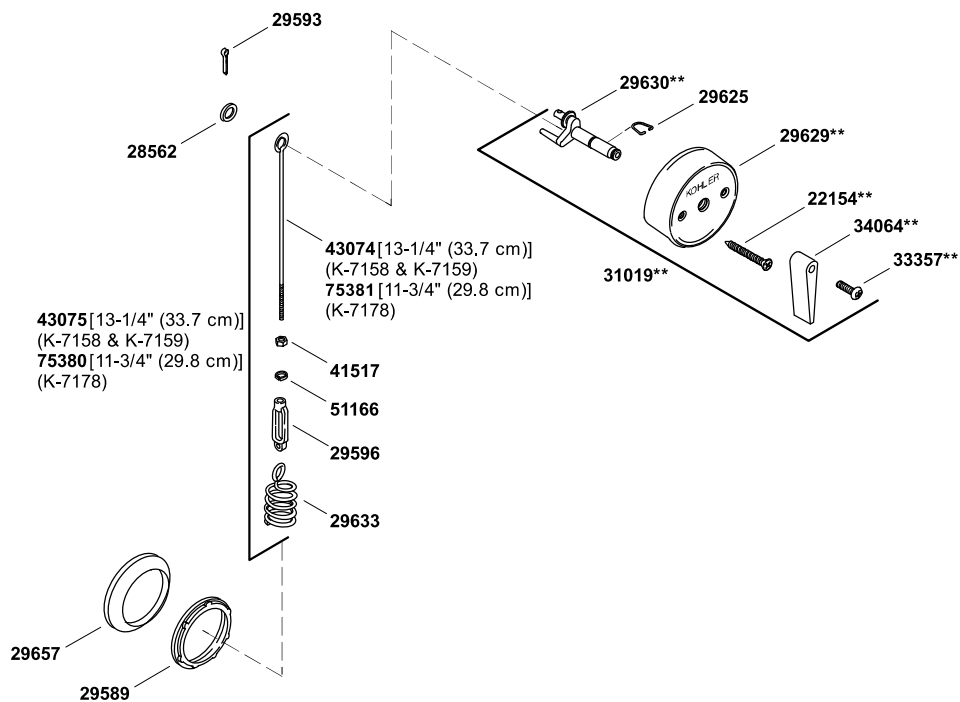

# Clearflo

Decorative 1-1/2" adjustable pop-up bath drain for 5' whirlpool with K-7178-CP

**K-7178**  
Above-the-Floor 17" (43.2 cm) Bath

**K-7159**  
Above-the-Floor 20" (50.8 cm) Bath

**K-7158**  
Through-the-Floor 20" (50.8 cm) Bath

# Clearflo

Decorative 1-1/2" adjustable pop-up bath drain for 5' whirlpool with K-7178-CP