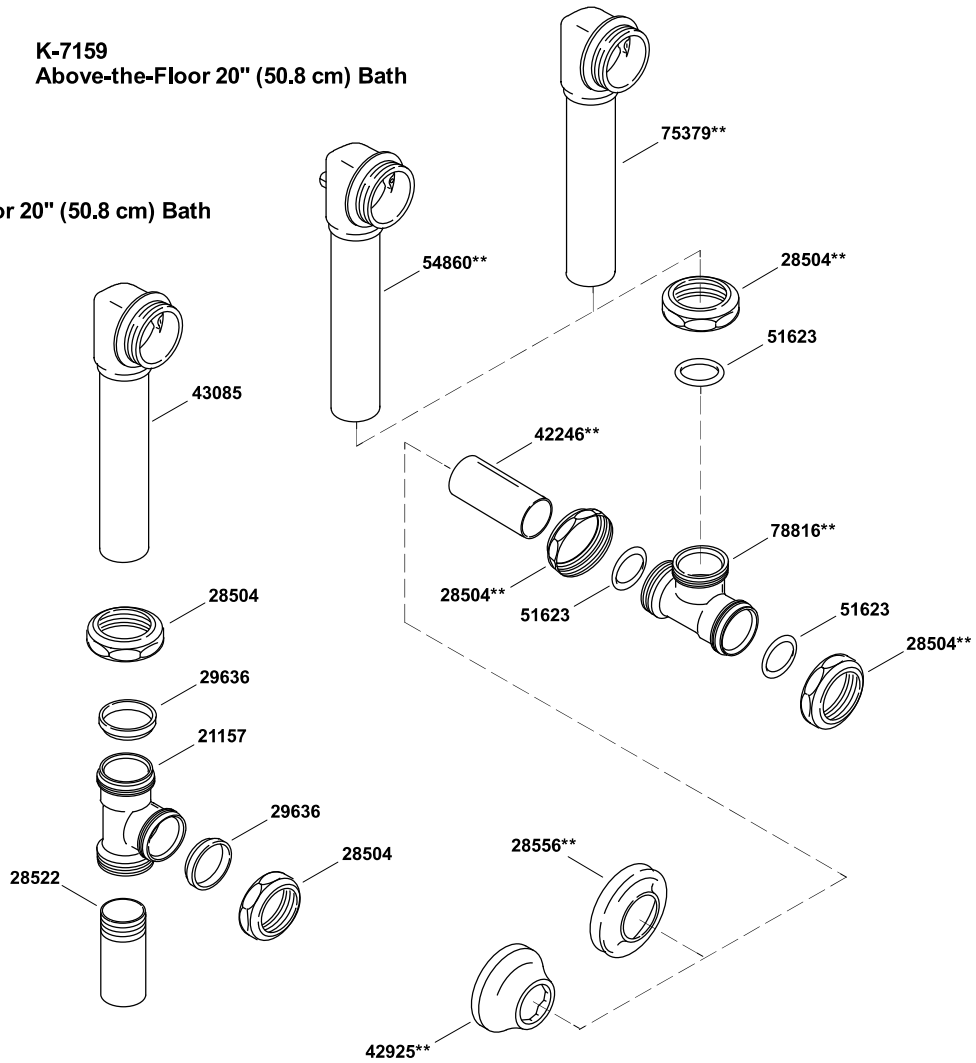

# Clearflo

Decorative 1-1/2" adjustable pop-up bath drain for 5' whirlpool with K-7178-CP

**K-7178**  
Above-the-Floor 17" (43.2 cm) Bath

**K-7159**  
Above-the-Floor 20" (50.8 cm) Bath

**K-7158**  
Through-the-Floor 20" (50.8 cm) Bath

**KOHLER**  
GENUINE PARTS

# Clearflo

Decorative 1-1/2" adjustable pop-up bath drain for 5' whirlpool with K-7178-CP