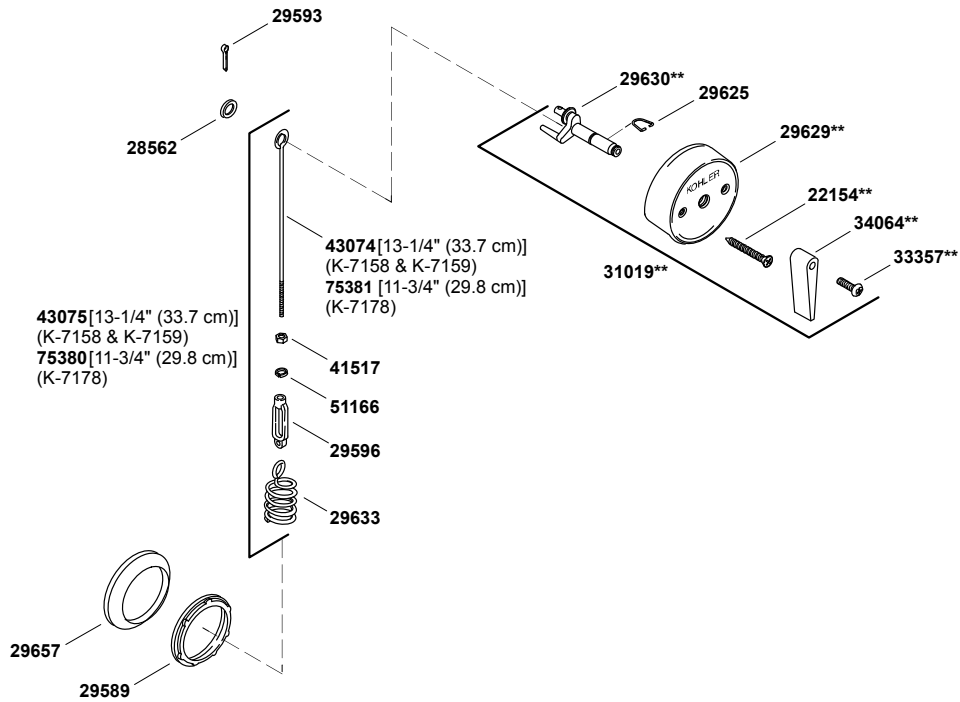

Clearflo

Decorative 1-1/2" adjustable pop-up bath drain for 5' whirlpool with K-7178-CP

K-7178
Above-the-Floor 17" (43.2 cm) Bath

K-7159
Above-the-Floor 20" (50.8 cm) Bath

K-7158
Through-the-Floor 20" (50.8 cm) Bath

Clearflo

Decorative 1-1/2" adjustable pop-up bath drain for 5' whirlpool with K-7178-CP

Clearflo

Decorative 1-1/2" adjustable pop-up bath drain for 5' whirlpool with K-7178-CP