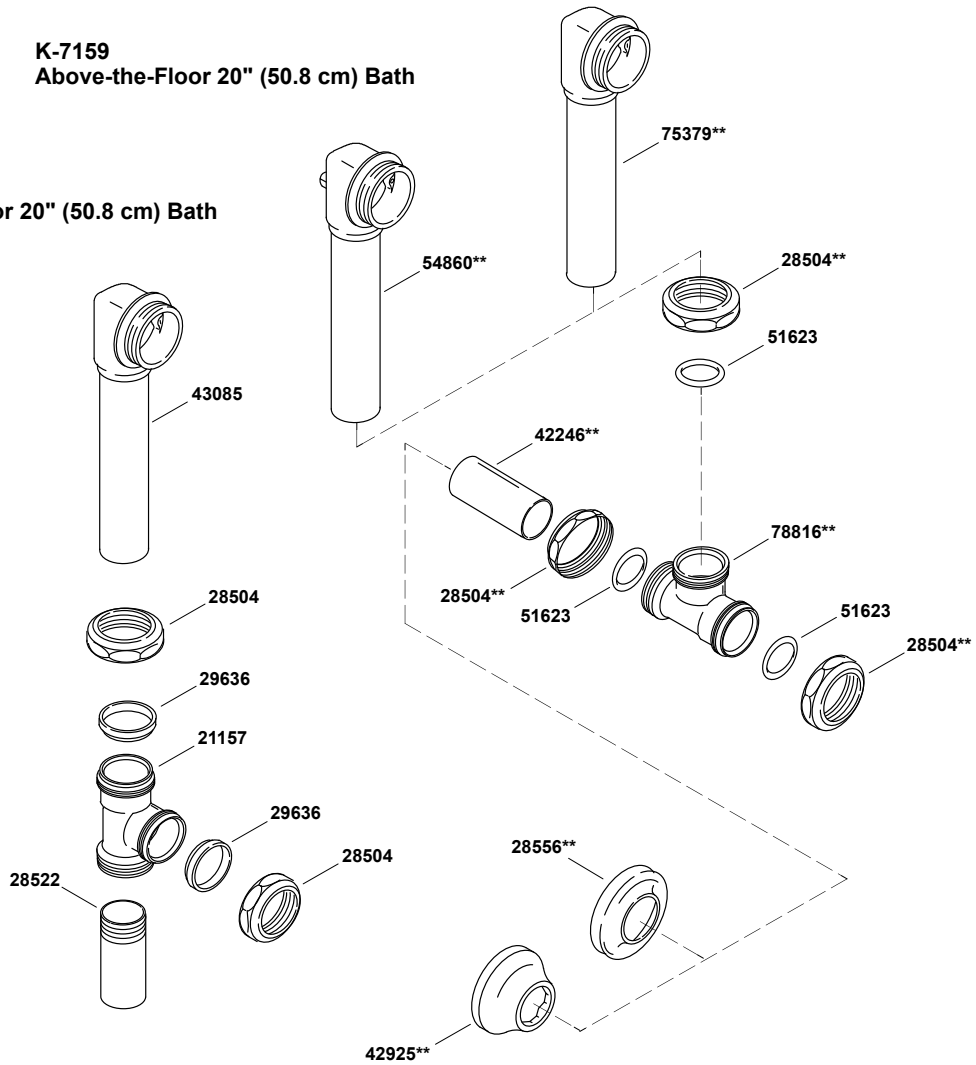

Clearflo

Decorative 1-1/2" adjustable pop-up bath drain for 5' whirlpool with K-7178-CP

K-7178
Above-the-Floor 17" (43.2 cm) Bath

K-7159
Above-the-Floor 20" (50.8 cm) Bath

K-7158
Through-the-Floor 20" (50.8 cm) Bath

Clearflo

Decorative 1-1/2" adjustable pop-up bath drain for 5' whirlpool with K-7178-CP

Clearflo

Decorative 1-1/2" adjustable pop-up bath drain for 5' whirlpool with K-7178-CP