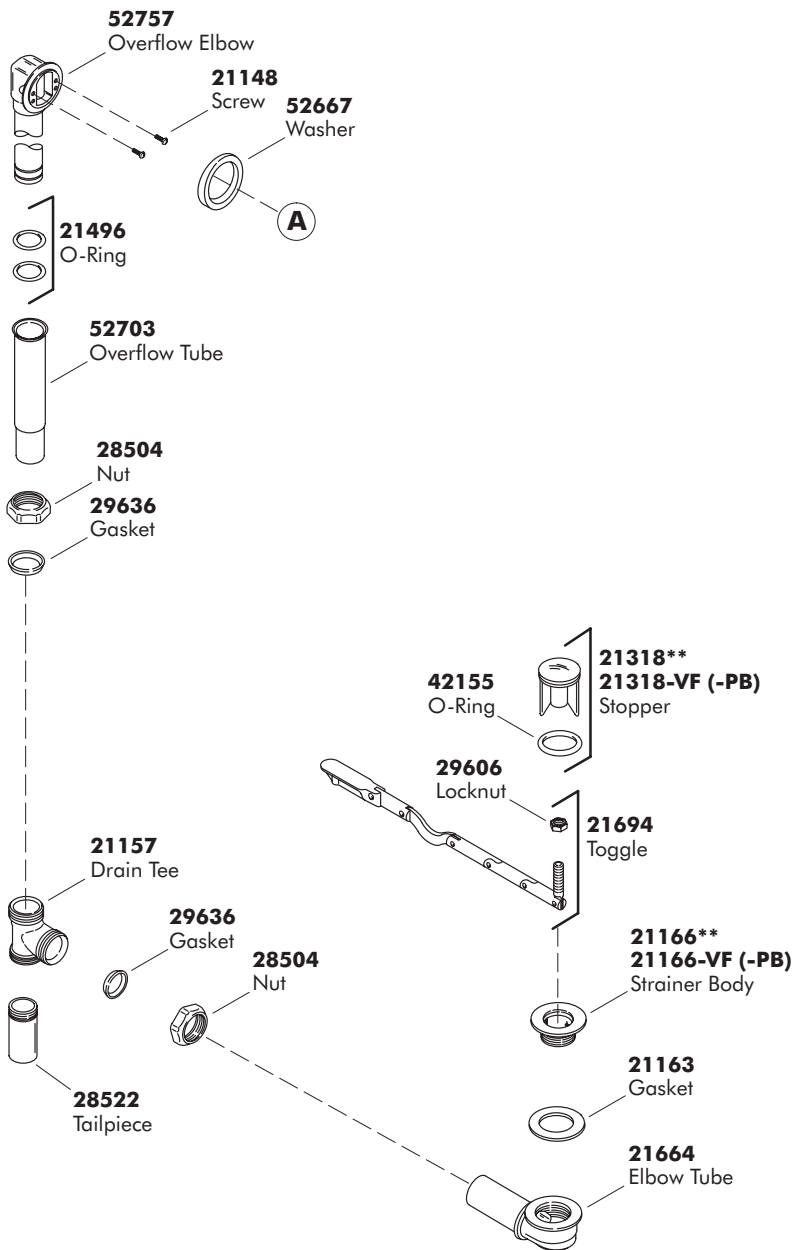

SERVICE PARTS

G U I D E

CLEARFLO™  
BATH DRAIN

THE BOLD LOOK  
OF **KOHLER**®

**\*\*Finish/color code must be specified when ordering.**

**\*\*Finish/color code must be specified when ordering.**

**K-7169**

**In Mexico, call 001-877-680-1310**

**In Canada, call 1-800-964-5590**

THE BOLD LOOK  
OF **KOHLER**<sup>®</sup>  
[www.kohlerco.com](http://www.kohlerco.com)