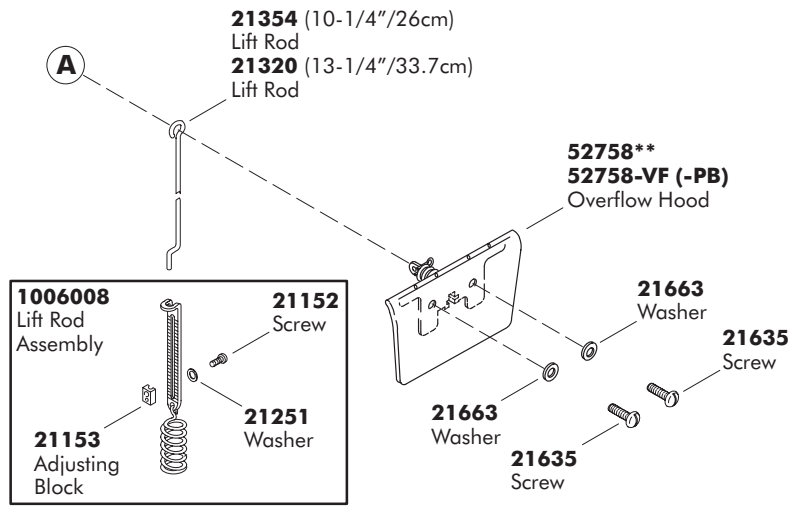

SERVICE PARTS

G U I D E

CLEARFLO™  
BATH DRAIN

THE BOLD LOOK  
OF **KOHLER**®

**\*\*Finish/color code must be specified when ordering.**

**\*\*Finish/color code must be specified when ordering.**

**K-7169**