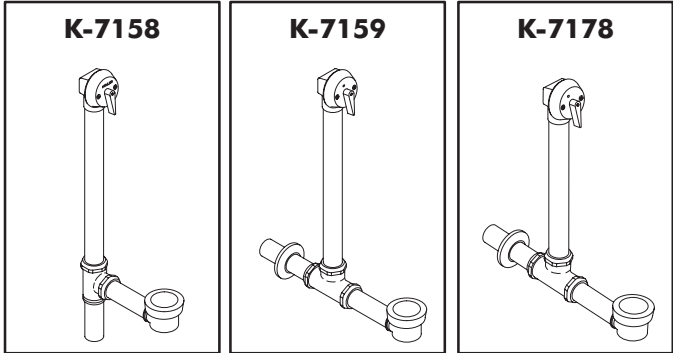

SERVICE PARTS

G U I D E

VINTAGE™  
DRAIN

THE BOLD LOOK  
OF **KOHLER**®

**\*\*Finish/color code must be specified when ordering.**

**\*\*Finish/color code must be specified when ordering.**

**CALL US FOR HELP**