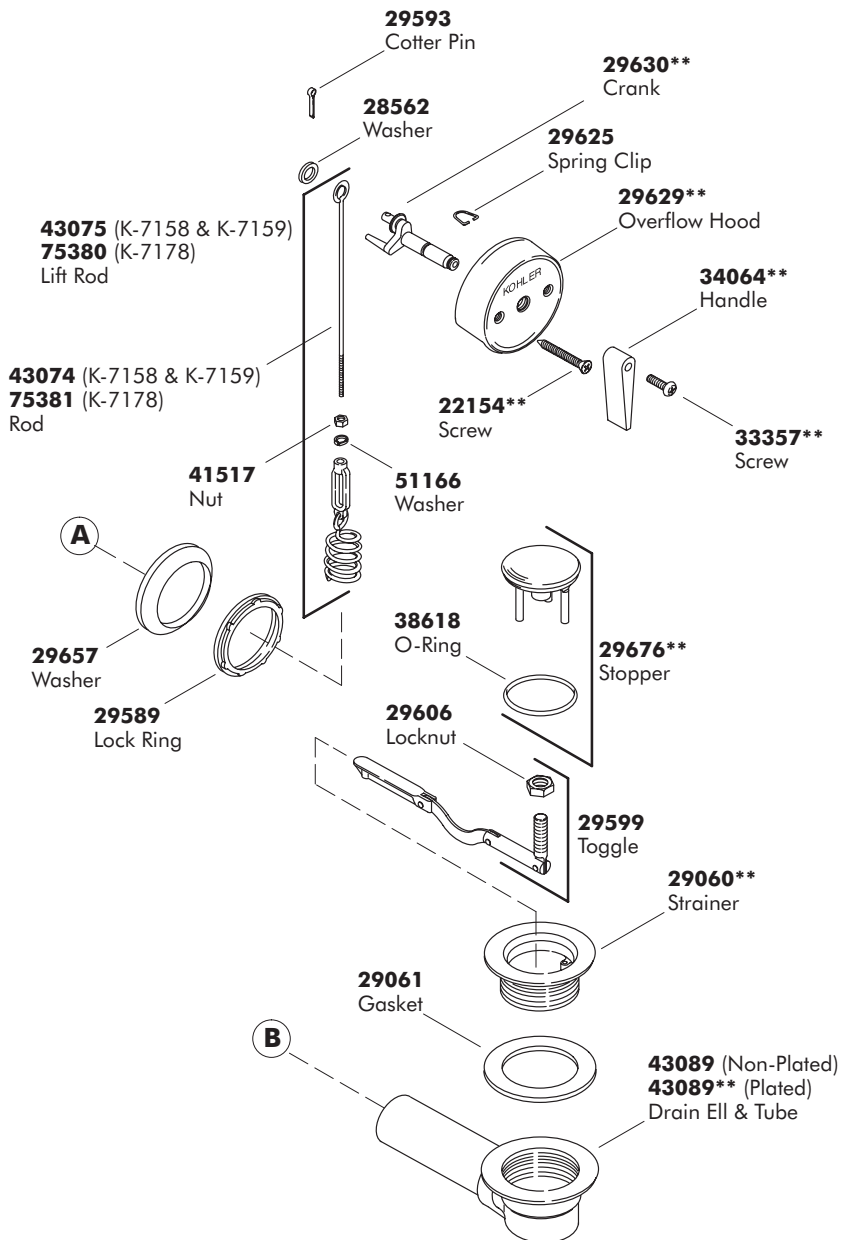

SERVICE PARTS

G U I D E

VINTAGE™  
DRAIN

THE BOLD LOOK  
OF **KOHLER**®

**\*\*Finish/color code must be specified when ordering.**

**\*\*Finish/color code must be specified when ordering.**

**CALL US FOR HELP**