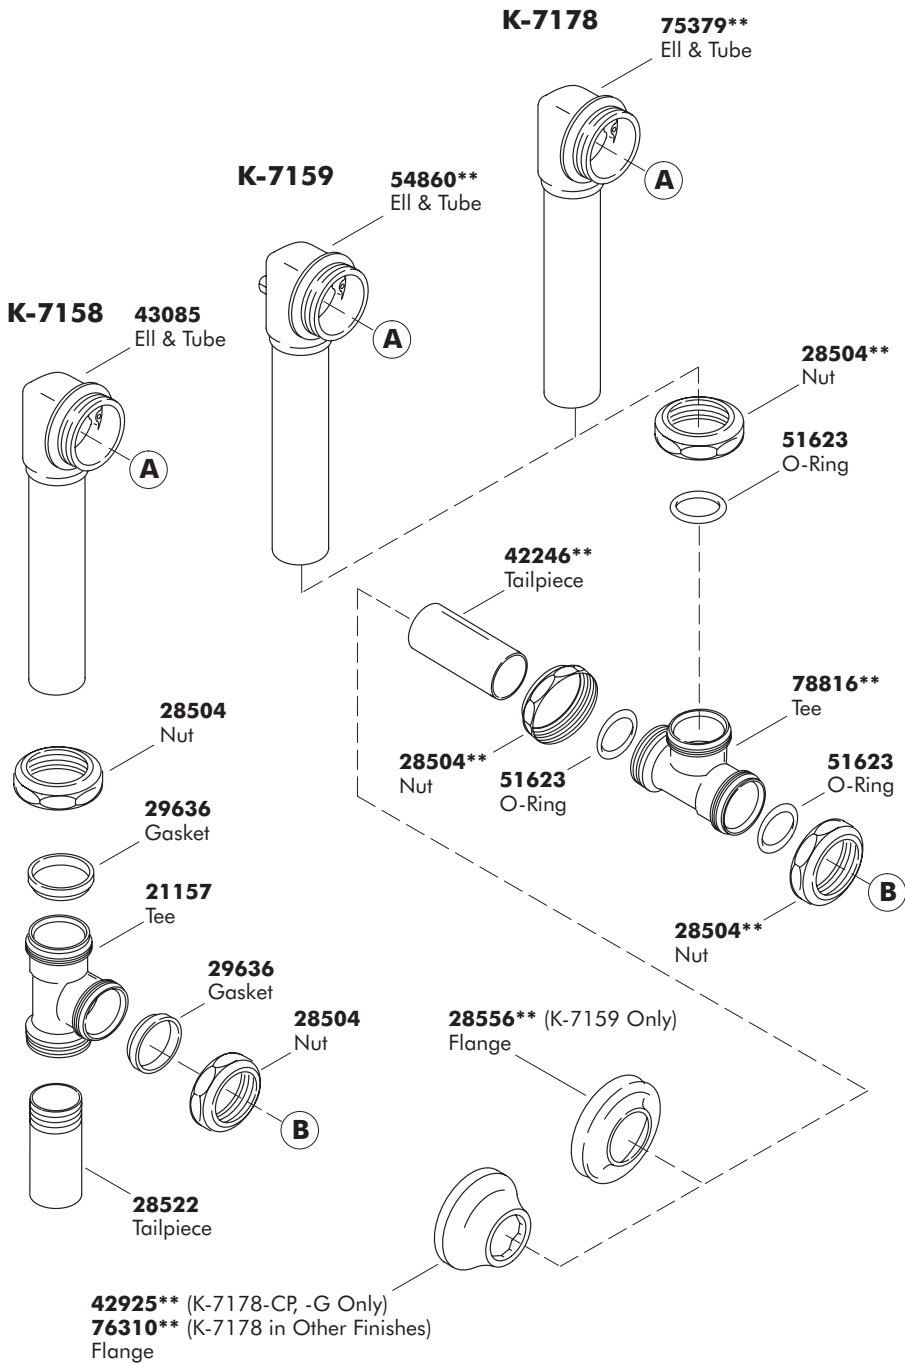

SERVICE PARTS

G U I D E

VINTAGE™  
DRAIN

THE BOLD LOOK  
OF **KOHLER**®

**\*\*Finish/color code must be specified when ordering.**

**\*\*Finish/color code must be specified when ordering.**

**CALL US FOR HELP**