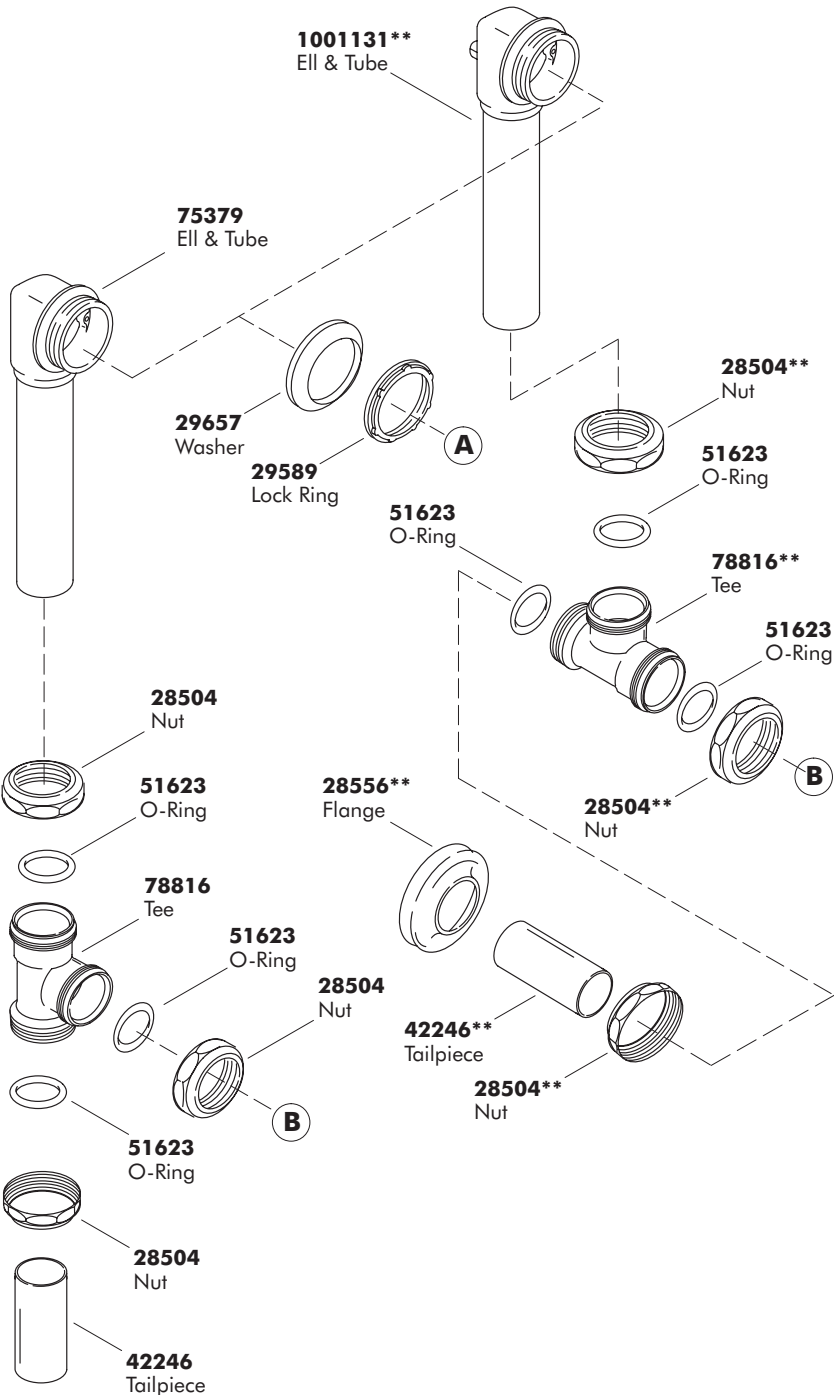

SERVICE PARTS

G U I D E

DRAIN

THE BOLD LOOK
OF **KOHLER**®

****Finish/color code must be specified when ordering.**

****Finish/color code must be specified when ordering.**

CALL US FOR HELP

Questions? Problems? For additional assistance in the USA, call our Customer Service Department for direct help. You may also contact us at our web site listed below.

1-800-4-KOHLER

THE BOLD LOOK
OF **KOHLER**[®]
www.kohlerco.com