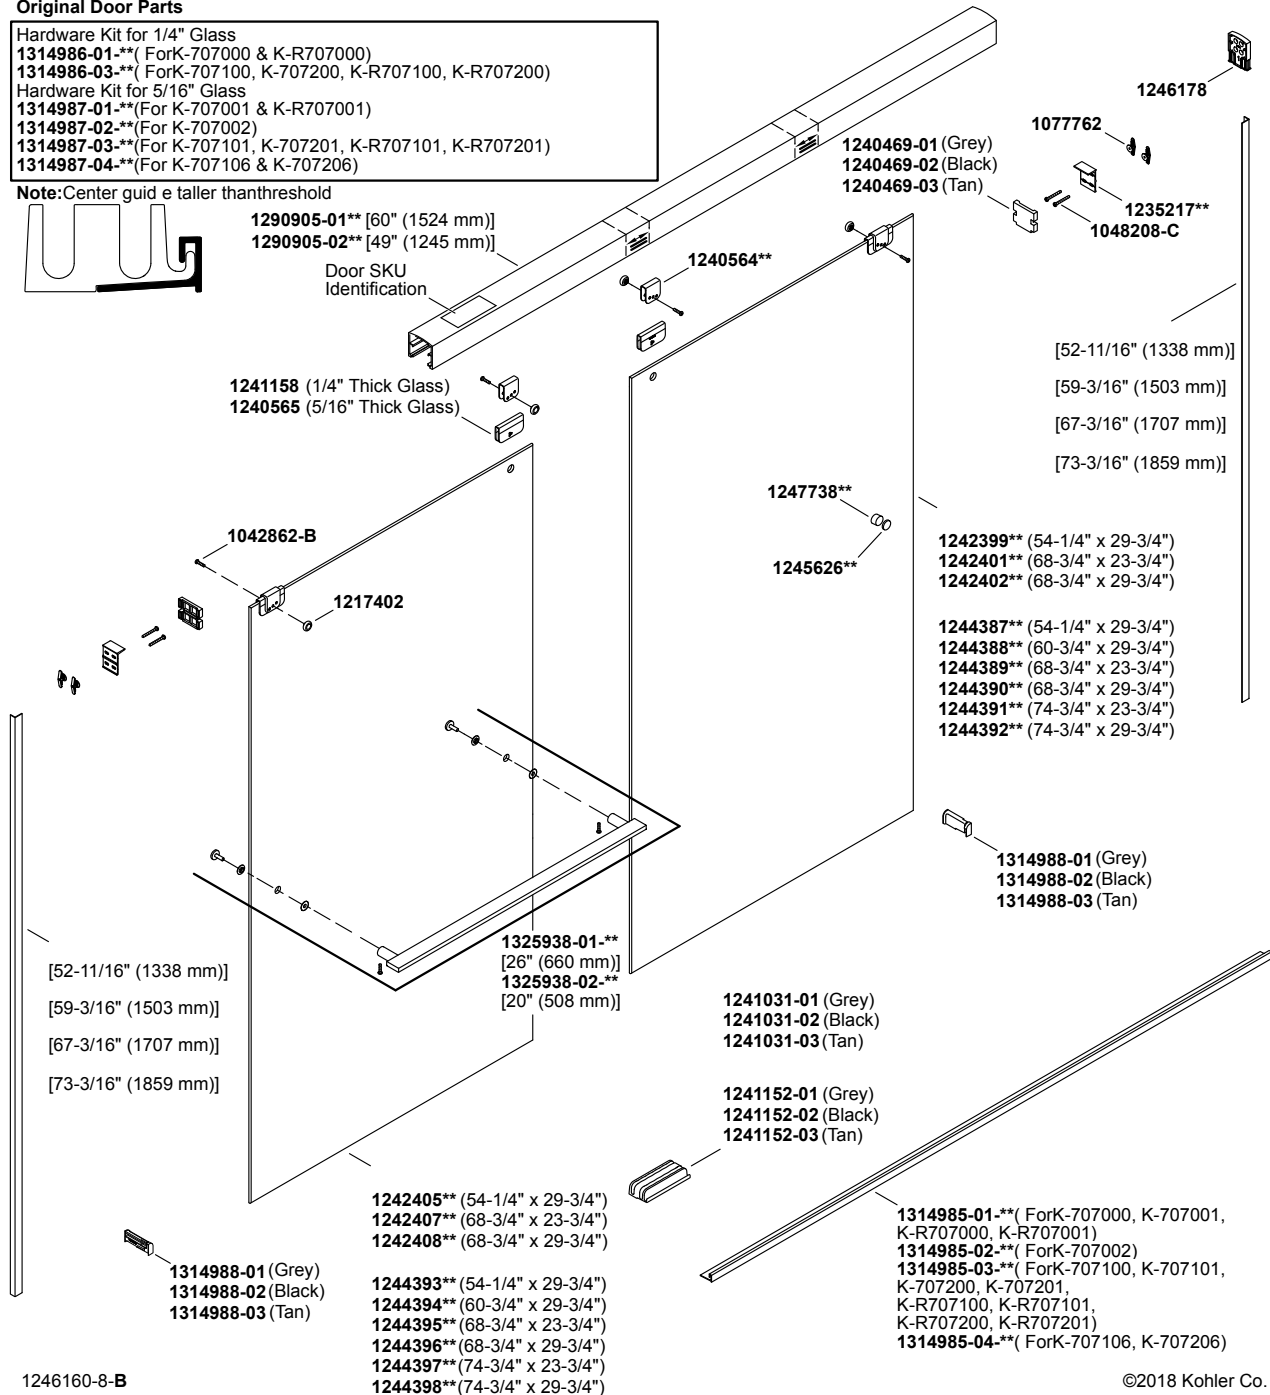

Revel®

sliding bath door, 62"H x 56-5/8 – 59-5/8"W, with 5/16" thick Crystal K-707002-L-SHP

Original Door Parts

- Hardware Kit for 1/4" Glass
1314986-01** (ForK-707000 & K-R707000)
1314986-03** (ForK-707100, K-707200, K-R707100, K-R707200)
 Hardware Kit for 5/16" Glass
1314987-01** (For K-707001 & K-R707001)
1314987-02** (For K-707002)
1314987-03** (For K-707101, K-707201, K-R707101, K-R707201)
1314987-04** (For K-707106 & K-707206)

Note: Center guide taller than threshold

©2018 Kohler Co.

Revel®

sliding bath door, 62"H x 56-5/8 – 59-5/8"W, with 5/16" thick Crystal K-707002-L-SHP

Current Door Parts

- 1310282-** (1/4" Glass)
- 1310284-** (5/16" Glass)

Note: Center guide same height as threshold

- 1290905-01** [60" (1524 mm)]
- 1290905-02** [49" (1245 mm)]

Door SKU Identification

- 1241158 (1/4" Glass)
- 1240565 (5/16" Glass)

- 1042862-B
- 1217402

- 1325938-01-** [26" (660 mm)]
- [20" (508 mm)]

- 1242405** (54-1/4" x 29-3/4")
- 1242407** (68-3/4" x 23-3/4")
- 1242408** (68-3/4" x 29-3/4")

- 1314984-CP (Qty. 2)
- 1314984-BN (Qty. 2)
- 1314984-2BL (Qty. 2)

- 1244393** (54-1/4" x 29-3/4")
- 1244394** (60-3/4" x 29-3/4")
- 1244395** (68-3/4" x 23-3/4")
- 1244396** (68-3/4" x 29-3/4")
- 1244397** (74-3/4" x 23-3/4")
- 1244398** (74-3/4" x 29-3/4")