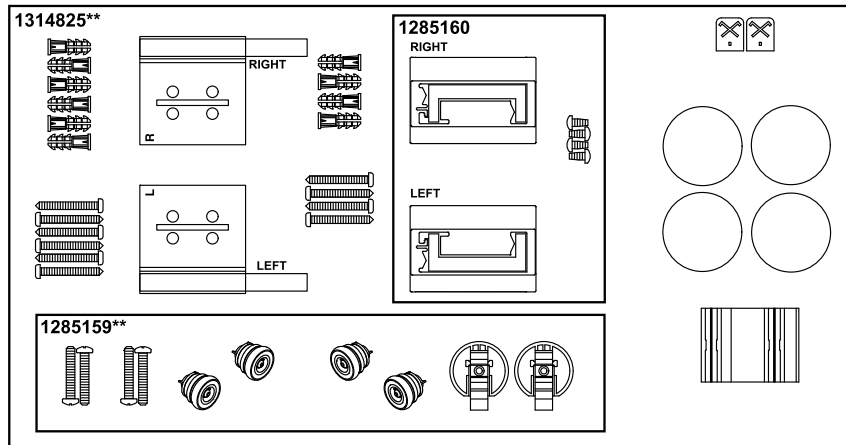

© 2016 Kohler Co.

Levity®

Sliding shower door, 74" H x 56-5/8 - 59-5/8" W, with 3/8" thick Crys K-706012-L-SHP

Levity Manufactured After 11/27/16

Top Bumper has Kohler logo horizontally on the bottom.

Levity®