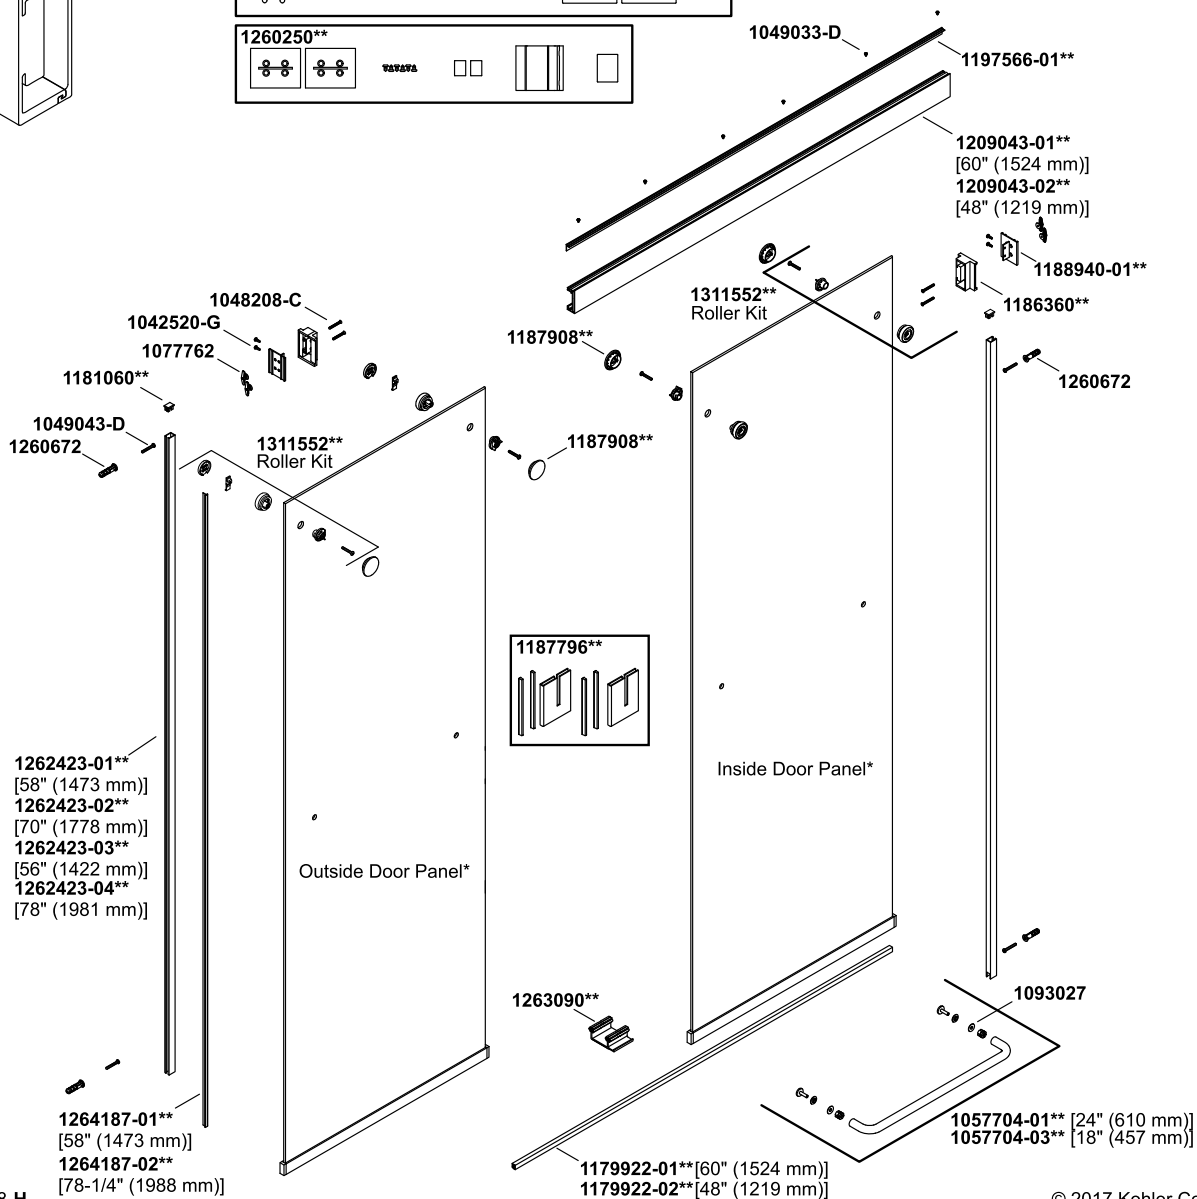

# Levity®

Sliding shower door, 82" H x 44-5/8" - 47-5/8" W, with 3/8" thick Crys K-706011-L-SHP

Levity Manufactured Prior to 11/27/16

Top Bumper has Kohler logo along the side.

© 2017 Kohler Co.

Levity®

Sliding shower door, 82" H x 44-5/8" - 47-5/8" W, with 3/8" thick Crys K-706011-L-SHP

# Levity®

Sliding shower door, 82" H x 44-5/8" - 47-5/8" W, with 3/8" thick Crys K-706011-L-SHP

Levity Manufactured After 11/27/16

Top Bumper has Kohler logo horizontally on the bottom.

Sliding shower door, 82" H x 44-5/8" - 47-5/8" W, with 3/8" thick Crys K-706011-L-SHP