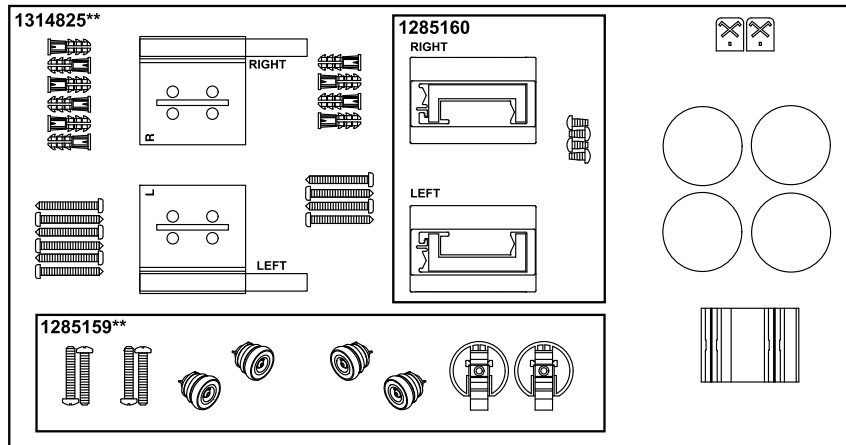

# Levity®

Sliding shower door, 82" H x 44-5/8" - 47-5/8" W, with 3/8" thick Crys K-706011-L-SHP

Levity Manufactured Prior to 11/27/16

Top Bumper has Kohler logo along the side.

© 2017 Kohler Co.

Levity®

Sliding shower door, 82" H x 44-5/8" - 47-5/8" W, with 3/8" thick Crys K-706011-L-SHP

# Levity®

Sliding shower door, 82" H x 44-5/8" - 47-5/8" W, with 3/8" thick Crys K-706011-L-SHP

Levity Manufactured After 11/27/16

Top Bumper has Kohler logo horizontally on the bottom.

Sliding shower door, 82" H x 44-5/8" - 47-5/8" W, with 3/8" thick Crys K-706011-L-SHP