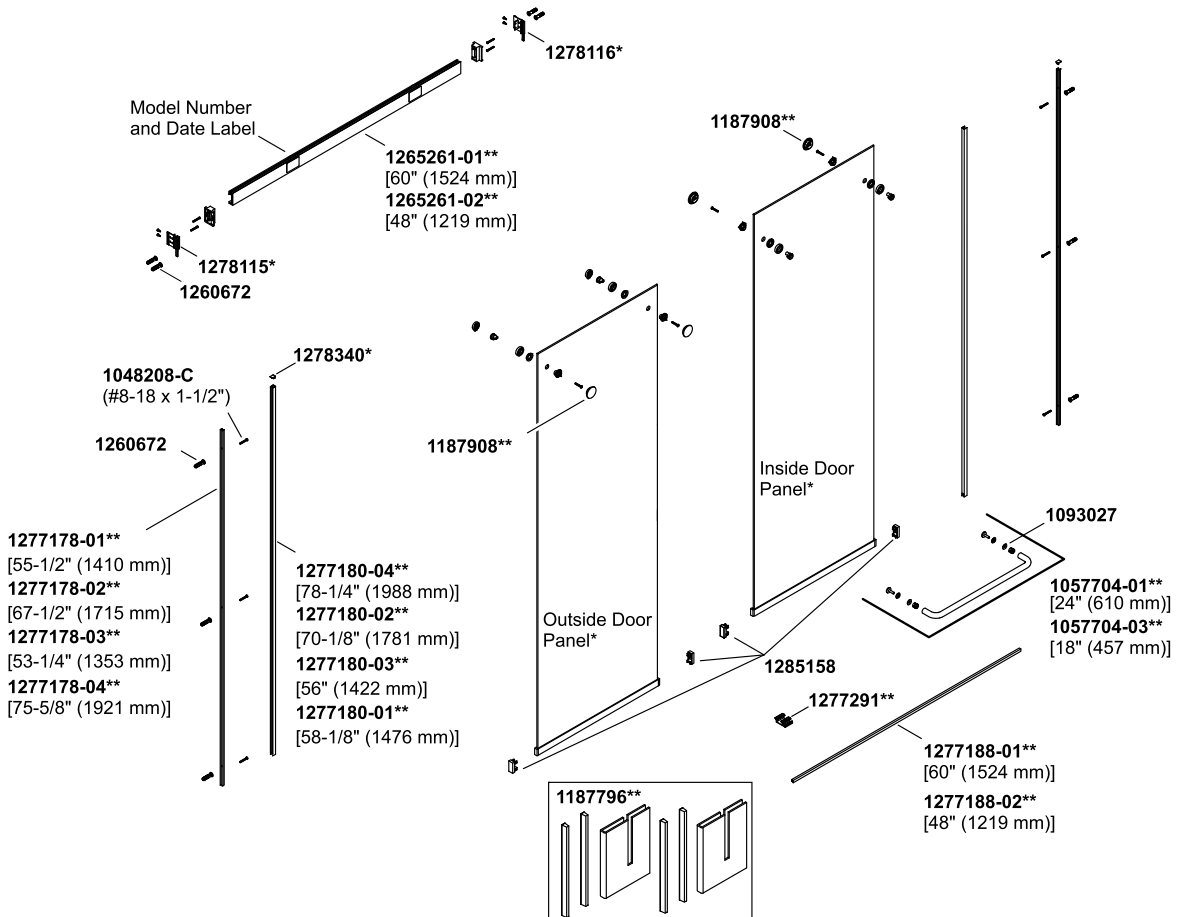

# Levity®

Sliding shower door, 82" H x 44-5/8" - 47-5/8" W, with 3/8" thick Crys K-706011-L-SHP

Levity Manufactured Prior to 11/27/16

Top Bumper has Kohler logo along the side.

© 2017 Kohler Co.

Levity®

Sliding shower door, 82" H x 44-5/8" - 47-5/8" W, with 3/8" thick Crys K-706011-L-SHP

# Levity®

Sliding shower door, 82" H x 44-5/8" - 47-5/8" W, with 3/8" thick Crys K-706011-L-SHP

Levity Manufactured After 11/27/16

Top Bumper has Kohler logo horizontally on the bottom.

Sliding shower door, 82" H x 44-5/8" - 47-5/8" W, with 3/8" thick Crys K-706011-L-SHP