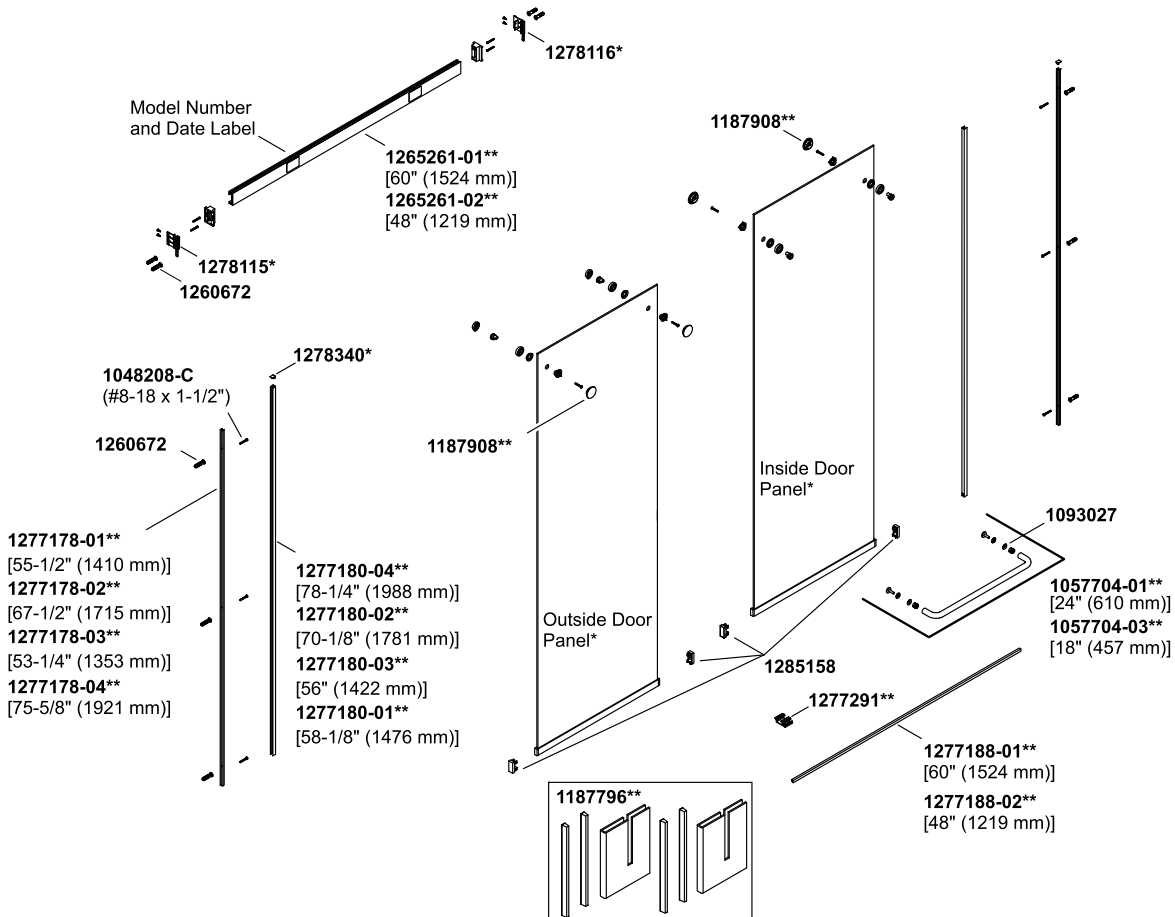

Levity®

Sliding shower door, 74" H x 44-5/8" - 47-5/8" W, with 3/8" thick Cryst K-706010-L-SHP

Levity Manufactured Prior to 11/27/16

Top Bumper has Kohler logo along the side.

1201264-8-H

© 2017 Kohler Co.

© 2016 Kohler Co.

Levity®

Sliding shower door, 74" H x 44-5/8 - 47-5/8" W, with 3/8" thick Crys K-706010-L-SHP

Levity Manufactured After 11/27/16

Top Bumper has Kohler logo horizontally on the bottom.

Levity®