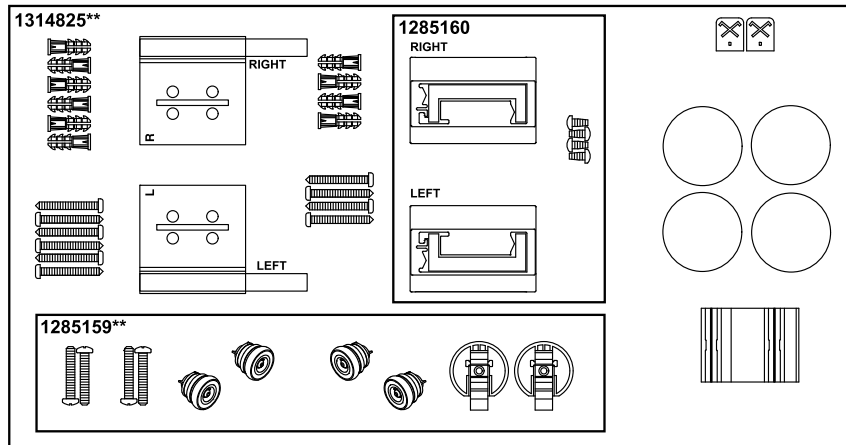

© 2016 Kohler Co.

Levity®

Sliding shower door, 74" H x 44-5/8 - 47-5/8" W, with 3/8" thick Crys K-706010-L-SHP

Levity Manufactured After 11/27/16

Top Bumper has Kohler logo horizontally on the bottom.

Levity®