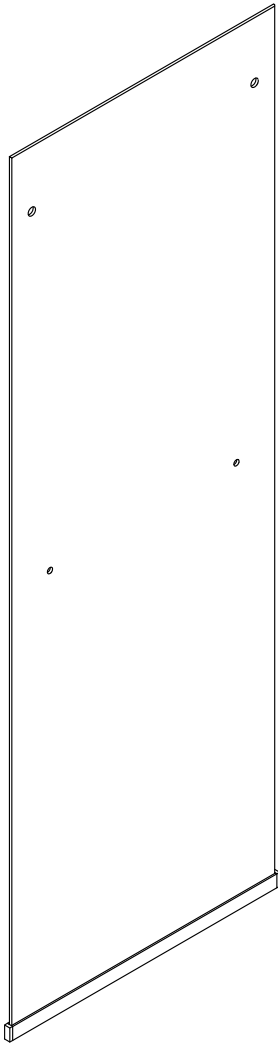

Sliding shower door, 74" H x 56-5/8" - 59-5/8" W, with 1/4" thick Crys K-706009-L-SH

CURRENT DESIGN
Date on or after 11/27/16

REAR GLASS PANEL	
K-706000	1277337-ABV**
K-R706000	1277337-BDX**
	1277337-MX**
	1277337-ABZ**
K-706001	1277339-ABV**
	1277339-BDX**
	1277339-MX**
	1277339-ABZ**
K-706002	1277338-ABV**
	1277338-BDX**
	1277338-MX**
	1277338-ABZ**
K-706003	1277384-ABV**
	1277384-BDX**
	1277384-NX**
	1277384-ABZ**
K-706004	1277323-ABV**
	1277323-BDX**
	1277323-MX**
	1277323-ABZ**
K-706005	1277325-ABV**
	1277325-BDX**
	1277325-MX**
	1277325-ABZ**
K-706006	1277324-ABV**
	1277324-BDX**
	1277324-MX**
	1277324-ABZ
K-706007	1277371-ABV**
	1277371-BDX**
	1277371-NX**
K-706008	1277340-ABV**
K-R706008	1277340-BDX**
	1277340-MX**
	1277340-ABZ**
K-706009	1277336-ABV**
K-R706009	1277336-BDX**
	1277336-MX**
	1277336-ABZ**
K-706010	1277386-ABV**
	1277386-BDX**
	1277386-NX**
	1277386-ABZ**
K-706011	1277385-ABV**
	1277385-BDX**
	1277385-NX**
	1277985-ABZ**
K-706012	1277383-ABV**
K-R706012	1277383-BDX**
	1277383-NX**
	1277383-ABZ**
K-706013	1277382-ABV**
	1277382-BDX**
	1277382-NX**
	1277382-ABZ**
K-706014	1277326-ABV**
	1277326-BDX**
	1277326-MX**
	1277326-ABZ**

FRAME FINISH OPTIONS
-ABV = Brushed Bronze
-MX = Matte Nickel
-NX = Brushed Nickel
-BDX = Polished Silver
-ABZ = Deep Bronze

FRONT GLASS PANEL	
K-706000	1277329-ABV**
K-R706000	1277329-BDX**
	1277329-MX**
	1277329-ABZ**
K-706001	1277331-ABV**
	1277331-BDX**
	1277331-MX**
	1277331-ABZ**
K-706002	1277330-ABV**
	1277330-BDX**
	1277330-MX**
	1277330-ABZ**
K-706003	1277377-ABV**
	1277377-BDX**
	1277377-NX**
	1277377-ABZ**
K-706004	1277317-ABV**
	1277317-BDX**
	1277317-MX**
	1277317-ABZ**
K-706005	1277319-ABV**
	1277319-BDX**
	1277319-MX**
	1277319-ABZ**
K-706006	1277318-ABV**
	1277318-BDX**
	1277318-MX**
	1277318-ABZ**
K-706007	1277365-ABV**
	1277365-BDX**
	1277365-NX**
K-706008	1277332-ABV**
K-R706008	1277332-BDX**
	1277332-MX**
	1277332-ABZ**
K-706009	1277328-ABV**
K-R706009	1277328-BDX**
	1277328-MX**
	1277328-ABZ**
K-706010	1277379-ABV**
	1277379-BDX**
	1277379-NX**
	1277379-ABZ**
K-706011	1277378-ABV**
	1277378-BDX**
	1277378-NX**
	1277378-ABZ**
K-706012	1277376-ABV**
K-R706012	1277376-BDX**
	1277376-NX**
	1277376-ABZ**
K-706013	1277375-ABV**
	1277375-BDX**
	1277375-NX**
	1277375-ABZ**
K-706014	1277320-ABV**
	1277320-BDX**
	1277320-MX**
	1277320-ABZ**

13070945-8-B

© 2017 Kohler Co.