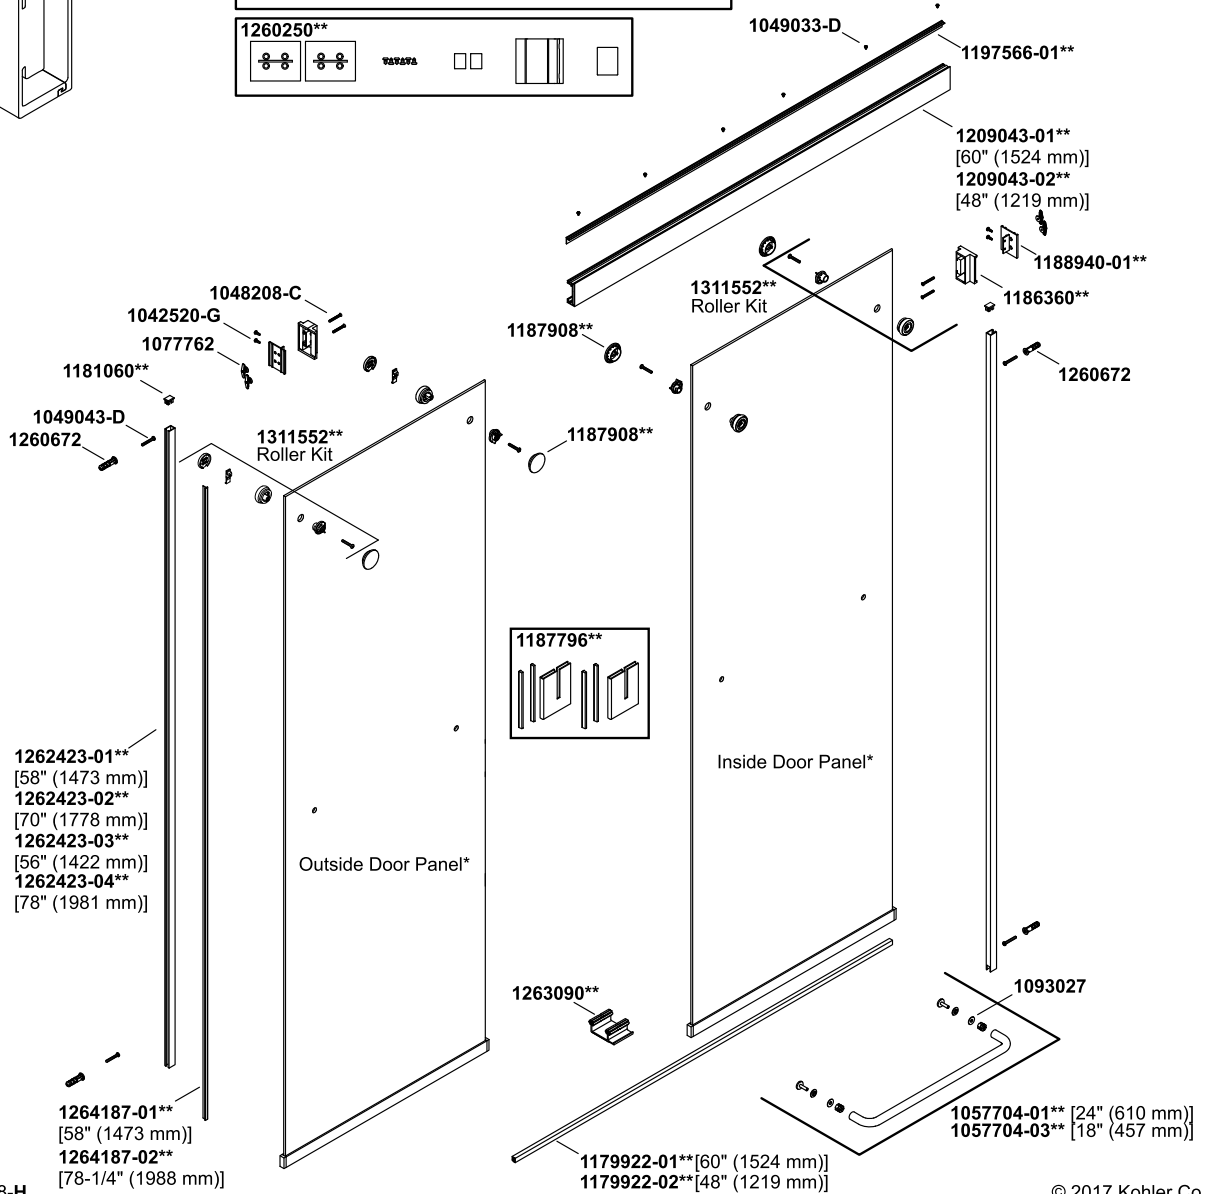

Levity®

Sliding shower door, 74" H x 56-5/8 - 59-5/8" W, with 1/4" thick Crys K-706009-L-SH

Levity Manufactured Prior to 11/27/16

Top Bumper has Kohler logo along the side.

1201264-8-H

© 2017 Kohler Co.

Levity®