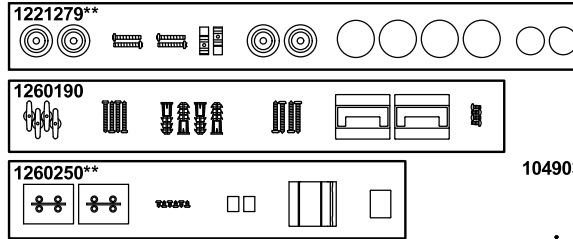

Levity®

Sliding shower door, 74" H x 44-5/8 - 47-5/8" W, with 1/4" thick Cryst K-706008-L-SH

Levity Manufactured Prior to 11/27/16

Top Bumper has Kohler logo along the side.

© 2016 Kohler Co.

KOHLER

GENUINE PARTS