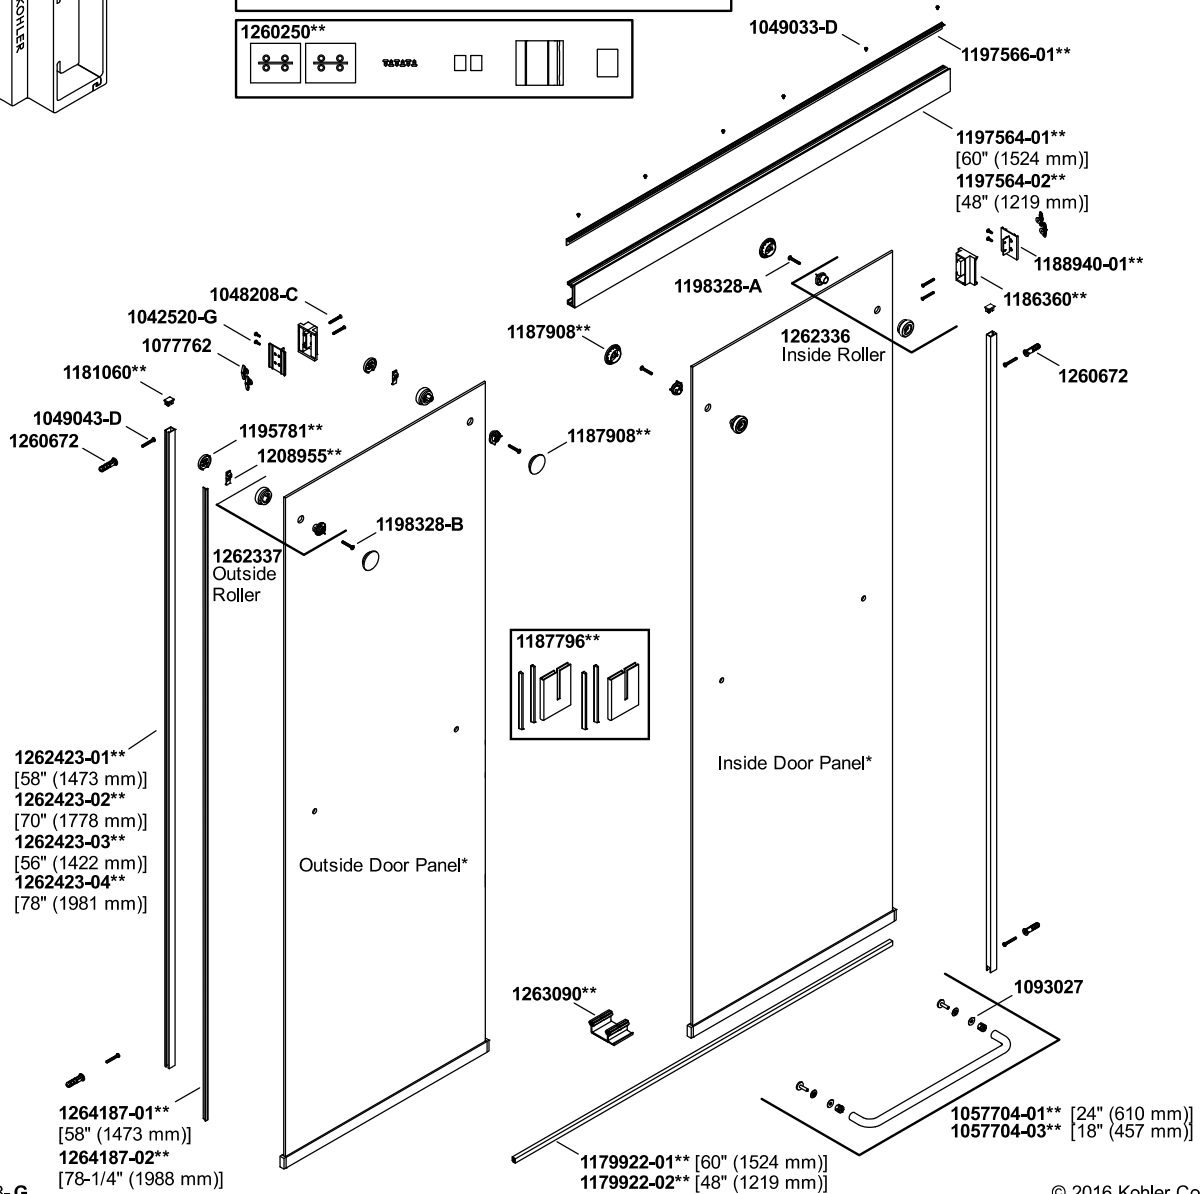

Levity®

Sliding shower door, 74" H x 44-5/8 - 47-5/8" W, with 1/4" thick Cryst K-706008-L-SH

Levity Manufactured Prior to 11/27/16

Top Bumper has Kohler logo along the side.

© 2016 Kohler Co.

KOHLER

GENUINE PARTS