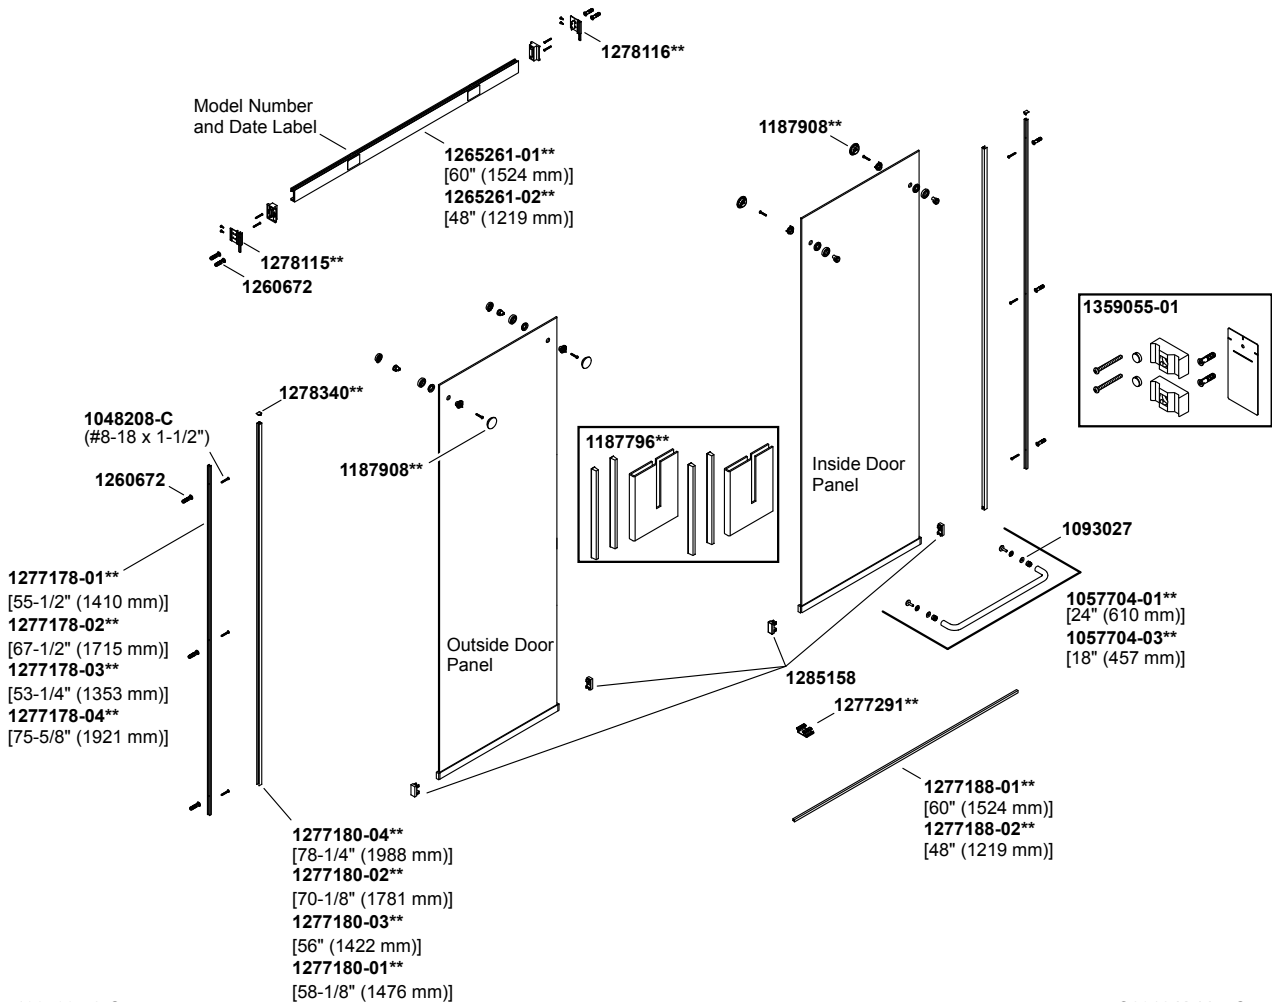

1201264-8-G

© 2016 Kohler Co.

Levity®

Sliding bath door, 59-3/4" H x 56-5/8" - 59-5/8" W, with 1/4" thick Cryc  
K-706006-L-SH

Manufactured After 11/27/16

Top bumper has KOHLER logo on the bottom.

1307095-8-C