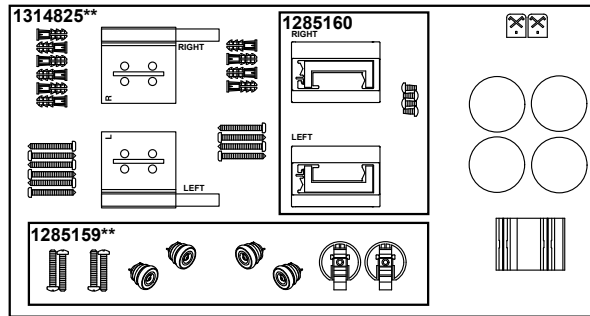

1201264-8-G

© 2016 Kohler Co.

Levity®

Sliding bath door, 59-3/4" H x 56-5/8" - 59-5/8" W, with 1/4" thick Cryc  
K-706006-L-SH

Manufactured After 11/27/16

Top bumper has KOHLER logo on the bottom.

1307095-8-C