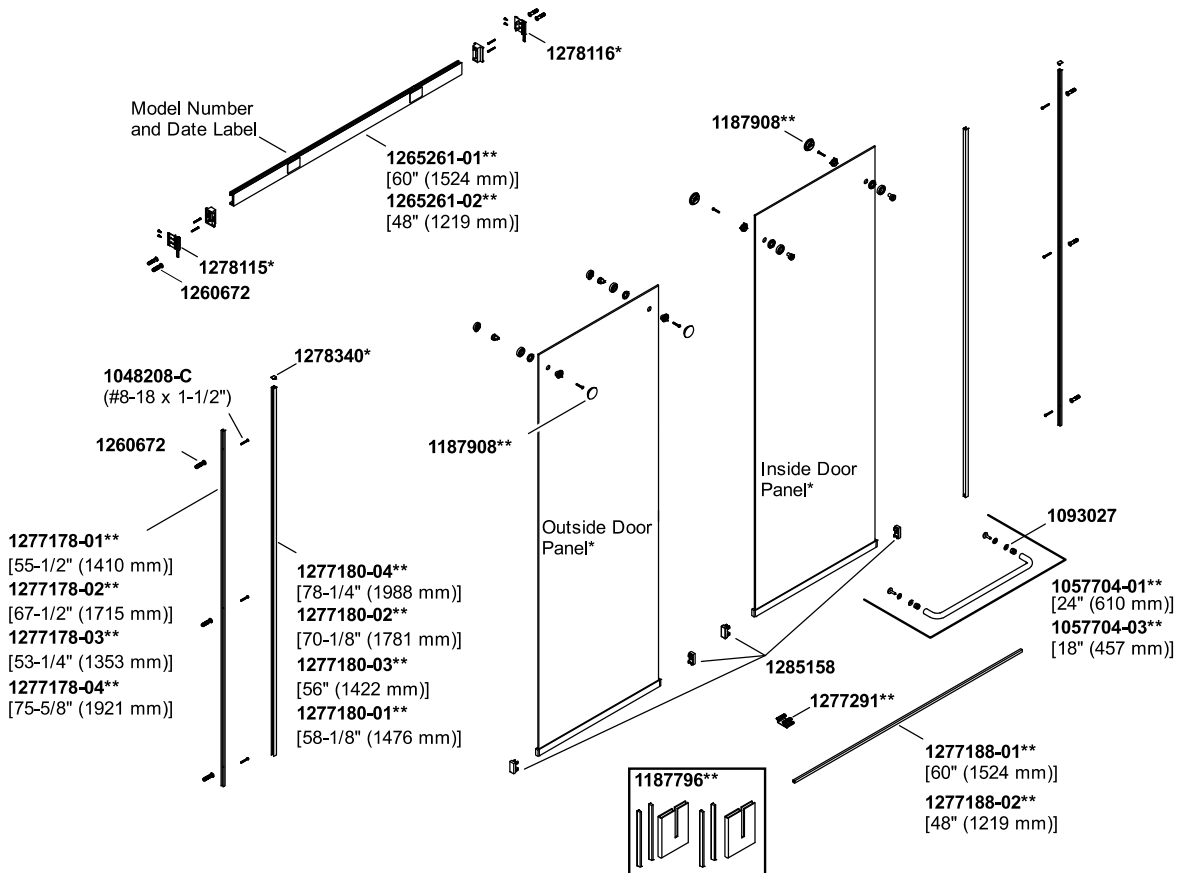

# Levity®

Sliding bath door, 59-3/4" H x 56-5/8 - 59-5/8" W, with 1/4" thick Frosted Glass  
K-706002-D3-SH

Levity Manufactured Prior to 11/27/16

Top Bumper has Kohler logo along the side.

1201264-8-G

© 2016 Kohler Co.

**FRAME FINISH OPTIONS**

- ABV = Brushed Bronze
- MX = Matte Nickel
- NX = Brushed Nickel
- SH = Bright Silver
- SHP = Polished Silver

1201264-8-G

© 2016 Kohler Co.

Levity®

Sliding bath door, 59-3/4" H x 56-5/8 - 59-5/8" W, with 1/4" thick Frosted Glass  
K-706002-D3-SH

Levity Manufactured After 11/27/16

Top Bumper has Kohler logo horizontally on the bottom

Levity®

Sliding bath door, 59-3/4" H x 56-5/8" - 59-5/8" W, with 1/4" thick Frosted Glass  
K-706002-D3-SH

**CURRENT DESIGN**  
Date on or after 11/27/16