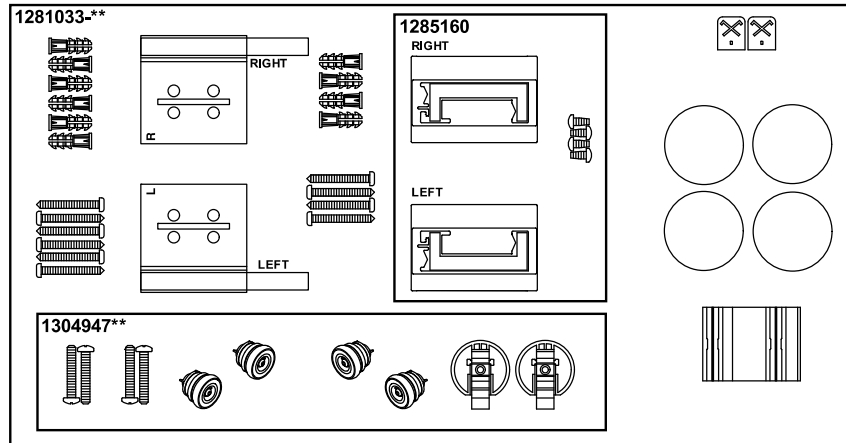

Levity®

Sliding bath door, 59-3/4" H x 56-5/8 - 59-5/8" W, with 1/4" thick Frosted Glass
K-706002-D3-SH

Levity Manufactured After 11/27/16

Top Bumper has Kohler logo horizontally on the bottom