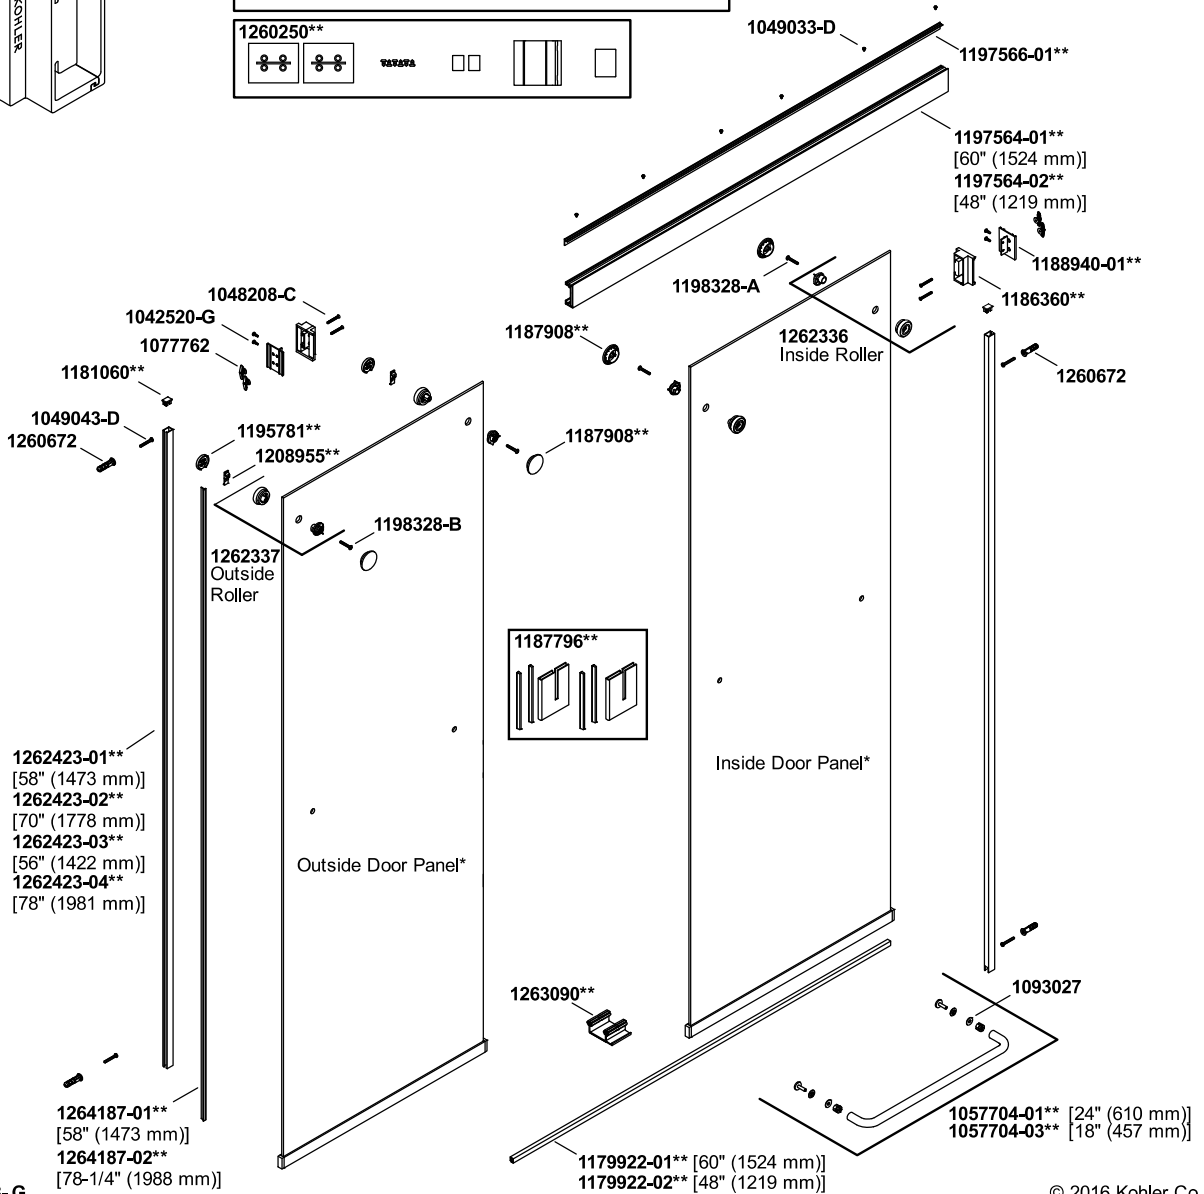

# Levity®

Sliding bath door, 59-3/4" H x 56-5/8 - 59-5/8" W, with 1/4" thick Frosted Glass  
K-706002-D3-SH

Levity Manufactured Prior to 11/27/16

Top Bumper has Kohler logo along the side.

1201264-8-G

© 2016 Kohler Co.