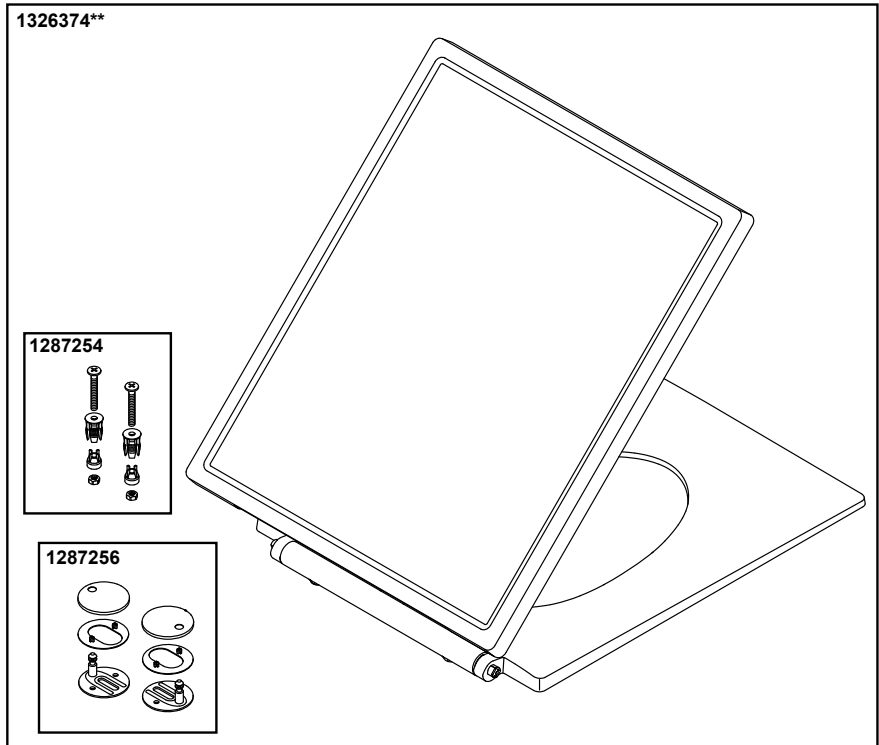

Memoirs®

one-piece elongated dual-flush wall-hung toilet
K-6918-0

Memoirs®

one-piece elongated dual-flush wall-hung toilet
K-6918-0

1274365-8-B

© 2016 Kohler Co.