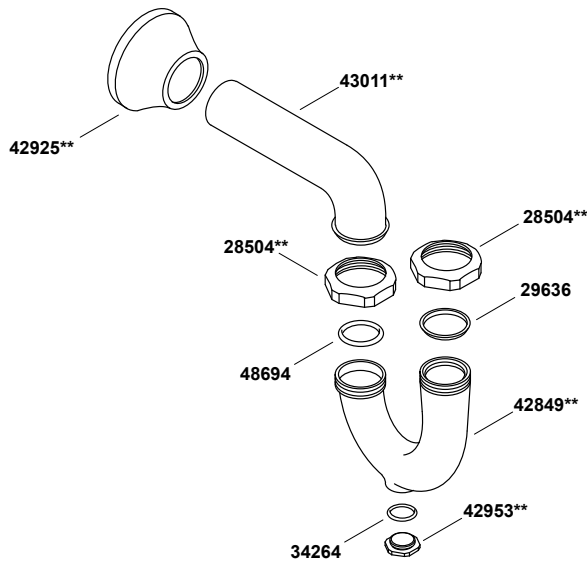

Dickinson®

33" x 22-1/8" x 8-5/8" apron-front, tile-in single-bowl kitchen sink w/ K-6546-3-0

1-1/4" (3.2 cm) X 1-1/4" (3.2 cm)

1-1/4" (3.2 cm) X 1-1/2" (3.8 cm)

Dickinson®

33" x 22-1/8" x 8-5/8" apron-front, tile-in single-bowl kitchen sink w/ K-6546-3-0