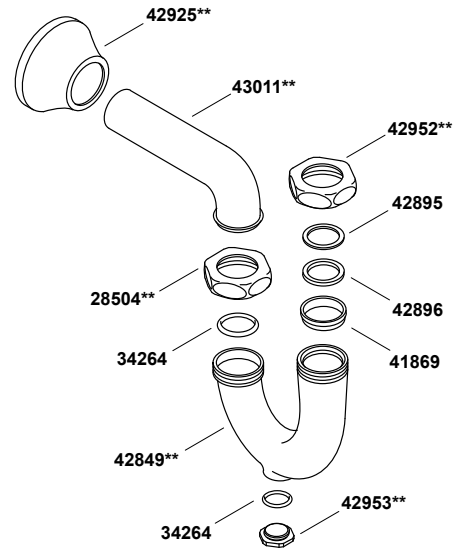

Dickinson®

33" x 22-1/8" x 8-5/8" apron-front, tile-in single-bowl kitchen sink w/ K-6546-3-0

1-1/4" (3.2 cm) X 1-1/4" (3.2 cm)

1-1/4" (3.2 cm) X 1-1/2" (3.8 cm)

Dickinson®

33" x 22-1/8" x 8-5/8" apron-front, tile-in single-bowl kitchen sink w/ K-6546-3-0