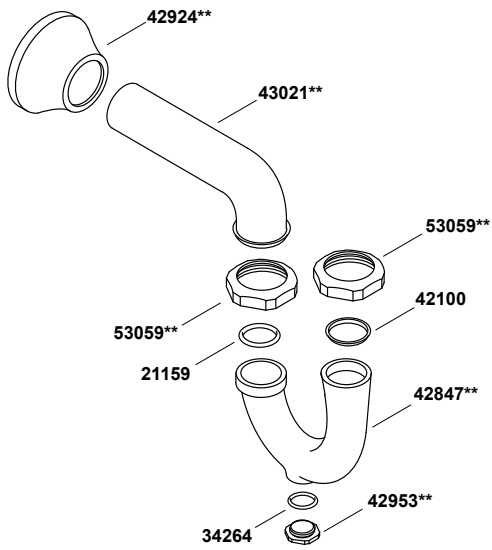

Dickinson®

33" x 22-1/8" x 8-5/8" apron-front, tile-in single-bowl kitchen sink w/ K-6546-3-0

1-1/4" (3.2 cm) X 1-1/4" (3.2 cm)

1-1/4" (3.2 cm) X 1-1/2" (3.8 cm)

Dickinson®

33" x 22-1/8" x 8-5/8" apron-front, tile-in single-bowl kitchen sink w/ K-6546-3-0