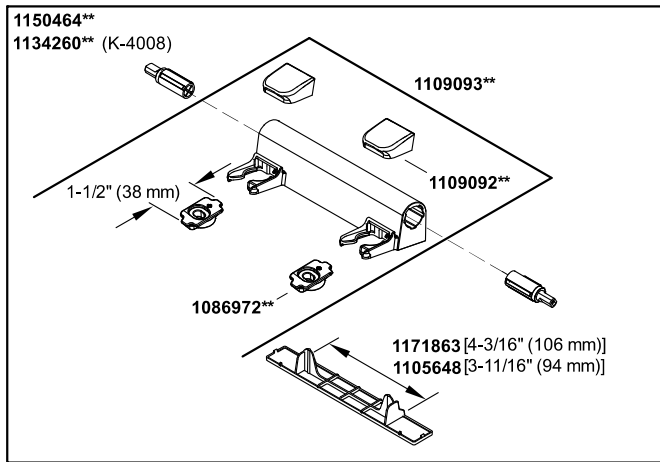

Veil®

one-piece elongated dual-flush wall-hung toilet with Reveal® Quiet-K-6299-0

Veil®

one-piece elongated dual-flush wall-hung toilet with Reveal® Quiet-Close seat
K-6299-0

Older Styles

1199854-8-E

© 2015 Kohler Co.