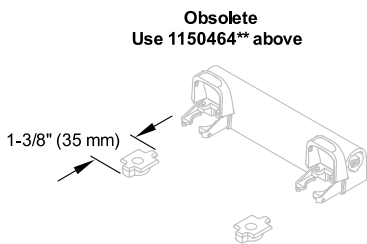

Veil®

one-piece elongated dual-flush wall-hung toilet with Reveal® Quiet-K-6299-0

Veil®

one-piece elongated dual-flush wall-hung toilet with Reveal® Quiet-Close seat
K-6299-0

Older Styles

1199854-8-E

© 2015 Kohler Co.