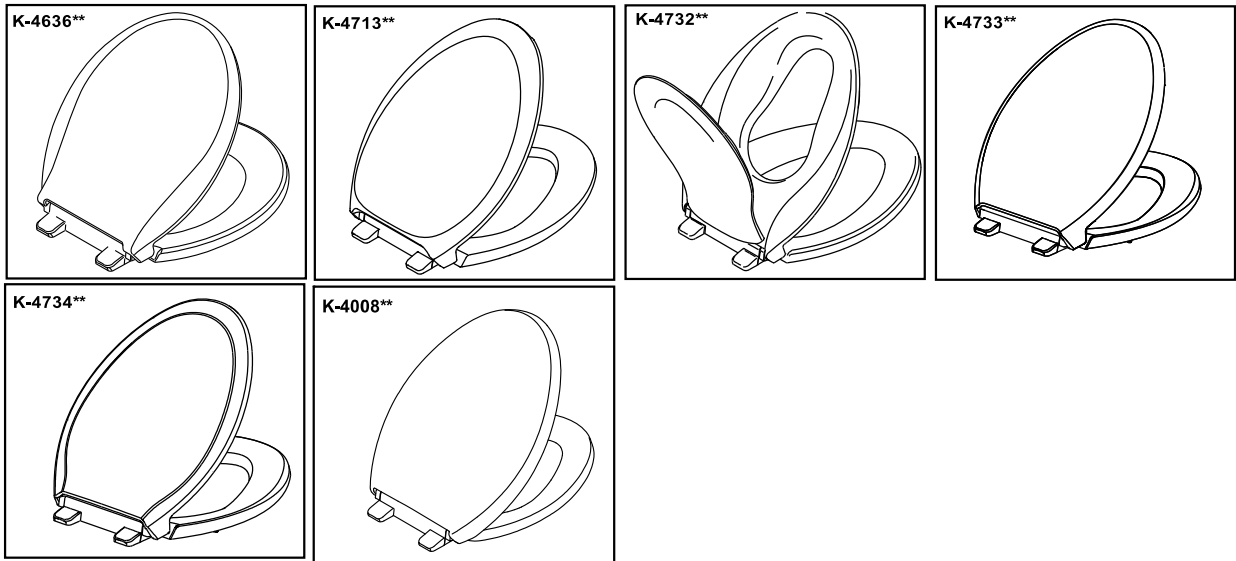

Veil®

one-piece elongated dual-flush wall-hung toilet with Reveal® Quiet-K-6299-0

Veil®

one-piece elongated dual-flush wall-hung toilet with Reveal® Quiet-Close seat
K-6299-0

Older Styles

1199854-8-E

© 2015 Kohler Co.