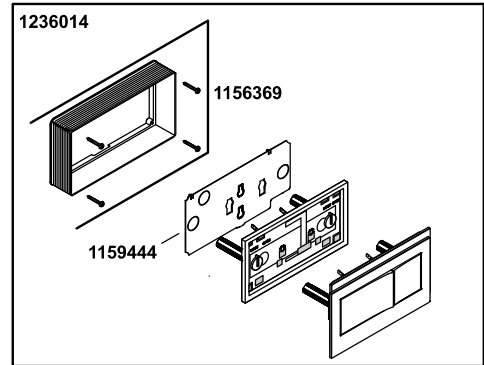

Veil®

one-piece elongated dual-flush wall-hung toilet with Reveal® Quiet-K-6299-0

Veil®

one-piece elongated dual-flush wall-hung toilet with Reveal® Quiet-Close seat
K-6299-0

Older Styles

1199854-8-E

© 2015 Kohler Co.