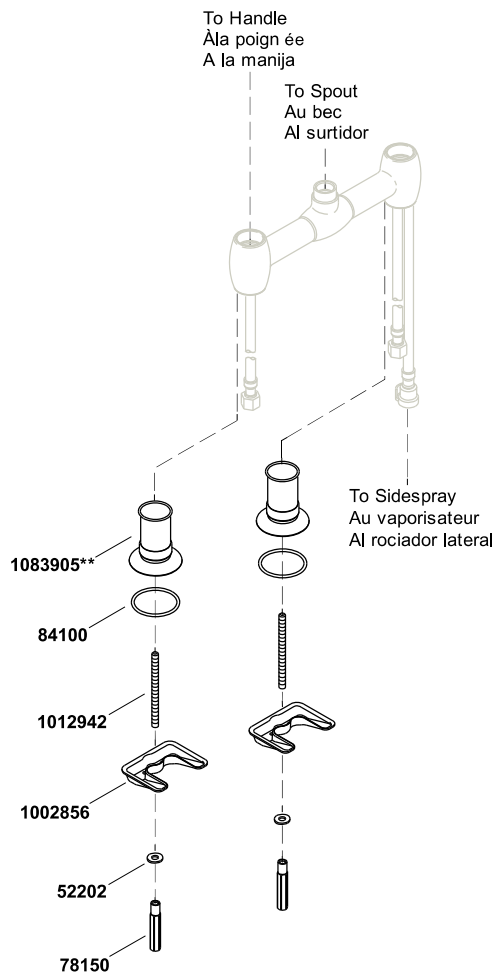

# Parq®

Two-hole deck-mount bridge kitchen sink faucet with 9" gooseneck  
K-6131-3-CP