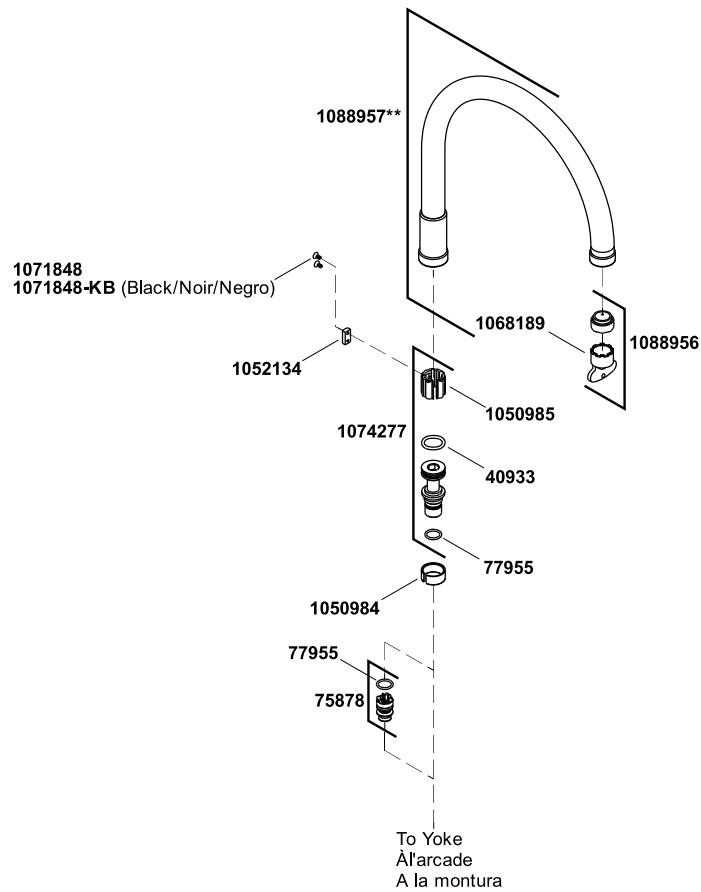

# Parq®

Two-hole deck-mount bridge kitchen sink faucet with 9" gooseneck  
K-6131-3-CP