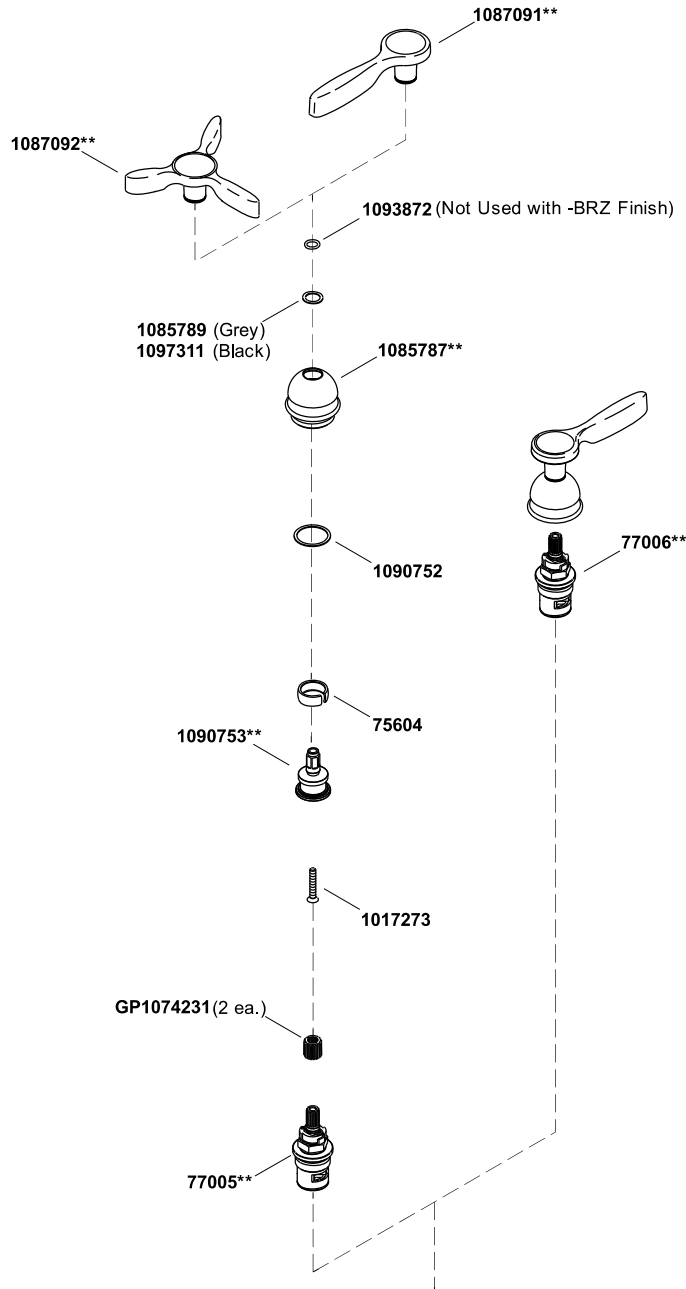

# Parq®

Two-hole deck-mount bridge kitchen sink faucet with 9" gooseneck  
K-6131-3-CP