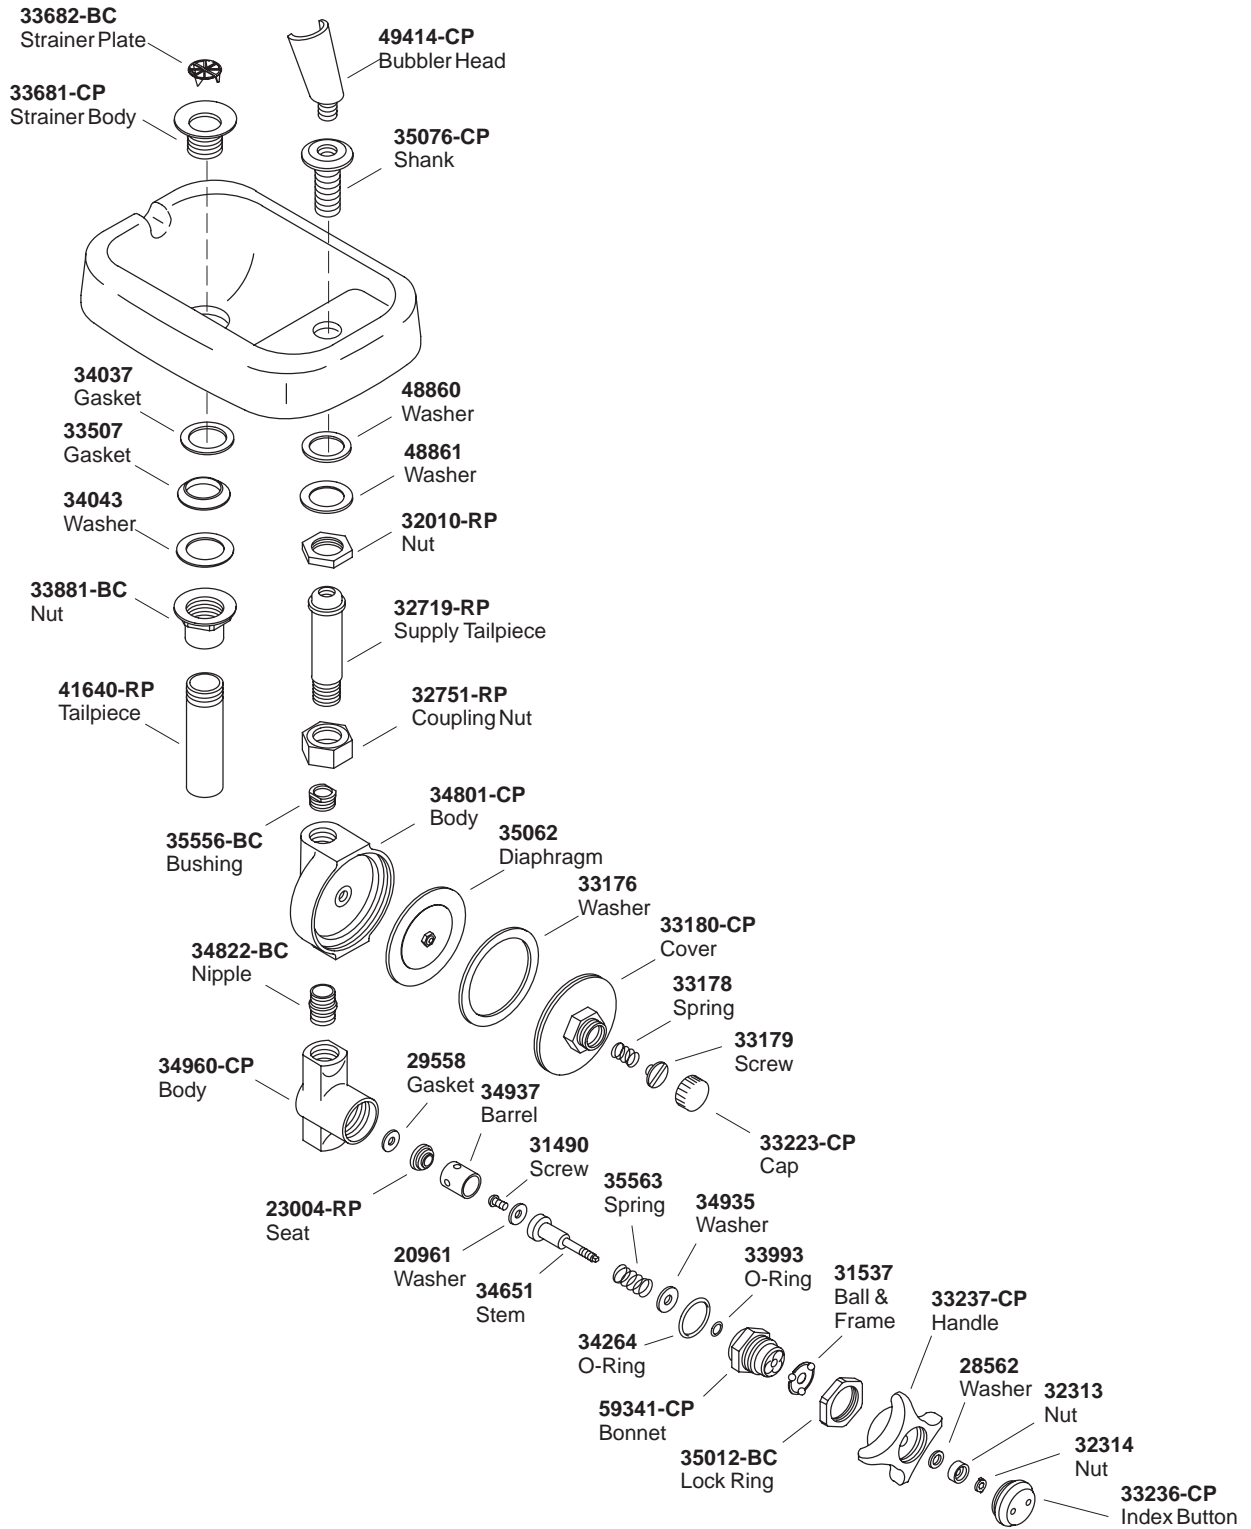

# KOHLER® SERVICE PARTS

## EDGEBROOK DRINKING FOUNTAIN

K#
K-5414-**-AA

\*\*Finish/color code must be specified when ordering.