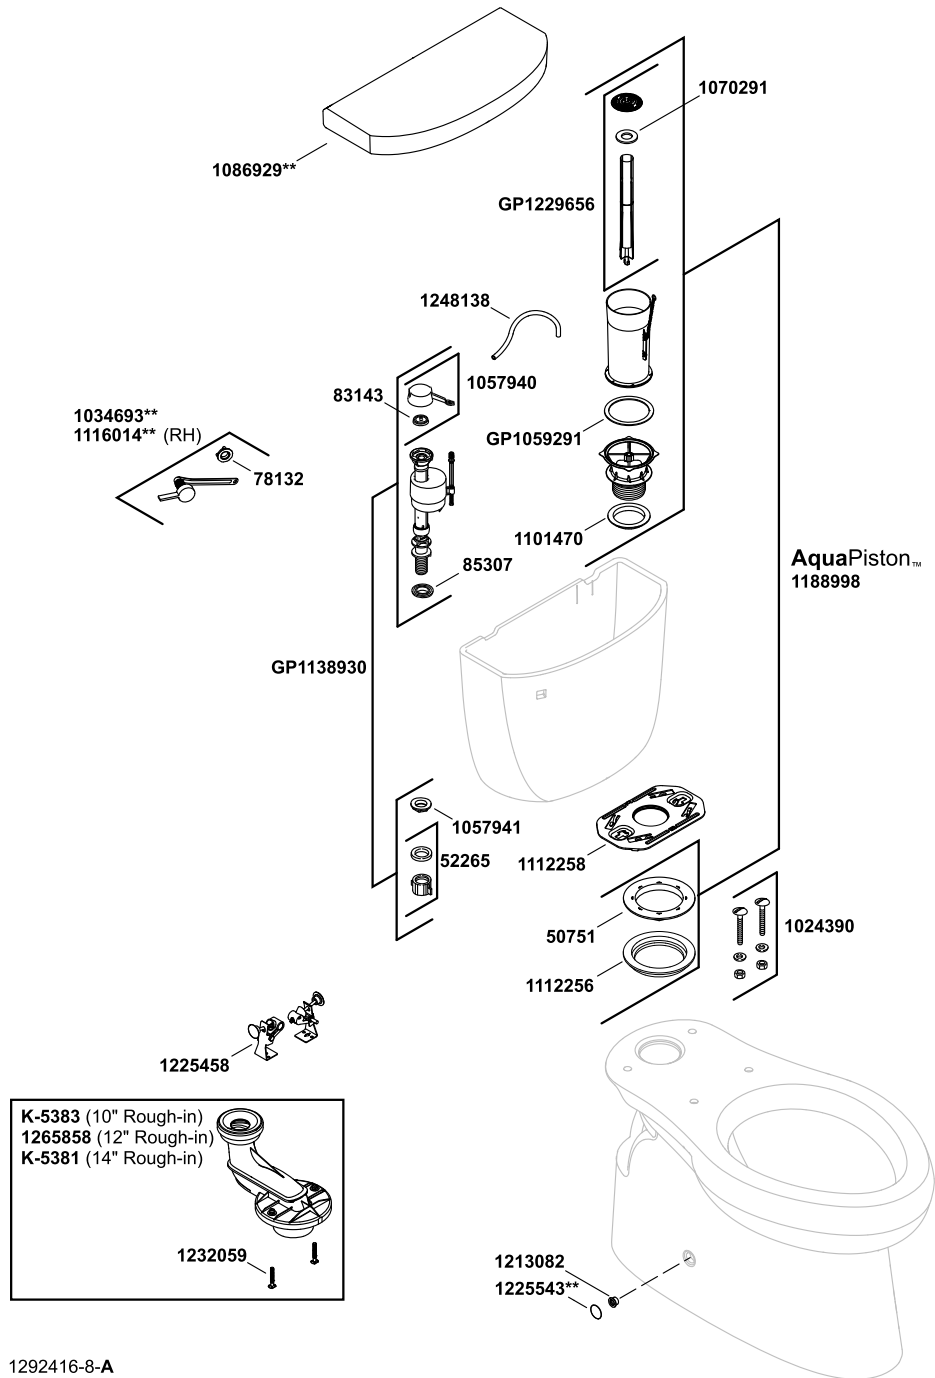

# Cimarron®

Comfort Height® two-piece elongated 1.28 toilet with skirted trapway  
K-5310-0

1292416-8-A

© 2016 Kohler Co.