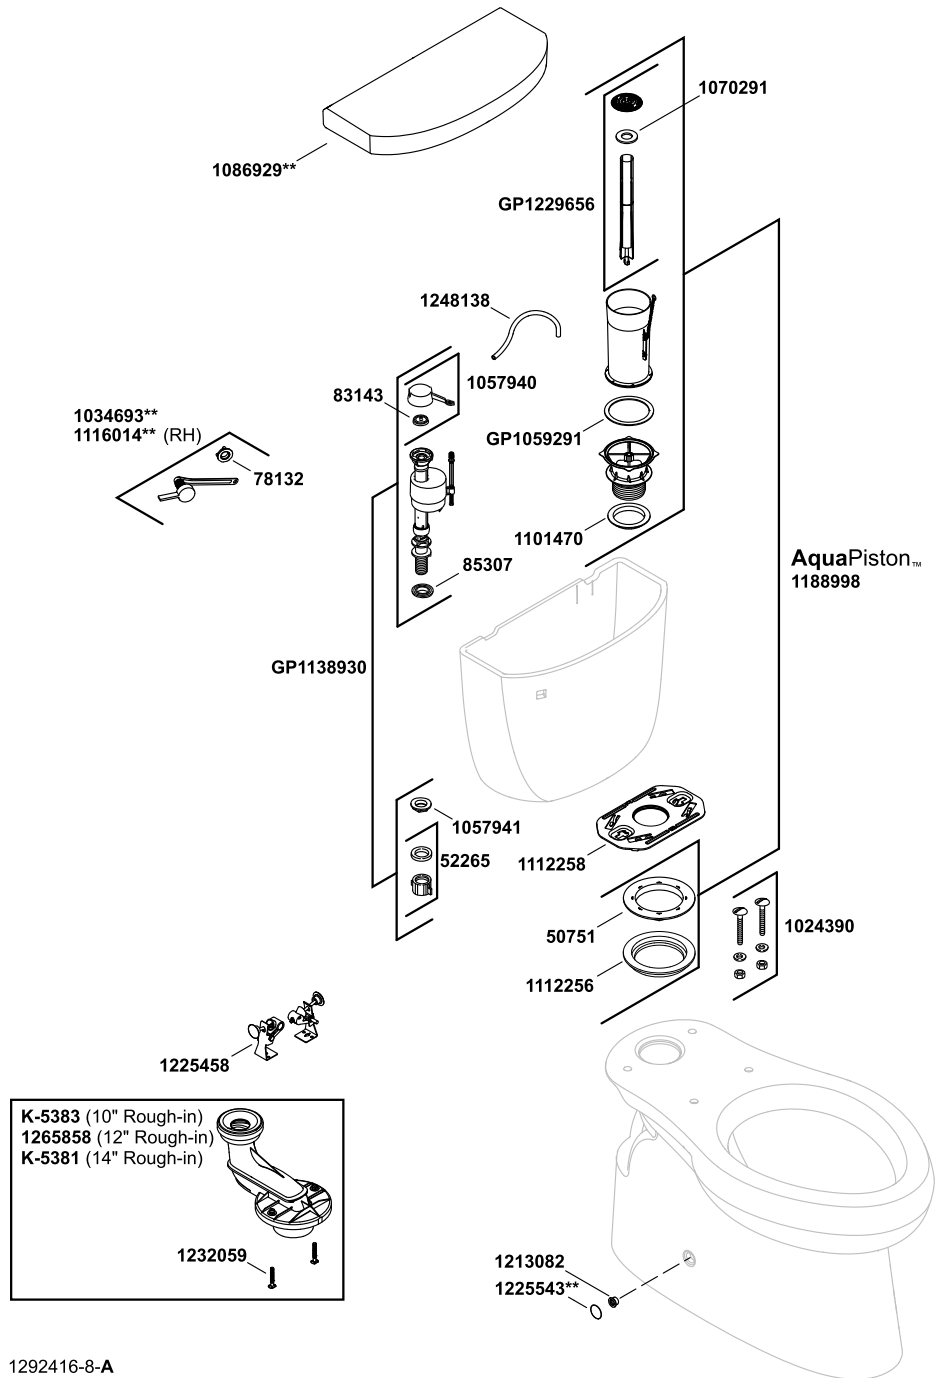

Cimarron®

skirted trapway Comfort Height® elongated toilet bowl
K-5309-0

1292416-8-A

© 2016 Kohler Co.