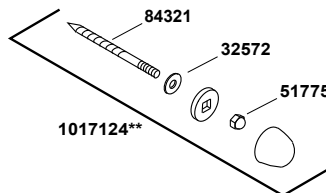

Dexter™

siphon-jet wall-mount 0.5 or 1.0 gpf urinal with top spud
K-5016-ET-0

Dexter™

siphon-jet wall-mount 0.5 or 1.0 gpf urinal with top spud
K-5016-ET-0