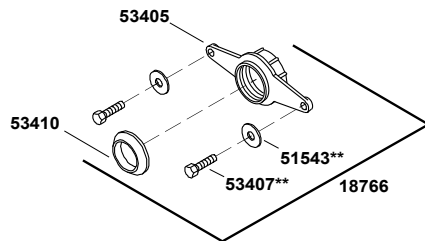

Dexter™

siphon-jet wall-mount 0.5 or 1.0 gpf urinal with top spud
K-5016-ET-0

Dexter™

siphon-jet wall-mount 0.5 or 1.0 gpf urinal with top spud
K-5016-ET-0