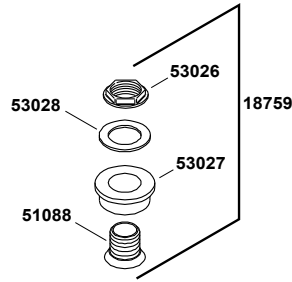

Dexter™

siphon-jet wall-mount 0.5 or 1.0 gpf urinal with top spud
K-5016-ET-0

Dexter™

siphon-jet wall-mount 0.5 or 1.0 gpf urinal with top spud
K-5016-ET-0