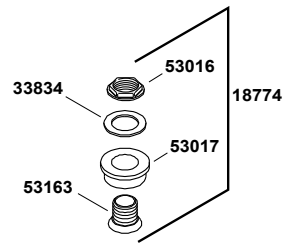

Dexter™

siphon-jet wall-mount 0.5 or 1.0 gpf urinal with top spud
K-5016-ET-0

Dexter™

siphon-jet wall-mount 0.5 or 1.0 gpf urinal with top spud
K-5016-ET-0