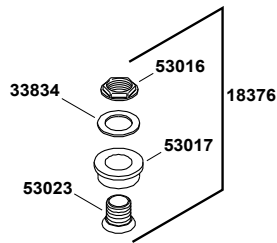

Dexter™

siphon-jet wall-mount 0.5 or 1.0 gpf urinal with top spud
K-5016-ET-0

Dexter™

siphon-jet wall-mount 0.5 or 1.0 gpf urinal with top spud
K-5016-ET-0