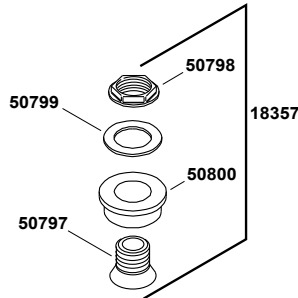

Dexter™

siphon-jet wall-mount 0.5 or 1.0 gpf urinal with top spud
K-5016-ET-0

Dexter™

siphon-jet wall-mount 0.5 or 1.0 gpf urinal with top spud
K-5016-ET-0