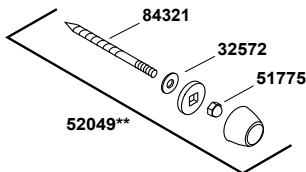

Dexter™

siphon-jet wall-mount 0.5 or 1.0 gpf urinal with top spud
K-5016-ET-0

Dexter™

siphon-jet wall-mount 0.5 or 1.0 gpf urinal with top spud
K-5016-ET-0