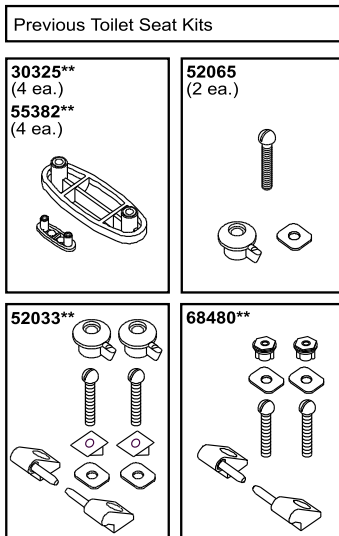

Lustra™ with Quick-Release™ Hinges

elongated toilet seat
K-4652-0

Lustra™ with Quick-Release™ Hinges

elongated toilet seat
K-4652-0