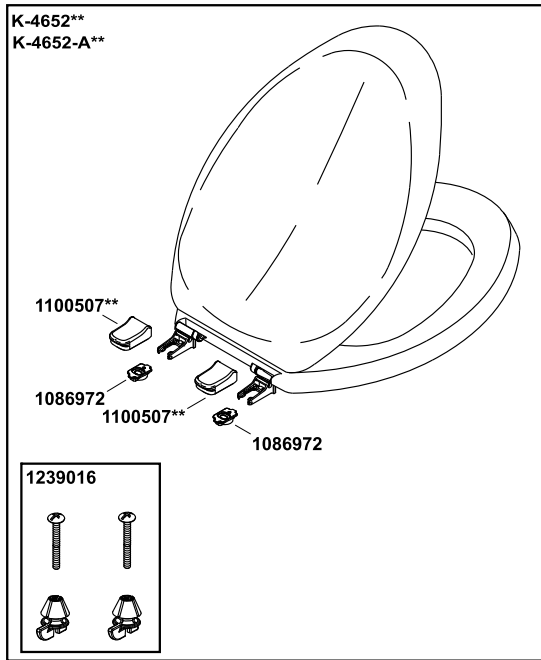

Lustra™ with Quick-Release™ Hinges

elongated toilet seat
K-4652-0

Lustra™ with Quick-Release™ Hinges

elongated toilet seat
K-4652-0