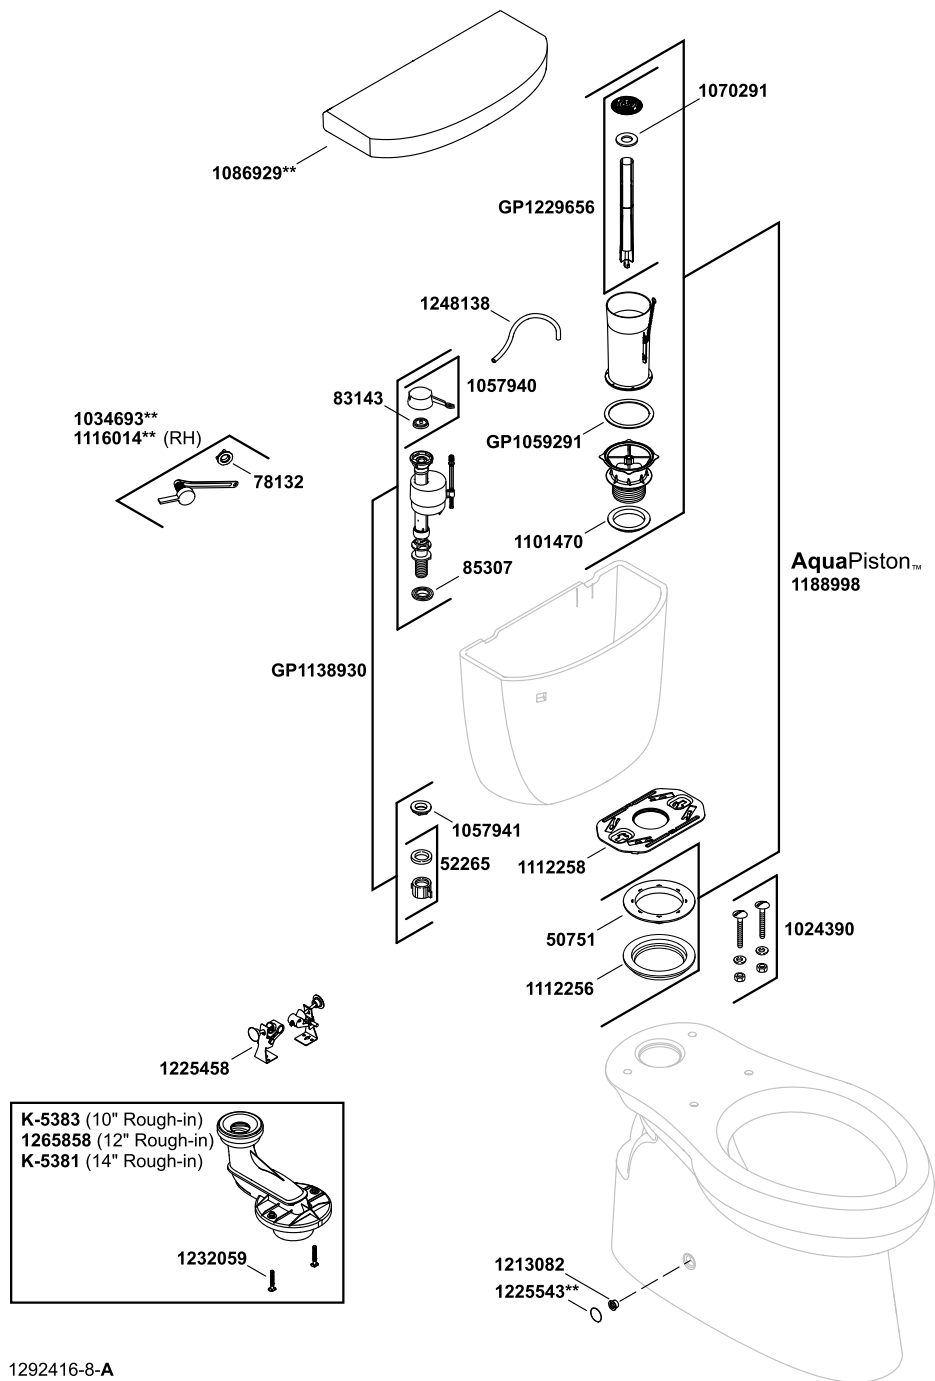

# Cimarron®

1.28 gpf toilet tank with AquaPiston® flush technology and left-hand  
K-4369-0

1292416-8-A

© 2016 Kohler Co.