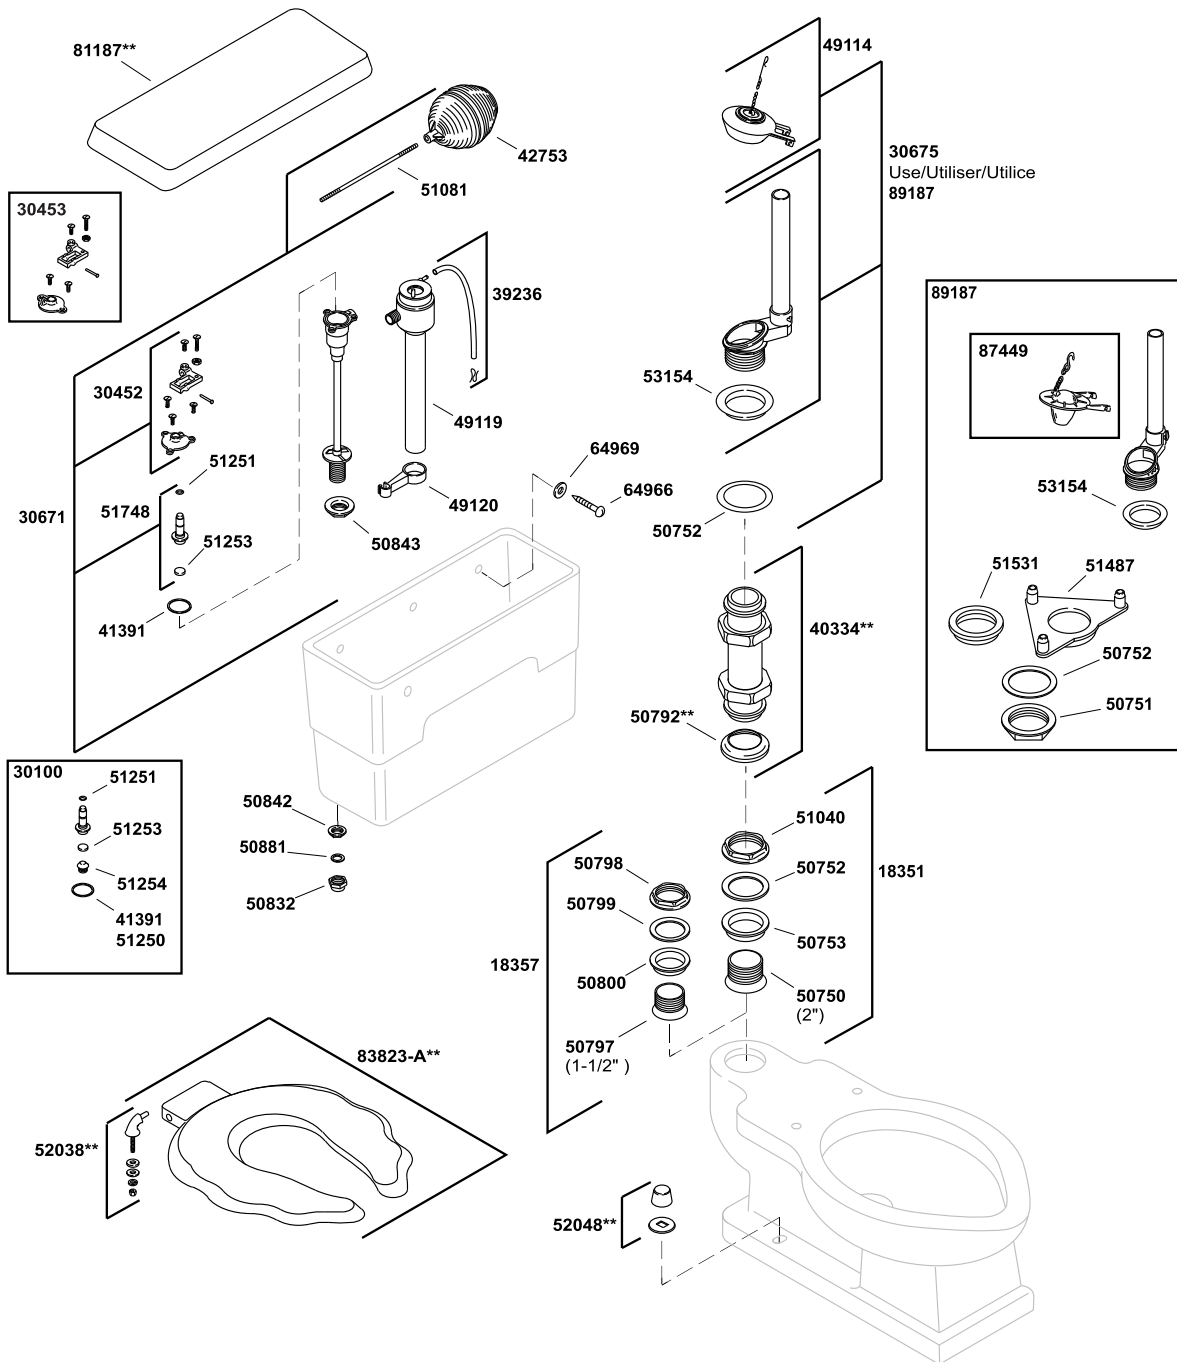

Primary™

1.6 gpf flushometer valve 10-3/4" elongated toilet bowl with seat
K-4321-0

Primary™

1.6 gpf flushometer valve 10-3/4" elongated toilet bowl with seat
K-4321-0

1001352-8-D

© 2013 Kohler Co.