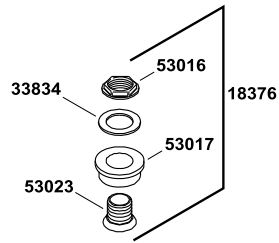

Primary™

1.6 gpf flushometer valve 10-3/4" elongated toilet bowl with seat
K-4321-0

Primary™

1.6 gpf flushometer valve 10-3/4" elongated toilet bowl with seat
K-4321-0

1001352-8-D

© 2013 Kohler Co.