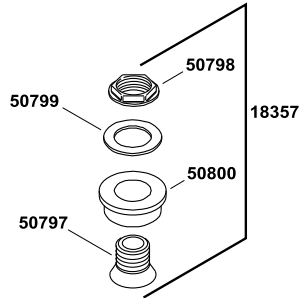

Primary™

1.6 gpf flushometer valve 10-3/4" elongated toilet bowl with seat
K-4321-0

Primary™

1.6 gpf flushometer valve 10-3/4" elongated toilet bowl with seat
K-4321-0

1001352-8-D

© 2013 Kohler Co.