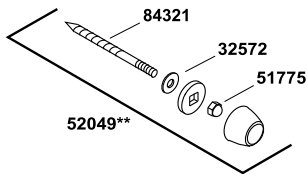

Primary™

1.6 gpf flushometer valve 10-3/4" elongated toilet bowl with seat
K-4321-0

Primary™

1.6 gpf flushometer valve 10-3/4" elongated toilet bowl with seat
K-4321-0

1001352-8-D

© 2013 Kohler Co.