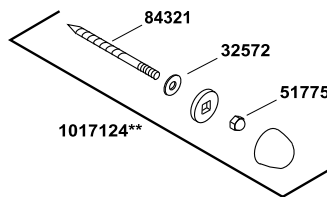

Primary™

1.6 gpf flushometer valve 10-3/4" elongated toilet bowl with seat
K-4321-0

Primary™

1.6 gpf flushometer valve 10-3/4" elongated toilet bowl with seat
K-4321-0

1001352-8-D

© 2013 Kohler Co.