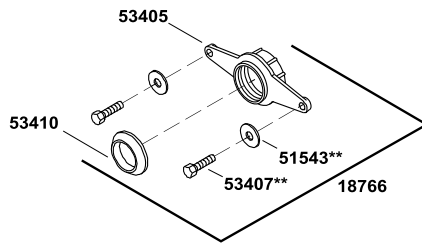

Primary™

1.6 gpf flushometer valve 10-3/4" elongated toilet bowl with seat
K-4321-0

Primary™

1.6 gpf flushometer valve 10-3/4" elongated toilet bowl with seat
K-4321-0

1001352-8-D

© 2013 Kohler Co.