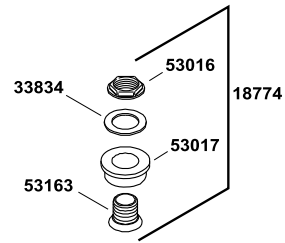

Primary™

1.6 gpf flushometer valve 10-3/4" elongated toilet bowl with seat
K-4321-0

Primary™

1.6 gpf flushometer valve 10-3/4" elongated toilet bowl with seat
K-4321-0

1001352-8-D

© 2013 Kohler Co.