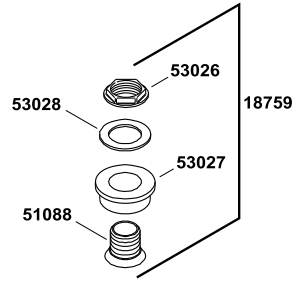

Primary™

1.6 gpf flushometer valve 10-3/4" elongated toilet bowl with seat
K-4321-0

Primary™

1.6 gpf flushometer valve 10-3/4" elongated toilet bowl with seat
K-4321-0

1001352-8-D

© 2013 Kohler Co.